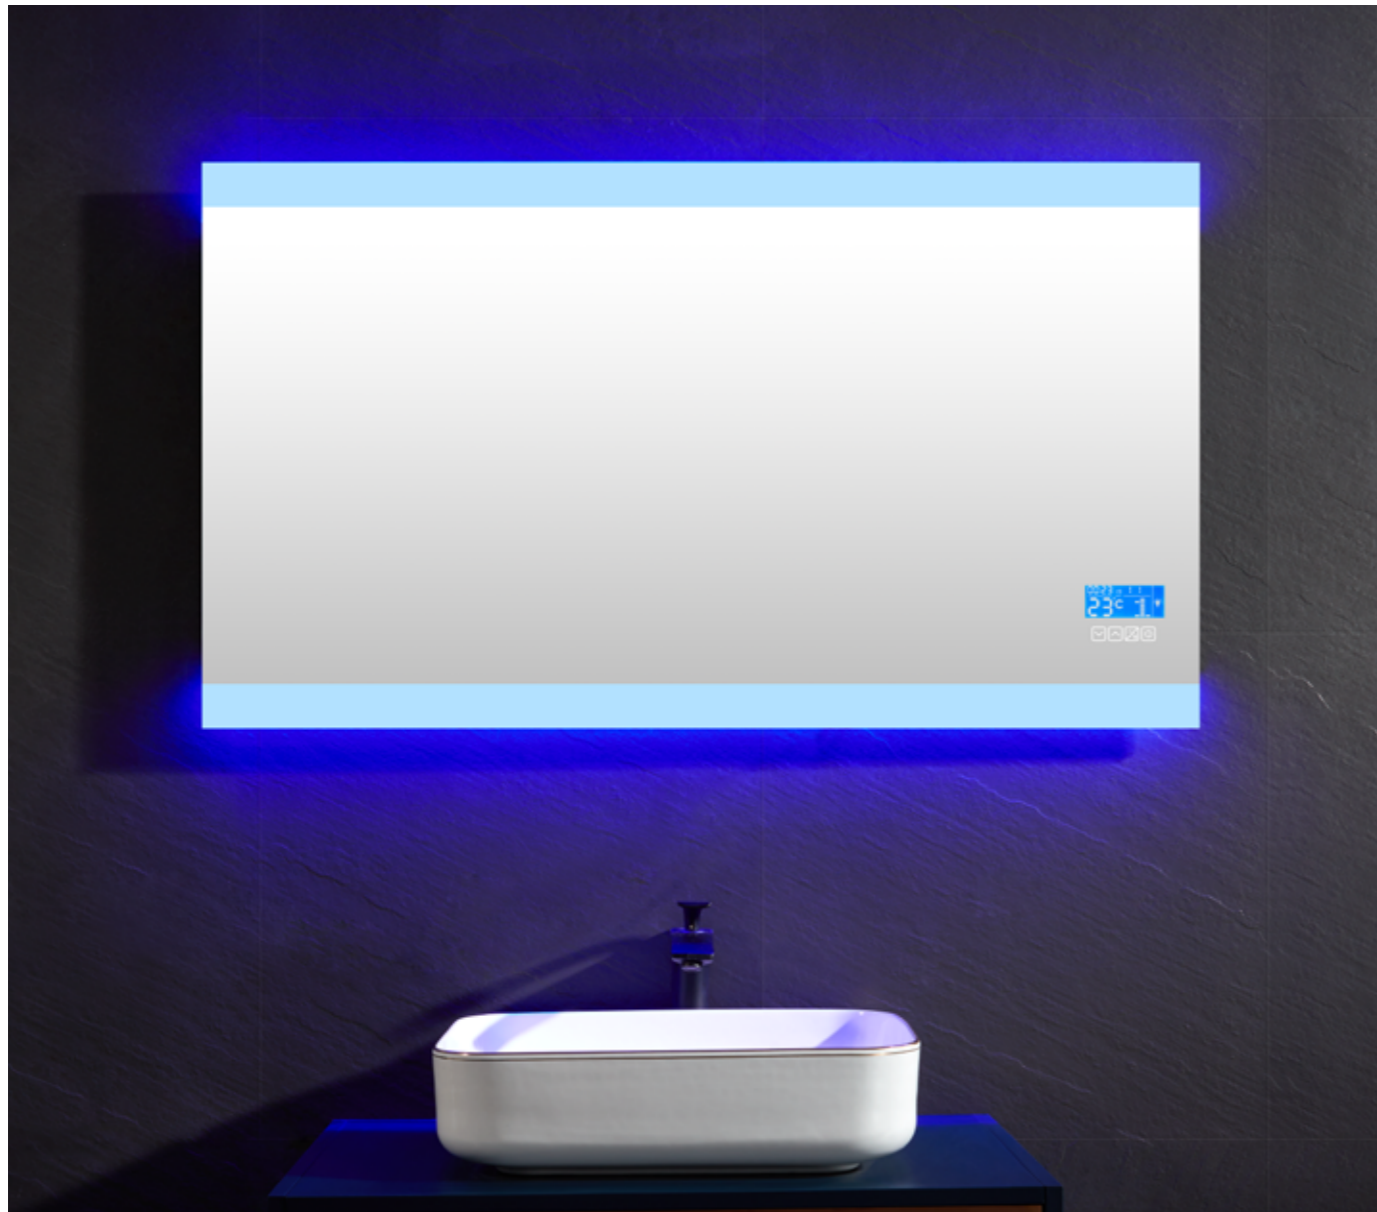

SM-21012

SIZE	550*800mm(Can be customized)
1 button control light/2bits control light, anti-fog/4 bits controlled light, antifogging,time,temperature/6 bits controlled light antifogging,time, temperature, Bluetooth speakers	
Mirror	5mm copper free mirror
Led light	Led light belts with 12V low. 2835
colour temperature 3000-3500K(warm light)/6000- 6500K(white light)24LM.1METER 10W(Can be customized)	
Input voltage	90-260V
Structure	Aluminum alloy frame ,Add water proof power box
Increased configuration	anti-fog/time/temperature/Bluetooth speakers/magnifier
Installation style	Hanging
Packaging	K=A 5 layers neutral carton +Foam
Suitable	space home\ hotel\ beauty makeup\hair salon\public
Authentication	
Guarantee	Two years
Maintenance style	Use toothpaste or 30% cleaning diluent to clean mirror stains.

SM-21009A

SIZE	600*800mm(Acrylic cabinet)
1 button control light/2bits control light, anti-fog/4 bits controlled light, antifogging,time,temperature/6 bits controlled light antifogging,time, temperature, Bluetooth speakers	
Mirror	5mm copper free mirror
Led light	Led light belts with 12V low. 2835
colour temperature 3000-3500K(warm light)/6000- 6500K(white light)24LM.1METER 10W(Can be customized)	
Input voltage	90-260V
Structure	Acrylic structure. Add water proof power box
Increased configuration	anti-fog/time/temperature/Bluetooth speakers/magnifier
Installation style	Hanging
Packaging	K=A 5 layers neutral carton +Foam
Suitable	space home\ hotel\ beauty makeup\hair salon\public
Authentication	
Guarantee	Two years
Maintenance style	Use toothpaste or 30% cleaning diluent to clean mirror stains.