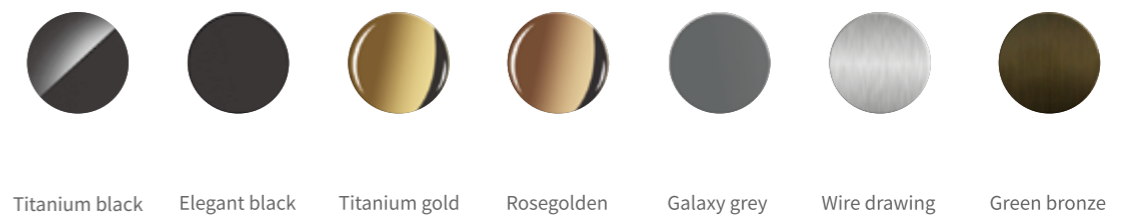

Smart

Bathroom mirror

INTELLIGENT MAGIC MIRROR FUNCTION

	CUSTOMIZED Customized products Customized according to your needs		MUSIC play music Mass listening to music		WIFI Wireless LAN connection
	DEMISTER Demisting function One-key defogging, clearly visible		MOVIE Movie player HD movie playback		BLUE TOOTH Bluetooth Transfer files
	TIME Time display Built-in digital clock		SMART HOME Smart home Smart mirror to listen to you		TEMPERATURE temperature display Built-in digital temperature
	LED LED lighting Ensure perfect lighting performance		CALENDAR Calendar Display year and date		WEATHER Weather forecast Predict the weather
	MAN-MACHINE CONVERSATION Man-machine dialogue Smart mirror to listen to you		PHONE CALL Communication system Call function		PHONE CALL time Tunnel Unlimited RGB lighting

Customizable colors:

Titanium black Elegant black Titanium gold Rosegolden Galaxy grey Wire drawing Green bronze

COMPANY PROFILE

Our company is in Foshan, Guangdong, China. We are a factory specializing in the production of bathroom smart mirrors. Its product functions include: touch switches, electronic clocks, Bluetooth music, and intelligent defogging. Product categories are: acrylic lamp mirror, stainless steel lamp mirror, aluminum alloy lamp mirror and so on.