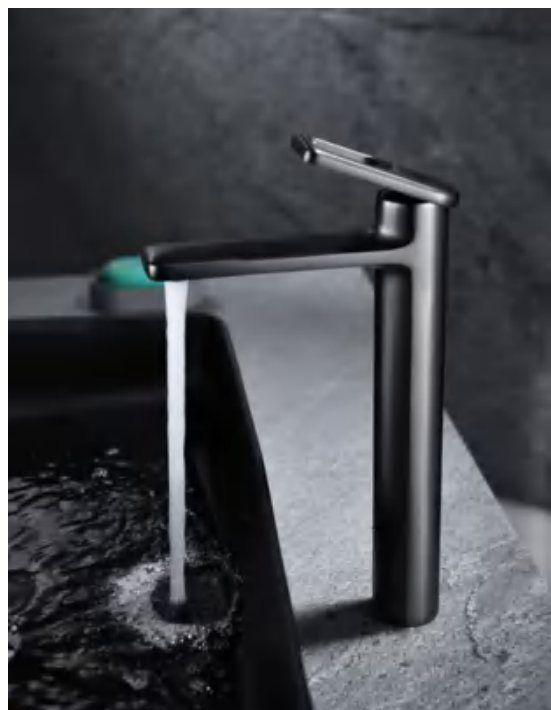

设计意念的别具匠心，豪华实用的风格特色，是现代科技与生活艺术的完美结合。

The design idea reads aloud of do not have the mental strategy, luxurious practical style special features, is a moden technology and living art of perfect combination.