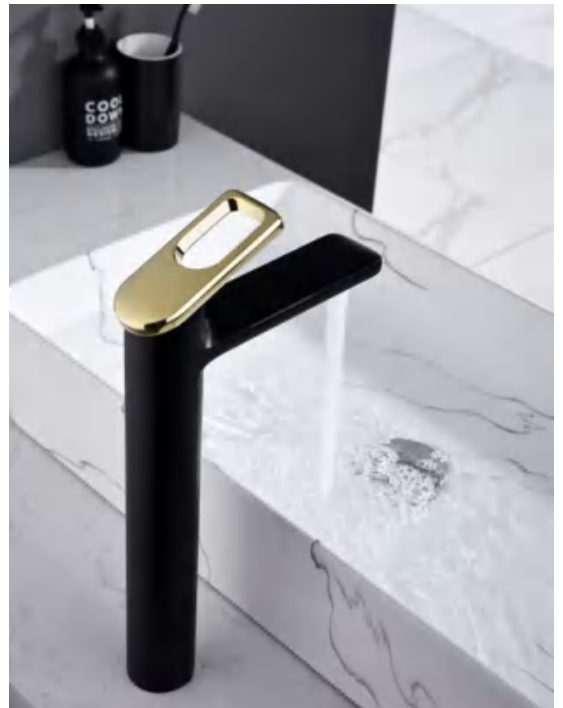

NO:2601B
面盆龙头
Basin mixer

NO:2603B
厨房龙头
Kitchen mixer

NO:2604B
厨房龙头
Kitchen mixer

NO:2606B
浴缸龙头
Bath mixer

简洁大方的风格，完美运用空间，强调了淡妆素抹，也是美的生活意境。

Simple and generous style, perfect use of space, emphasize light makeup and plain wipe, is also a beautiful artistic conception of life.