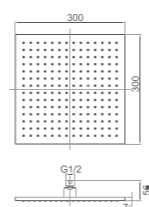

SSP121/ 101 / 081
WaterMark
300/ 250 / 200 mm x2mm

Shower Arm

BSK083
WaterMark
200x200x7mm

BSK083B
WaterMark
200x200x7mm

BSK101
WaterMark
250x250x7mm

BSK101B
WaterMark
250x250x7mm

BSA124
WaterMark
300x300x7mm