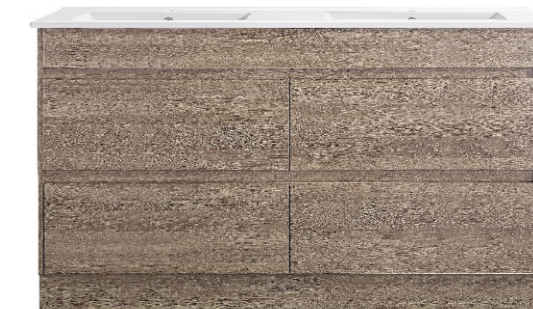

SD15046O
1500x460x875mm
Freestanding Vanity