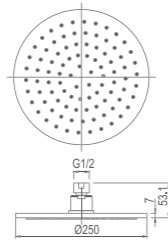

6130-2B
610x305x120mm
Black

6130-2G
610x305x120mm
Gold

D10544
1050x440x230mm

D11444
1140x440x230mm

BRK083
WaterMark
Ø200x7mm

BRK083B
WaterMark
Ø200x7mm

BRK101
WaterMark
Ø250x7mm

BRK101B
WaterMark
Ø250x7mm