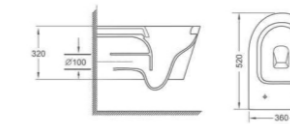

W 2176
Washdown two-piece toilet
Size:680x370x815mm
P-trap:180mm

W 2178
Washdown two-piece toilet
Size:640x360x835mm
P-trap:180mm

W 2179
Washdown two-piece toilet
Size:610x360x835mm
P-trap:180mm

W 5176
Washdown wall hung toilet
Size:520x360x320mm

W 5178
Washdown wall hung toilet
Size:520x360x320mm

W 5170
Washdown wall hung toilet
Size:520x360x290mm

W 2180
Washdown two-piece toilet
Size:665x365x860mm
P-trap:180mm

W 2170
Washdown two-piece toilet
Size:640x360x835mm
P-trap:180mm