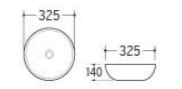

8070
360x360x115mm