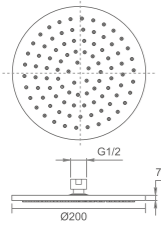

6130-2B
610x305x120mm
Black

6130-2G
610x305x120mm
Gold

D10544
1050x440x230mm

D11444
1140x440x230mm

BRK083
WaterMark
Ø200x7mm

BRK083B
WaterMark
Ø200x7mm

BRK101
WaterMark
Ø250x7mm

BRK101B
WaterMark
Ø250x7mm