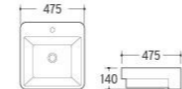

W 3178
Washdown floor mounted toilet
Size:560x360x410mm
P-trap:180mm

W 3170
Washdown floor mounted toilet
Size:545x360x410mm
P-trap:180mm

8040
400x400x140mm

8041
510x400x140mm

8031
423x405x155mm

8032
460x420x155mm

3003
410x410x170mm

8002
400x400x130mm

8007
325x325x140mm

8070
360x360x115mm

421
380x380x130mm

5682A
410x410x150mm

403
460x460x155mm

482
580x450x160mm

5008
475x475x140mm

5052
500x450x155mm

5307
400x400x140mm

5210
450x370x170mm
520x420x210mm

435
400x400x120mm

8018
500x400x145mm

8024
500x385x130mm

8025
385x385x135mm