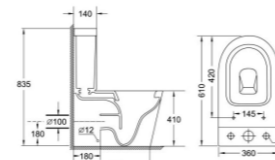

W 2176
Washdown two-piece toilet
Size:680x370x815mm
P-trap:180mm

W 2178
Washdown two-piece toilet
Size:640x360x835mm
P-trap:180mm

W 2179
Washdown two-piece toilet
Size:610x360x835mm
P-trap:180mm

W 5176
Washdown wall hung toilet
Size:520x360x320mm

W 5178
Washdown wall hung toilet
Size:520x360x320mm

W 5170
Washdown wall hung toilet
Size:520x360x290mm

W 2180
Washdown two-piece toilet
Size:665x365x860mm
P-trap:180mm

W 2170
Washdown two-piece toilet
Size:640x360x835mm
P-trap:180mm