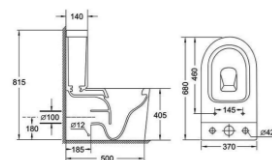

W 2176
Washdown two-piece toilet
Size:680x370x815mm
P-trap:180mm

W 2178
Washdown two-piece toilet
Size:640x360x835mm
P-trap:180mm

W 2179
Washdown two-piece toilet
Size:610x360x835mm
P-trap:180mm

W 5176
Washdown wall hung toilet
Size:520x360x320mm

W 5178
Washdown wall hung toilet
Size:520x360x320mm

W 5170
Washdown wall hung toilet
Size:520x360x290mm

W 2180
Washdown two-piece toilet
Size:665x365x860mm
P-trap:180mm

W 2170
Washdown two-piece toilet
Size:640x360x835mm
P-trap:180mm