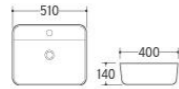

W 5178
Washdown wall hung toilet
Size:520x360x320mm

W 5170
Washdown wall hung toilet
Size:520x360x290mm

W 2180
Washdown two-piece toilet
Size:665x365x860mm
P-trap:180mm

W 2170
Washdown two-piece toilet
Size:640x360x835mm
P-trap:180mm

W 3178
Washdown floor mounted toilet
Size:560x360x410mm
P-trap:180mm

W 3170
Washdown floor mounted toilet
Size:545x360x410mm
P-trap:180mm

8040
400x400x140mm

8041
510x400x140mm

8031
423x405x155mm

8032
460x420x155mm