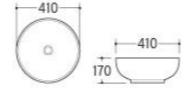

8002
400x400x130mm