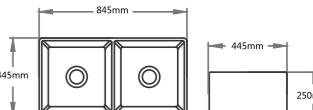

5040L
600x420x120mm

5040R
600x420x120mm

5030L
500x250x140mm

5030R
500x250x140mm

5104
450x400x145mm

8020
420x420x140mm

3014
620x420x145mm

8076
620x360x160mm

6134BM
390x390x140mm

6134L3
390x390x140mm

C40
Apron Kitchen Sink
770x550x250mm

C40B
Apron Kitchen Sink
845x445x250mm

L60
600x460x175mm

L75
750x460x175mm

L90
900x460x175mm

L100
1000x460x175mm

L120
1200x460x175mm

L120D
1200x460x175mm

E60
600x460x170mm

E75
750x460x170mm

E90
900x460x170mm

E100
1000x460x170mm

E120
1200x460x170mm

E120D
1200x460x170mm