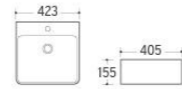

W 5178
Washdown wall hung toilet
Size:520x360x320mm

W 5170
Washdown wall hung toilet
Size:520x360x290mm

W 2180
Washdown two-piece toilet
Size:665x365x860mm
P-trap:180mm

W 2170
Washdown two-piece toilet
Size:640x360x835mm
P-trap:180mm

W 3178
Washdown floor mounted toilet
Size:560x360x410mm
P-trap:180mm

W 3170
Washdown floor mounted toilet
Size:545x360x410mm
P-trap:180mm

8040
400x400x140mm

8041
510x400x140mm

8031
423x405x155mm

8032
460x420x155mm

3003
410x410x170mm

8002
400x400x130mm

8007
325x325x140mm

8070
360x360x115mm

421
380x380x130mm

5682A
410x410x150mm

403
460x460x155mm

482
580x450x160mm