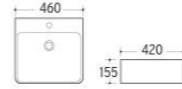

W 5178
Washdown wall hung toilet
Size:520x360x320mm

W 5170
Washdown wall hung toilet
Size:520x360x290mm

W 2180
Washdown two-piece toilet
Size:665x365x860mm
P-trap:180mm

W 2170
Washdown two-piece toilet
Size:640x360x835mm
P-trap:180mm

W 3178
Washdown floor mounted toilet
Size:560x360x410mm
P-trap:180mm

W 3170
Washdown floor mounted toilet
Size:545x360x410mm
P-trap:180mm

8040
400x400x140mm

8041
510x400x140mm

8031
423x405x155mm

8032
460x420x155mm