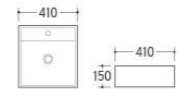

W 3178
Washdown floor mounted toilet
Size:560x360x410mm
P-trap:180mm

W 3170
Washdown floor mounted toilet
Size:545x360x410mm
P-trap:180mm

8040
400x400x140mm

8041
510x400x140mm

8031
423x405x155mm

8032
460x420x155mm

3003
410x410x170mm

8002
400x400x130mm

8007
325x325x140mm

8070
360x360x115mm

421
380x380x130mm

5682A
410x410x150mm

403
460x460x155mm

482
580x450x160mm

5008
475x475x140mm

5052
500x450x155mm

5307
400x400x140mm

5210
450x370x170mm
520x420x210mm

435
400x400x120mm

8018
500x400x145mm

8024
500x385x130mm

8025
385x385x135mm