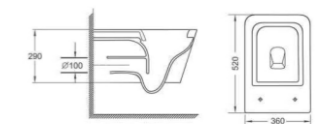

W 2176
Washdown two-piece toilet
Size:680x370x815mm
P-trap:180mm

W 2178
Washdown two-piece toilet
Size:640x360x835mm
P-trap:180mm

W 2179
Washdown two-piece toilet
Size:610x360x835mm
P-trap:180mm

W 5176
Washdown wall hung toilet
Size:520x360x320mm

W 5178
Washdown wall hung toilet
Size:520x360x320mm

W 5170
Washdown wall hung toilet
Size:520x360x290mm

W 2180
Washdown two-piece toilet
Size:665x365x860mm
P-trap:180mm

W 2170
Washdown two-piece toilet
Size:640x360x835mm
P-trap:180mm