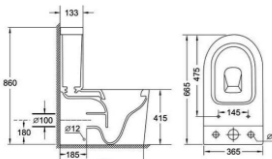

W 2176
Washdown two-piece toilet
Size:680x370x815mm
P-trap:180mm

W 2178
Washdown two-piece toilet
Size:640x360x835mm
P-trap:180mm

W 2179
Washdown two-piece toilet
Size:610x360x835mm
P-trap:180mm

W 5176
Washdown wall hung toilet
Size:520x360x320mm

W 5178
Washdown wall hung toilet
Size:520x360x320mm

W 5170
Washdown wall hung toilet
Size:520x360x290mm

W 2180
Washdown two-piece toilet
Size:665x365x860mm
P-trap:180mm

W 2170
Washdown two-piece toilet
Size:640x360x835mm
P-trap:180mm