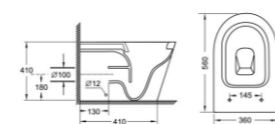

W 2176
Washdown two-piece toilet
Size:680x370x815mm
P-trap:180mm

W 2178
Washdown two-piece toilet
Size:640x360x835mm
P-trap:180mm

W 2179
Washdown two-piece toilet
Size:610x360x835mm
P-trap:180mm

W 5176
Washdown wall hung toilet
Size:520x360x320mm

W 5178
Washdown wall hung toilet
Size:520x360x320mm

W 5170
Washdown wall hung toilet
Size:520x360x290mm

W 2180
Washdown two-piece toilet
Size:665x365x860mm
P-trap:180mm

W 2170
Washdown two-piece toilet
Size:640x360x835mm
P-trap:180mm

W 3178
Washdown floor mounted toilet
Size:560x360x410mm
P-trap:180mm

W 3170
Washdown floor mounted toilet
Size:545x360x410mm
P-trap:180mm

8040
400x400x140mm

8041
510x400x140mm

8031
423x405x155mm

8032
460x420x155mm