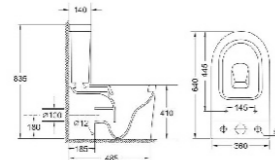

W 2176
Washdown two-piece toilet
Size:680x370x815mm
P-trap:180mm

W 2178
Washdown two-piece toilet
Size:640x360x835mm
P-trap:180mm

W 2179
Washdown two-piece toilet
Size:610x360x835mm
P-trap:180mm

W 5176
Washdown wall hung toilet
Size:520x360x320mm