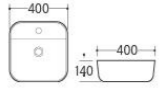

W 2176
Washdown two-piece toilet
Size:680x370x815mm
P-trap:180mm

W 2178
Washdown two-piece toilet
Size:640x360x835mm
P-trap:180mm

W 2179
Washdown two-piece toilet
Size:610x360x835mm
P-trap:180mm

W 5176
Washdown wall hung toilet
Size:520x360x320mm

W 5178
Washdown wall hung toilet
Size:520x360x320mm

W 5170
Washdown wall hung toilet
Size:520x360x290mm

W 2180
Washdown two-piece toilet
Size:665x365x860mm
P-trap:180mm

W 2170
Washdown two-piece toilet
Size:640x360x835mm
P-trap:180mm

W 3178
Washdown floor mounted toilet
Size:560x360x410mm
P-trap:180mm

W 3170
Washdown floor mounted toilet
Size:545x360x410mm
P-trap:180mm

8040
400x400x140mm

8041
510x400x140mm

8031
423x405x155mm

8032
460x420x155mm

3003
410x410x170mm

8002
400x400x130mm

8007
325x325x140mm

8070
360x360x115mm

421
380x380x130mm

5682A
410x410x150mm

403
460x460x155mm

482
580x450x160mm