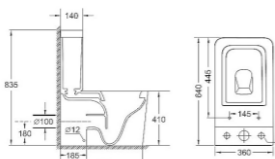

W 2176
Washdown two-piece toilet
Size:680x370x815mm
P-trap:180mm

W 2178
Washdown two-piece toilet
Size:640x360x835mm
P-trap:180mm

W 2179
Washdown two-piece toilet
Size:610x360x835mm
P-trap:180mm

W 5176
Washdown wall hung toilet
Size:520x360x320mm

W 5178
Washdown wall hung toilet
Size:520x360x320mm

W 5170
Washdown wall hung toilet
Size:520x360x290mm

W 2180
Washdown two-piece toilet
Size:665x365x860mm
P-trap:180mm

W 2170
Washdown two-piece toilet
Size:640x360x835mm
P-trap:180mm

W 3178
Washdown floor mounted toilet
Size:560x360x410mm
P-trap:180mm

W 3170
Washdown floor mounted toilet
Size:545x360x410mm
P-trap:180mm

8040
400x400x140mm

8041
510x400x140mm

8031
423x405x155mm

8032
460x420x155mm