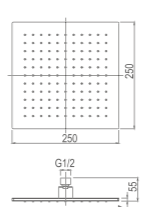

SSP121/ 101 / 081
WaterMark
300/ 250 / 200 mm x2mm

Shower Arm

BSK083
WaterMark
200x200x7mm

BSK083B
WaterMark
200x200x7mm

BSK101
WaterMark
250x250x7mm

BSK101B
WaterMark
250x250x7mm

BSA124
WaterMark
300x300x7mm