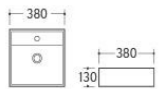

W 3178
Washdown floor mounted toilet
Size:560x360x410mm
P-trap:180mm

W 3170
Washdown floor mounted toilet
Size:545x360x410mm
P-trap:180mm

8040
400x400x140mm

8041
510x400x140mm

8031
423x405x155mm

8032
460x420x155mm

3003
410x410x170mm

8002
400x400x130mm

8007
325x325x140mm

8070
360x360x115mm

421
380x380x130mm

5682A
410x410x150mm

403
460x460x155mm

482
580x450x160mm

5008
475x475x140mm

5052
500x450x155mm

5307
400x400x140mm

5210
450x370x170mm
520x420x210mm

435
400x400x120mm

8018
500x400x145mm

8024
500x385x130mm

8025
385x385x135mm