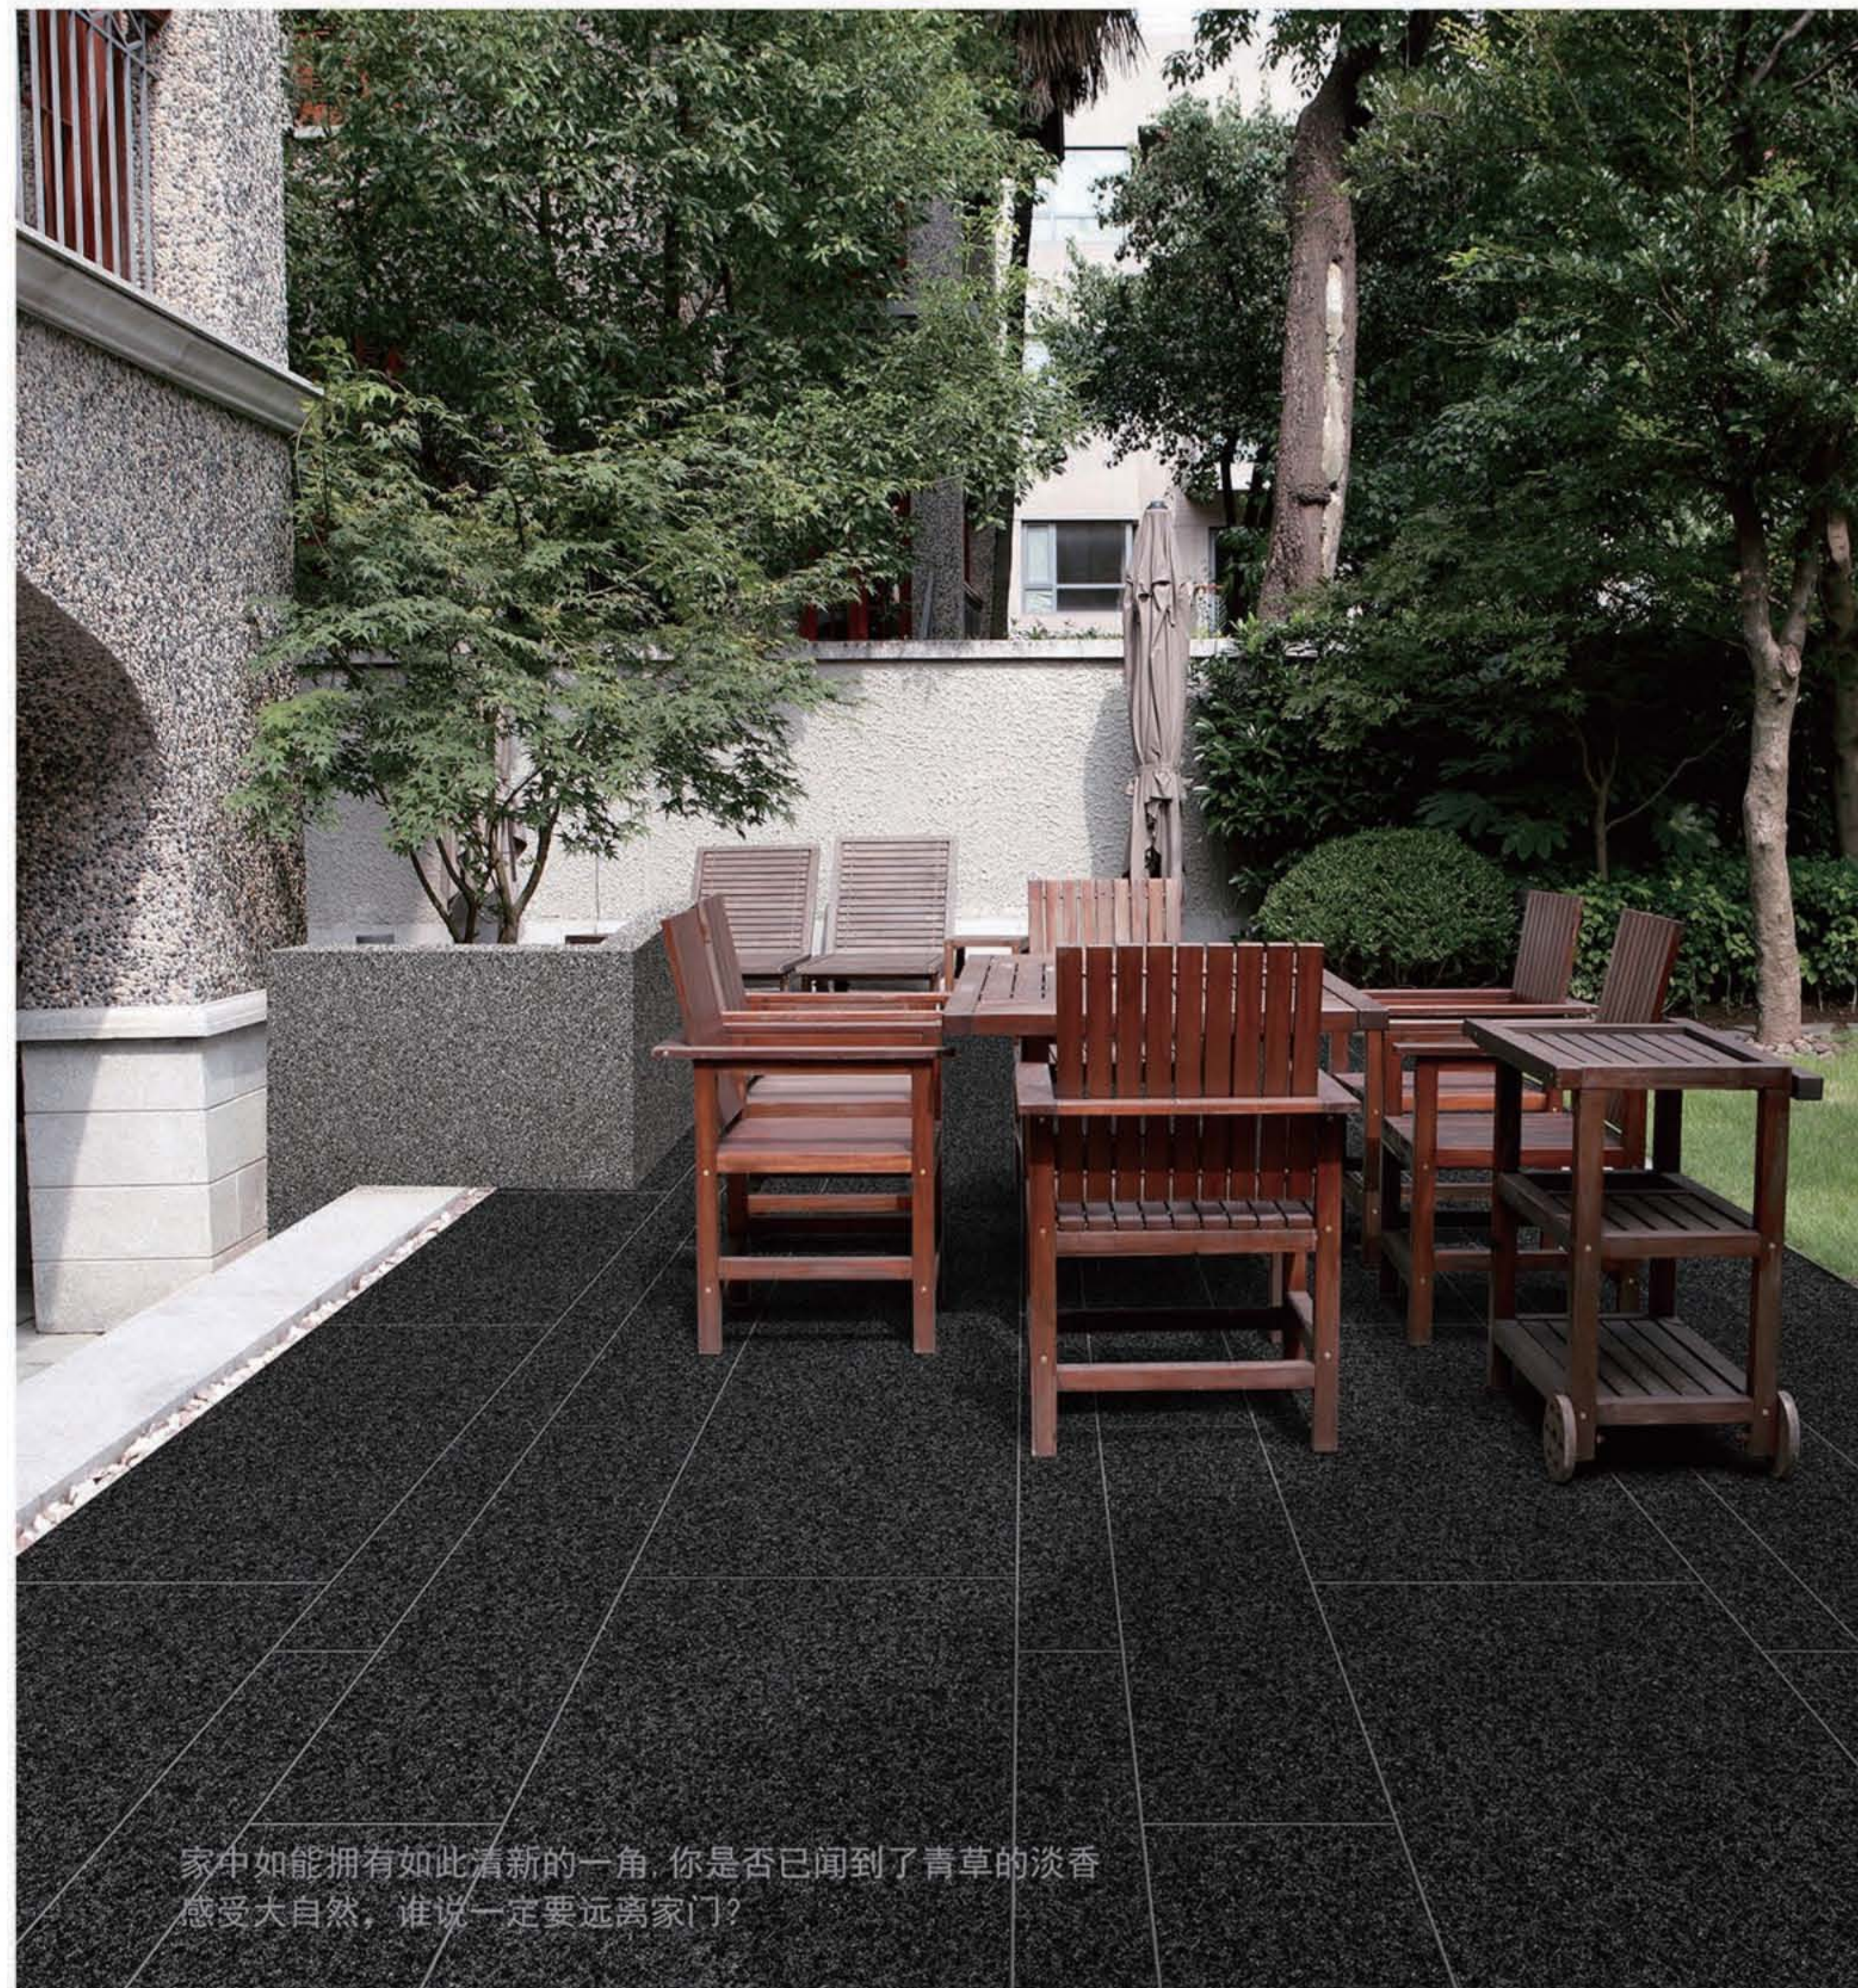

W6613ARK-HT

家中如能拥有如此清新的一角,你是否已闻到了青草的淡香  
感受大自然,谁说一定要远离家门?

SOLID COLOR 纯色系列

**W621300R-H**

Finished product size:  
600X600X20mm  
600X1200X20mm  
800X1600X20mm  
900X1800X20mm

**W621300Y-H**

Finished product size:  
600X600X20mm  
600X1200X20mm  
800X1600X20mm  
900X1800X20mm