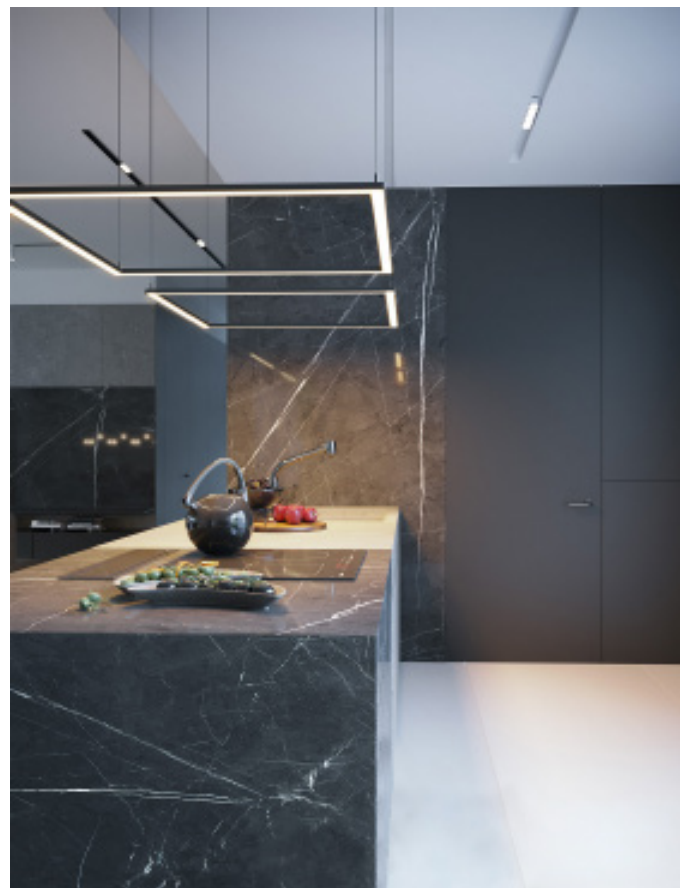

Kitchen type /. Kitchen with island
85 86 87

Simple slate cabinet.

Material /. Sintered stone + Matte lacquer
+ Glass

Kitchen type /. Kitchen with island

88 89 90

Slate Island Cabinets.
Material /. Sintered stone