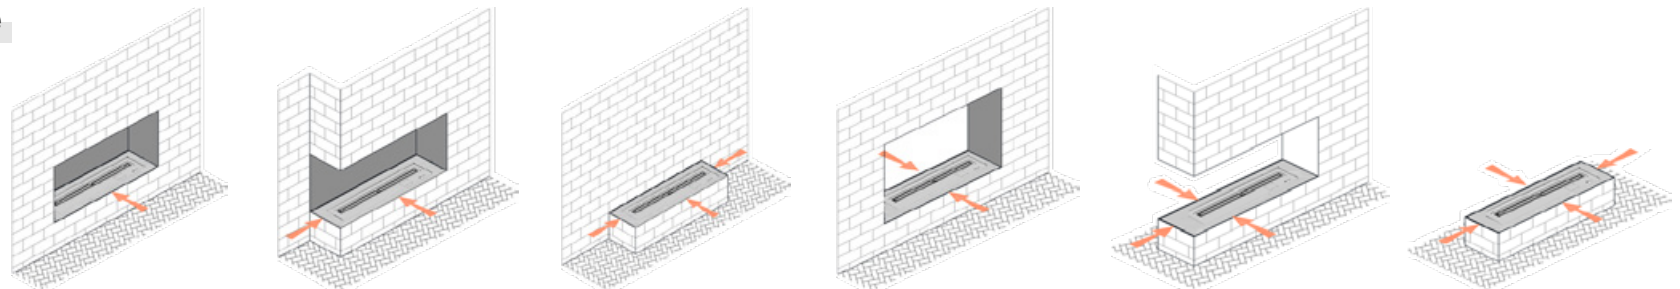

Product Detail

Product Name	3D Water Steam Fireplace		
Standard Dimension	100/120/150/180/200x25x20cm		
Feature Configuration	1. Water shortage reminder 2. Full water reminder 3. RF remote control 4. Key control 5. Water shortage protection 6. Short circuit protection 7. Wood burning sound		
Rated Voltage	100V/200~240V	Frequency	50-60Hz
Power	200W/750~1500W	Atomization Method	Ultrasonic
Flame Color	Multiple	With Bluetooth	Yes
Fuel	Purified water	Light source	Waterproof LED
Application	Decoration + Humidification + Heating	Control mode	Key control + Remote control
Add water method	Automatic water filling	Working Hours	10-12 hours by full tank

Install Fireplace

Product Features

1. Long lifetime LED light
2. Panel ventilation design
3. Anti-dry burn protection
4. Full water protection and alarm
5. Remote control and Bluetooth supportable
6. Intelligent switching of multi-color flames
7. High quality silent fan
8. Super long flame (six levels of flame can be adjusted)
9. Imported top level chips, low power consumption and low energy consumption
10. Intelligent water inlet and outlet (only automatic version)
11. Nine hours of timing function (ERP available)
12. Wood burning sound imitation
13. A large water tank allows up to 14 continuous hours of operation

Why Choose us?

1. The PCB chip we adopt is the same as listed company like Changcheng Motor;
2. High-quality waterproof LED light, 98% of the entire fireplace, making the fire effect the best;
3. The water tank is made up of 304 industrial grade stainless steel;
4. Bluetooth available with high definition big speakers which play clear and beautiful music;
5. Wood burning sound and smart voice alert.