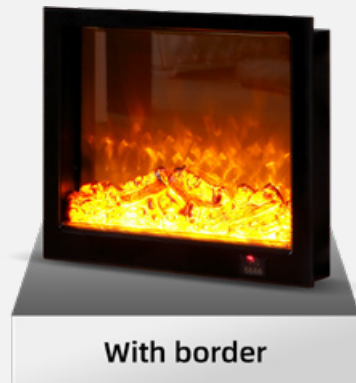

Furnace Core Style Difference