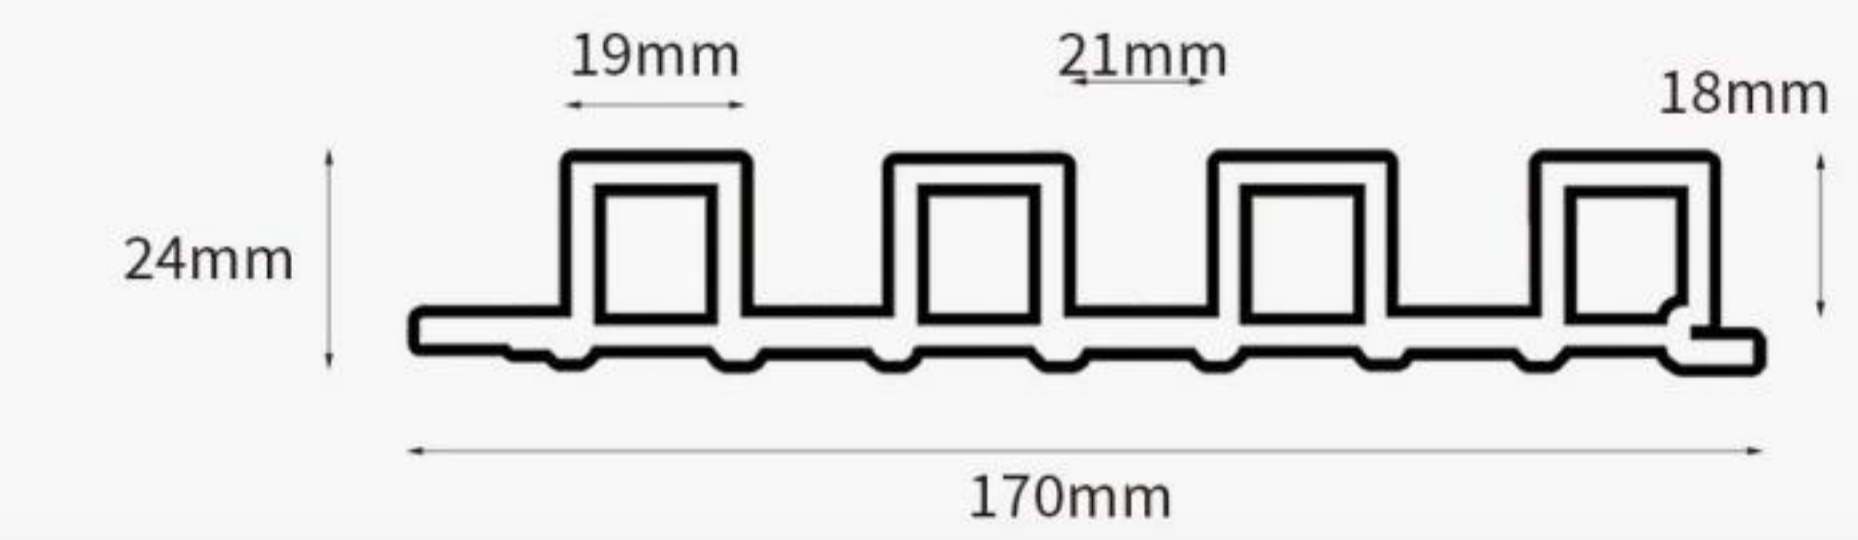

CSW-15017

CSW-16024

CSW-16018

CSW-20020

CSW-15015BY

CSW-15015NH

CSW-18625

CSW-18640