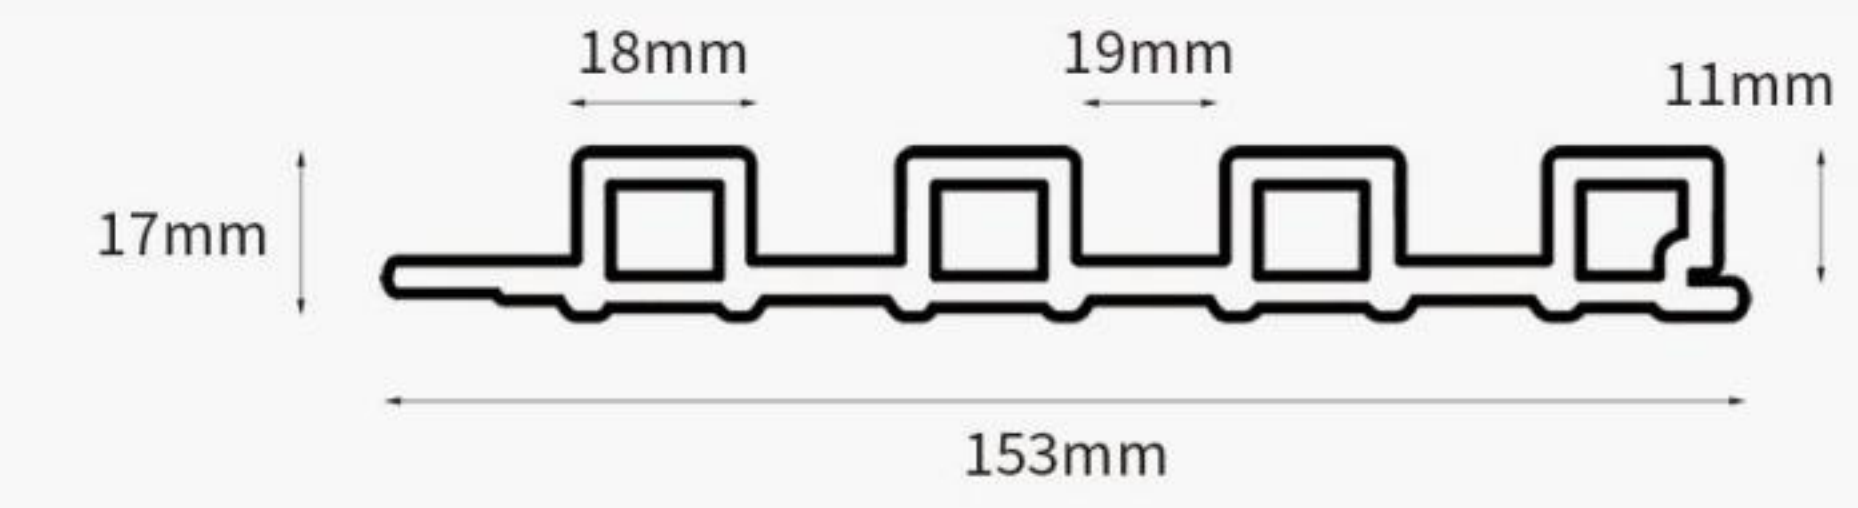

CSW-15017

CSW-16024

CSW-16018

CSW-20020

CSW-15015BY

CSW-15015NH

CSW-18625

CSW-18640