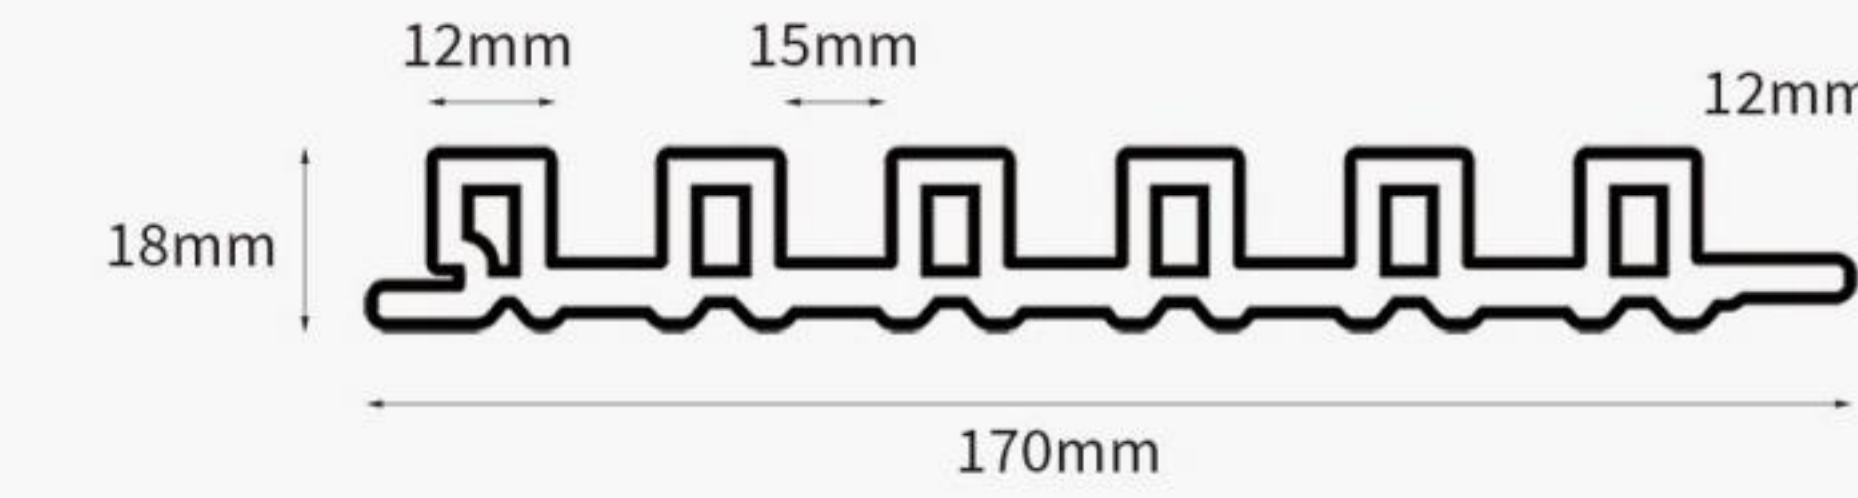

CSW-15017

CSW-16024

CSW-16018

CSW-20020

CSW-15015BY

CSW-15015NH

CSW-18625

CSW-18640