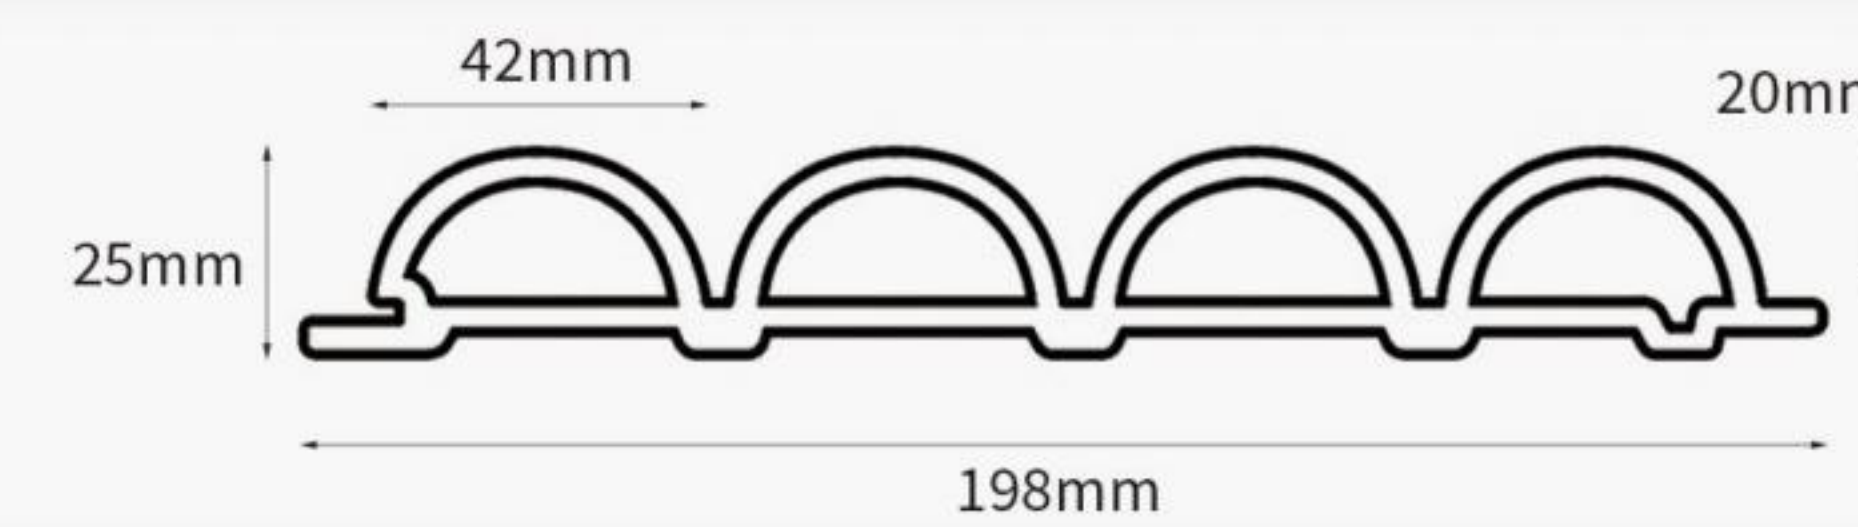

CSW-15017

CSW-16024

CSW-16018

CSW-20020

CSW-15015BY

CSW-15015NH

CSW-18625

CSW-18640