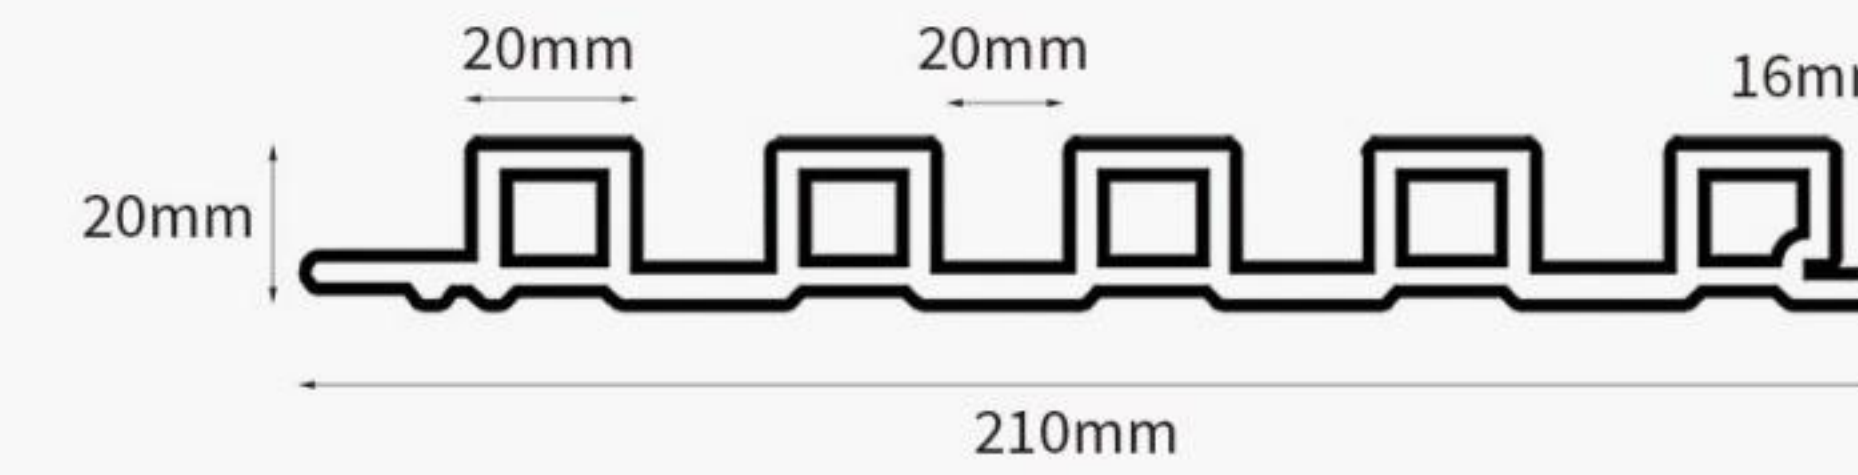

CSW-15017

CSW-16024

CSW-16018

CSW-20020

CSW-15015BY

CSW-15015NH

CSW-18625

CSW-18640