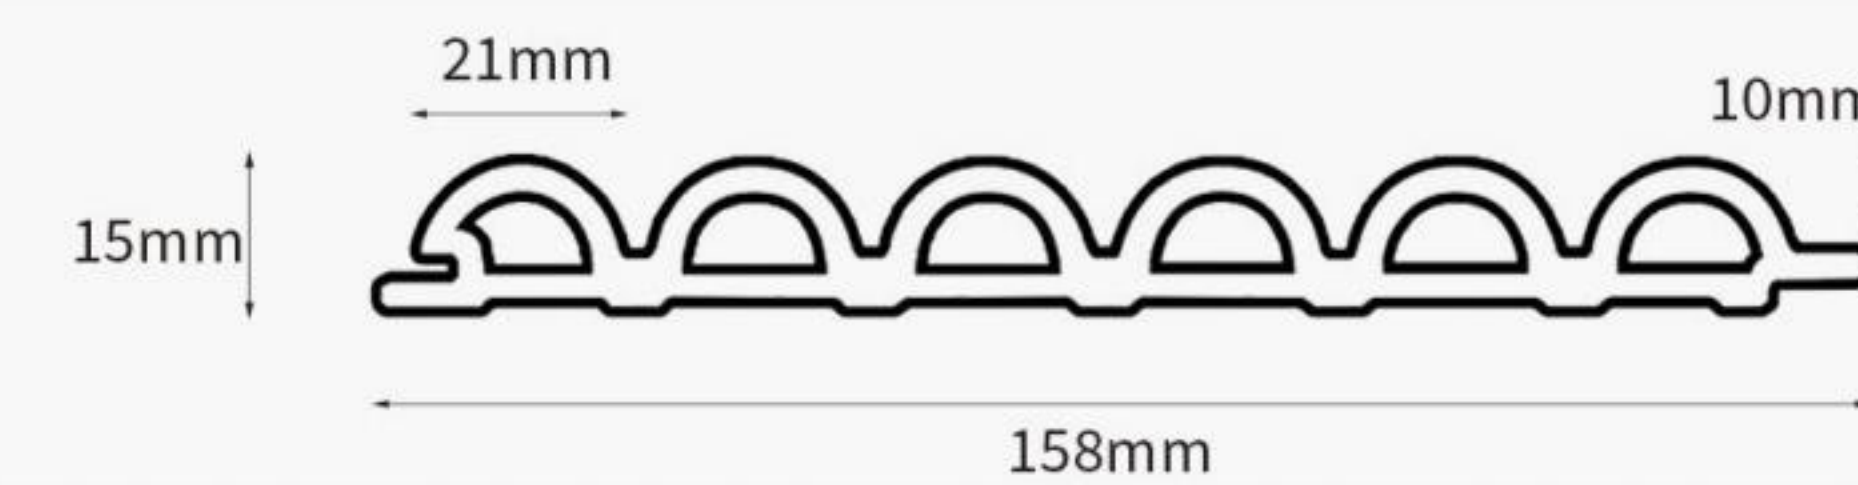

CSW-15015BY