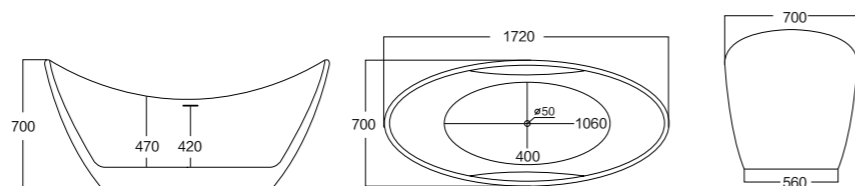

Size(mm): L/1400 W/750 H/560

L/1650 W/740 H/580

Material: Acrylic

40HQ loading capacity:70pcs (single)
210pcs(stack-up)

MODERN AND MINIMALISTIC

The perfect combination of aesthetic and practical bathroom space.

MODEL:308A

Size(mm): L/1500 W/750 H/610

Material: Acrylic

40HQ loading capacity:70pcs (single)

MODEL:310A

Size(mm): L/1700 W/750 H/600(640)

Material: Acrylic

40HQ loading capacity:70pcs (single)
210pcs(stack-up)

MODEL:311A

Size(mm): L/1700 W/720 H/590(720)

Material: Acrylic

40HQ loading capacity:70pcs (single)
210pcs(stack-up)

MODERN AND MINIMALISTIC

MODEL:312A

Size(mm): L/1720 W/700 H/700
 Material: Acrylic
 40HQ loading capacity:70pcs (single)
 210pcs(stack-up)

MODEL:313A

Size(mm): L/1720 W/770 H/770
 Material: Acrylic
 40HQ loading capacity:70pcs (single)
 210pcs(stack-up)

MODEL:314A

Size(mm): L/1700 W/800 H/580

Material: Acrylic

40HQ loading capacity:70pcs (single)