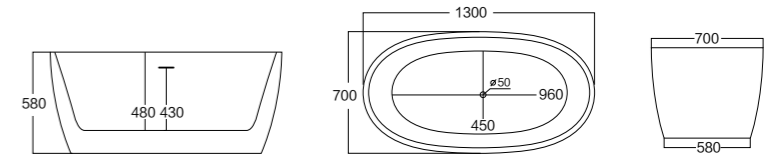

MODEL:316A/316B

Size(mm): L/1530 W/770 H/590
 L/1700 W/800 H/590
 Material: Acrylic
 40HQ loading capacity:70pcs (single)
 210pcs(stack-up)

ULTIMATE COMFORT

MODEL:317A

Size(mm): L/1700 W/800 H/580

Material: Acrylic

40HQ loading capacity:70pcs (single)
210pcs(stack-up)

MODEL:318

Size(mm): L/1750 W/800 H/760(590)

Material: Acrylic

40HQ loading capacity:70pcs (single)
210pcs(stack-up)

MODERN AND MINIMALISTIC

MODEL:320A

Size(mm): L/1300 W/700 H/580

Material: Acrylic

40HQ loading capacity:70pcs (single)
210pcs(stack-up)

luxurious bathing pleasure.

MODEL:319A

Size(mm): L/1670 W/800 H/730

Material: Acrylic

40HQ loading capacity:70pcs (single)
210pcs(stack-up)