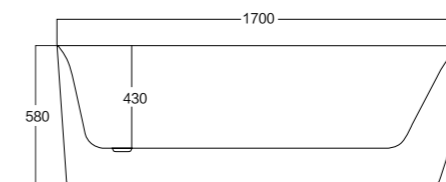

MODEL:337

Size(mm): L/1700 W/800 H/580

Material: Acrylic

40HQ loading capacity:70pcs (single)