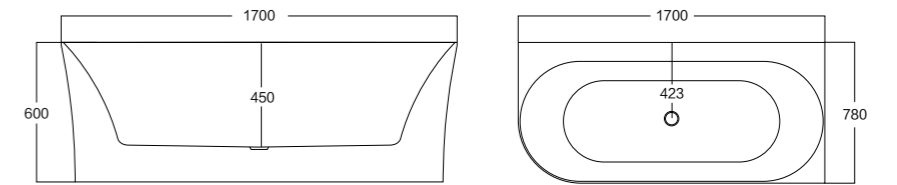

MODEL:338

Size(mm): L/1500 W/720 H/560
L/1700 W/780 H/620

Material: Acrylic

40HQ loading capacity:70pcs (single)

luxurious bathing pleasure.

MODEL:339

Size(mm): L/1500 W/750 H/580

Material: Acrylic

40HQ loading capacity:70pcs (single)

MODERN AND MINIMALISTIC

The perfect combination of aesthetic and practical
bathroom space.

MODEL:340 L/R

Size(mm): L/1600 W/780 H/600

Material: Acrylic

40HQ loading capacity:70pcs (single)