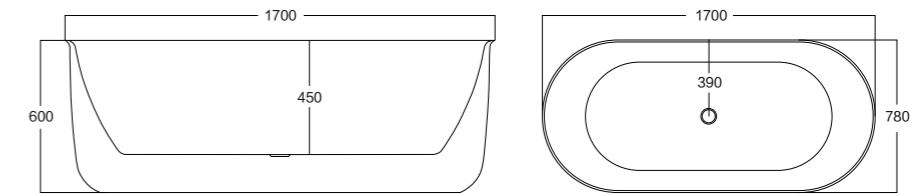

MODEL:338

Size(mm): L/1500 W/720 H/560
L/1700 W/780 H/620

Material: Acrylic

40HQ loading capacity:70pcs (single)

luxurious bathing pleasure.

MODEL:339

Size(mm): L/1500 W/750 H/580

Material: Acrylic

MODEL:341 L/R

Size(mm): L/1700 W/780 H/600

Material: Acrylic

40HQ loading capacity:70pcs (single)

MODEL:342

Size(mm): L/1700 W/780 H/600

Material: Acrylic

40HQ loading capacity:70pcs (single)