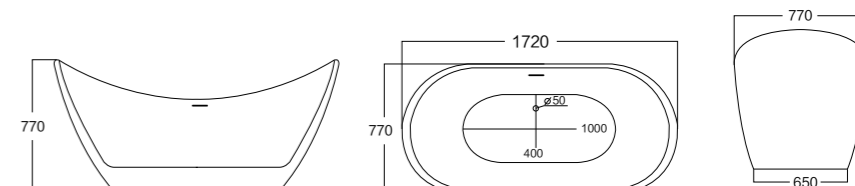

Size(mm): L/1400 W/750 H/560

L/1650 W/740 H/580

Material: Acrylic

40HQ loading capacity:70pcs (single)
210pcs(stack-up)

MODERN AND MINIMALISTIC

The perfect combination of aesthetic and practical bathroom space.

MODEL:308A

Size(mm): L/1500 W/750 H/610

Material: Acrylic

40HQ loading capacity:70pcs (single)

MODEL:310A

Size(mm): L/1700 W/750 H/600(640)

Material: Acrylic

40HQ loading capacity:70pcs (single)
210pcs(stack-up)

MODEL:311A

Size(mm): L/1700 W/720 H/590(720)

Material: Acrylic

40HQ loading capacity:70pcs (single)
210pcs(stack-up)

MODERN AND MINIMALISTIC

MODEL:312A

Size(mm): L/1720 W/700 H/700
 Material: Acrylic
 40HQ loading capacity:70pcs (single)
 210pcs(stack-up)

MODEL:313A

Size(mm): L/1720 W/770 H/770
 Material: Acrylic
 40HQ loading capacity:70pcs (single)
 210pcs(stack-up)

MODEL:314A

Size(mm): L/1700 W/800 H/580

Material: Acrylic

40HQ loading capacity:70pcs (single)