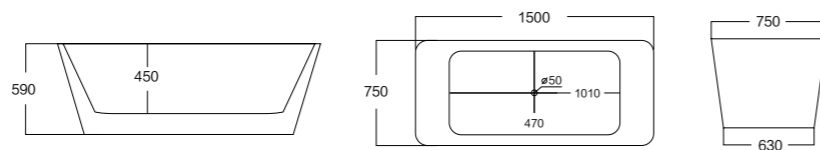

MODEL:322

Size(mm): L/1300 W/720 H/590

L/1400 W/720 H/590

L/1500 W/750 H/590

L/1600 W/750 H/590

L/1700 W/750 H/590

Material: Acrylic

40HQ loading capacity:70pcs (single)