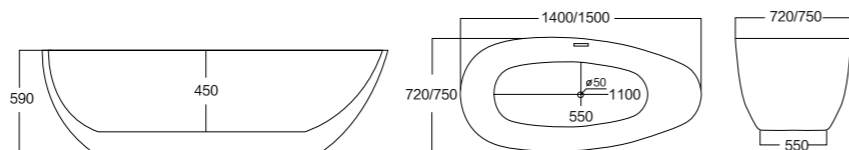

INDUSTRY- STANDARD BATHING

MODEL:301A

Size(mm): L/1600 W/800 H/600

Material: Acrylic

40HQ loading capacity:70pcs (single)
210pcs(stack-up)

MODEL:302A/302B

Size(mm): L/1600 W/780 H/590
 L/1740 W/840 H/620
 Material: Acrylic
 40HQ loading capacity:70pcs (single)
 210pcs(stack-up)

Size(mm): L/1400 W/750 H/560

L/1650 W/740 H/580

Material: Acrylic

40HQ loading capacity:70pcs (single)
210pcs(stack-up)

MODERN AND MINIMALISTIC

The perfect combination of aesthetic and practical bathroom space.

MODEL:325

Size(mm):	L/1300	W/700	H/590
	L/1400	W/700	H/590
	L/1500	W/750	H/590
	L/1700	W/800	H/590
Material:	Acrylic		
40HQ loading capacity:	70pcs (single) 210pcs(stack-up)		

MODERN AND MINIMALISTIC

MODEL:326A/326B

Size(mm): L/1400 W/720 H/590
 L/1500 W/750 H/590
 Material: Acrylic
 40HQ loading capacity:70pcs (single)
 210pcs(stack-up)

MODEL:327

Size(mm): L/1400 W/720 H/590
 L/1500 W/730 H/590
 L/1600 W/750 H/590
 Material: Acrylic
 40HQ loading capacity:70pcs (single)
 210pcs(stack-up)