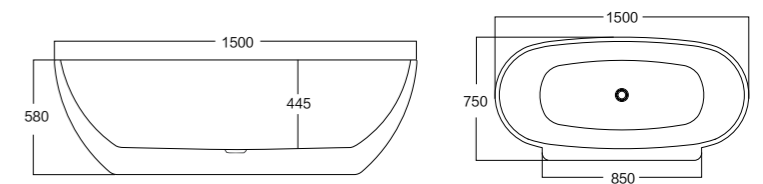

MODEL:332

Size(mm): L/1500 W/750 H/580

Material: Acrylic

40HQ loading capacity:70pcs (single)