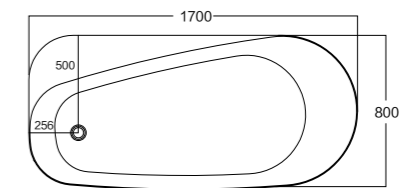

MODEL:332

Size(mm): L/1500 W/750 H/580

Material: Acrylic

40HQ loading capacity:70pcs (single)

MODEL:333

Size(mm): L/1700 W/780 H/600
 Material: Acrylic
 40HQ loading capacity:70pcs (single)
 210pcs(stack-up)

MODEL:334

Size(mm): L/1700 W/780 H/650

Material: Acrylic

40HQ loading capacity:70pcs (single)

MODEL:335

Size(mm): L/1700 W/780 H/600

Material: Acrylic

40HQ loading capacity:70pcs (single)

MODEL:336

Size(mm): L/1700 W/800 H/580

Material: Acrylic

40HQ loading capacity:70pcs (single)

MODEL:337

Size(mm): L/1700 W/800 H/580

Material: Acrylic

40HQ loading capacity:70pcs (single)

MODEL:338

Size(mm): L/1500 W/720 H/560
L/1700 W/780 H/620

Material: Acrylic

40HQ loading capacity:70pcs (single)

luxurious bathing pleasure.

MODEL:339

Size(mm): L/1500 W/750 H/580

Material: Acrylic