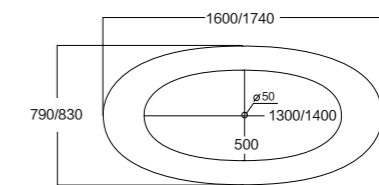

INDUSTRY- STANDARD BATHING

MODEL:301A

Size(mm): L/1600 W/800 H/600

Material: Acrylic

40HQ loading capacity:70pcs (single)
210pcs(stack-up)

MODEL:302A/302B

Size(mm): L/1600 W/780 H/590
 L/1740 W/840 H/620
 Material: Acrylic
 40HQ loading capacity:70pcs (single)
 210pcs(stack-up)

MODEL:303A

Size(mm): L/1640 W/850 H/570
 Material: Acrylic
 40HQ loading capacity:70pcs (single)

INDUSTRY- STANDARD BATHING

MODEL:304A/304B

Size(mm): L/1600 W/790 H/670
 L/1740 W/830 H/670

Material: Acrylic

40HQ loading capacity:70pcs (single)
 210pcs(stack-up)

MODEL:305A

Size(mm): L/1650 W/750 H/680(800)
 Material: Acrylic
 40HQ loading capacity:70pcs (single)
 210pcs(stack-up)

MODEL:306A/306B

Size(mm): L/1500 W/800 H/590
 L/1640 W/840 H/620
 Material: Acrylic
 40HQ loading capacity:70pcs (single)
 210pcs(stack-up)

MODEL:308A

Size(mm): L/1500 W/750 H/610

Material: Acrylic

40HQ loading capacity:70pcs (single)

MODEL:310A

Size(mm): L/1700 W/750 H/600(640)

Material: Acrylic

40HQ loading capacity:70pcs (single)
210pcs(stack-up)