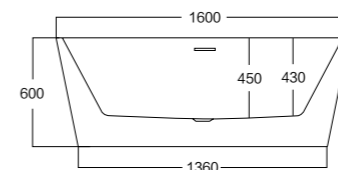

MODEL:330

Size(mm): L/1600 W/730 H/600

Material: Acrylic

40HQ loading capacity:70pcs (single)