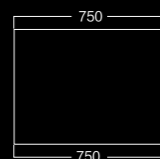

40HQ loading capacity:70pcs (single)
 210pcs(stack-up)

MODEL:305A

Size(mm): L/1650 W/750 H/680(800)
 Material: Acrylic
 40HQ loading capacity:70pcs (single)
 210pcs(stack-up)

MODEL:306A/306B

Size(mm): L/1500 W/800 H/590
 L/1640 W/840 H/620
 Material: Acrylic
 40HQ loading capacity:70pcs (single)
 210pcs(stack-up)

ULTIMATE COMFORT

MODEL:307A/307B

▲ MODEL:309A/309B

Size(mm): L/1500 W/750 H/590

L/1700 W/750 H/580

Material: Acrylic

40HQ loading capacity:70pcs (single)

◀ MODEL:307A/307B

Size(mm): L/1400 W/750 H/560

L/1650 W/740 H/580

Material: Acrylic

40HQ loading capacity:70pcs (single)
210pcs(stack-up)

MODERN AND MINIMALISTIC

The perfect combination of aesthetic and practical bathroom space.

MODEL:308A

Size(mm): L/1500 W/750 H/610

Material: Acrylic

40HQ loading capacity:70pcs (single)

MODEL:310A

Size(mm): L/1700 W/750 H/600(640)

Material: Acrylic

40HQ loading capacity:70pcs (single)
210pcs(stack-up)