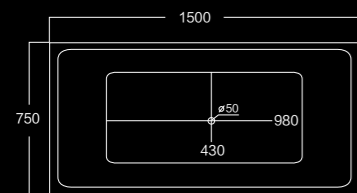

40HQ loading capacity:70pcs (single)
 210pcs(stack-up)

MODEL:305A

Size(mm): L/1650 W/750 H/680(800)
 Material: Acrylic
 40HQ loading capacity:70pcs (single)
 210pcs(stack-up)

MODEL:306A/306B

Size(mm): L/1500 W/800 H/590
 L/1640 W/840 H/620
 Material: Acrylic
 40HQ loading capacity:70pcs (single)
 210pcs(stack-up)

ULTIMATE COMFORT

MODEL:307A/307B

▲ MODEL:309A/309B

Size(mm): L/1500 W/750 H/590

L/1700 W/750 H/580

Material: Acrylic

40HQ loading capacity:70pcs (single)

◀ MODEL:307A/307B

Size(mm): L/1400 W/750 H/560

L/1650 W/740 H/580

Material: Acrylic

40HQ loading capacity:70pcs (single)
210pcs(stack-up)

MODERN AND MINIMALISTIC

The perfect combination of aesthetic and practical bathroom space.

MODEL:308A

Size(mm): L/1500 W/750 H/610

Material: Acrylic

40HQ loading capacity:70pcs (single)

MODEL:310A

Size(mm): L/1700 W/750 H/600(640)

Material: Acrylic

40HQ loading capacity:70pcs (single)
210pcs(stack-up)