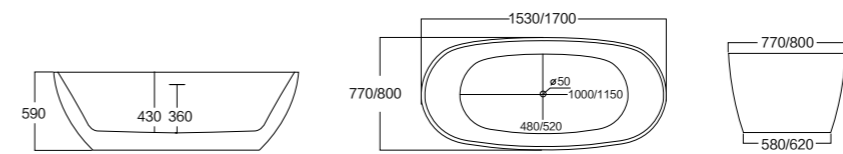

MODEL:311A

Size(mm): L/1700 W/720 H/590(720)

Material: Acrylic

40HQ loading capacity:70pcs (single)
210pcs(stack-up)

MODERN AND MINIMALISTIC

MODEL:312A

Size(mm): L/1720 W/700 H/700
 Material: Acrylic
 40HQ loading capacity:70pcs (single)
 210pcs(stack-up)

MODEL:313A

Size(mm): L/1720 W/770 H/770
 Material: Acrylic
 40HQ loading capacity:70pcs (single)
 210pcs(stack-up)

MODEL:314A

Size(mm): L/1700 W/800 H/580

Material: Acrylic

40HQ loading capacity:70pcs (single)

**MODERN AND
MINIMALISTIC**

MODEL:315A

Size(mm): L/1700 W/820 H/580

Material: Acrylic

40HQ loading capacity:70pcs (single)

210pcs(stack-up)

The perfect combination of aesthetic and practical bathroom space.

MODEL:316A/316B

Size(mm): L/1530 W/770 H/590
 L/1700 W/800 H/590
 Material: Acrylic
 40HQ loading capacity:70pcs (single)
 210pcs(stack-up)

ULTIMATE COMFORT

MODEL:317A

Size(mm): L/1700 W/800 H/580

Material: Acrylic