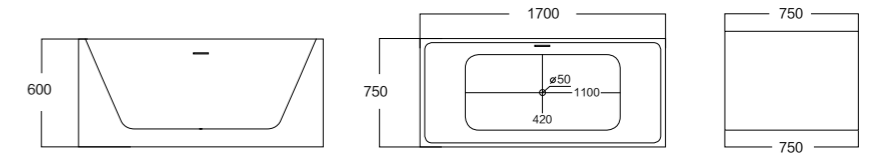

MODEL:323

Size(mm): L/1200 W/720 H/600

L/1300 W/720 H/600

L/1400 W/720 H/600

L/1500 W/750 H/600

L/1600 W/750 H/600

L/1700 W/750 H/600

Material: Acrylic

40HQ loading capacity:70pcs (single)