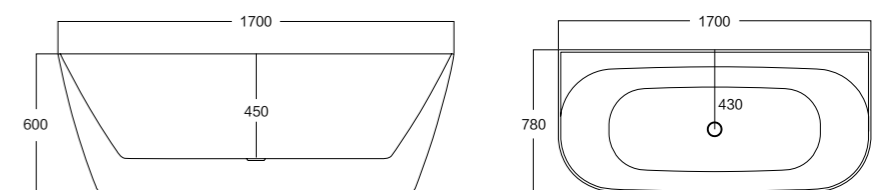

MODEL:332

Size(mm): L/1500 W/750 H/580

Material: Acrylic

40HQ loading capacity:70pcs (single)

MODEL:333

Size(mm): L/1700 W/780 H/600
 Material: Acrylic
 40HQ loading capacity:70pcs (single)
 210pcs(stack-up)

MODEL:334

Size(mm): L/1700 W/780 H/650

Material: Acrylic

40HQ loading capacity:70pcs (single)

MODEL:335

Size(mm): L/1700 W/780 H/600

Material: Acrylic

40HQ loading capacity:70pcs (single)

MODEL:336

Size(mm): L/1700 W/800 H/580

Material: Acrylic

40HQ loading capacity:70pcs (single)

MODEL:337

Size(mm): L/1700 W/800 H/580

Material: Acrylic

40HQ loading capacity:70pcs (single)

MODEL:338

Size(mm): L/1500 W/720 H/560
L/1700 W/780 H/620

Material: Acrylic

40HQ loading capacity:70pcs (single)

luxurious bathing pleasure.

MODEL:339

Size(mm): L/1500 W/750 H/580

Material: Acrylic