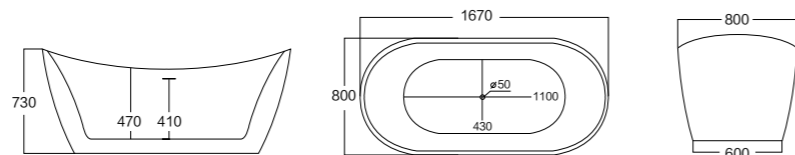

40HQ loading capacity:70pcs (single)
210pcs(stack-up)

MODEL:318

Size(mm): L/1750 W/800 H/760(590)

Material: Acrylic

40HQ loading capacity:70pcs (single)
210pcs(stack-up)

MODERN AND MINIMALISTIC

MODEL:320A

Size(mm): L/1300 W/700 H/580

Material: Acrylic

40HQ loading capacity:70pcs (single)
210pcs(stack-up)

luxurious bathing pleasure.

MODEL:319A

Size(mm): L/1670 W/800 H/730

Material: Acrylic

40HQ loading capacity:70pcs (single)
210pcs(stack-up)