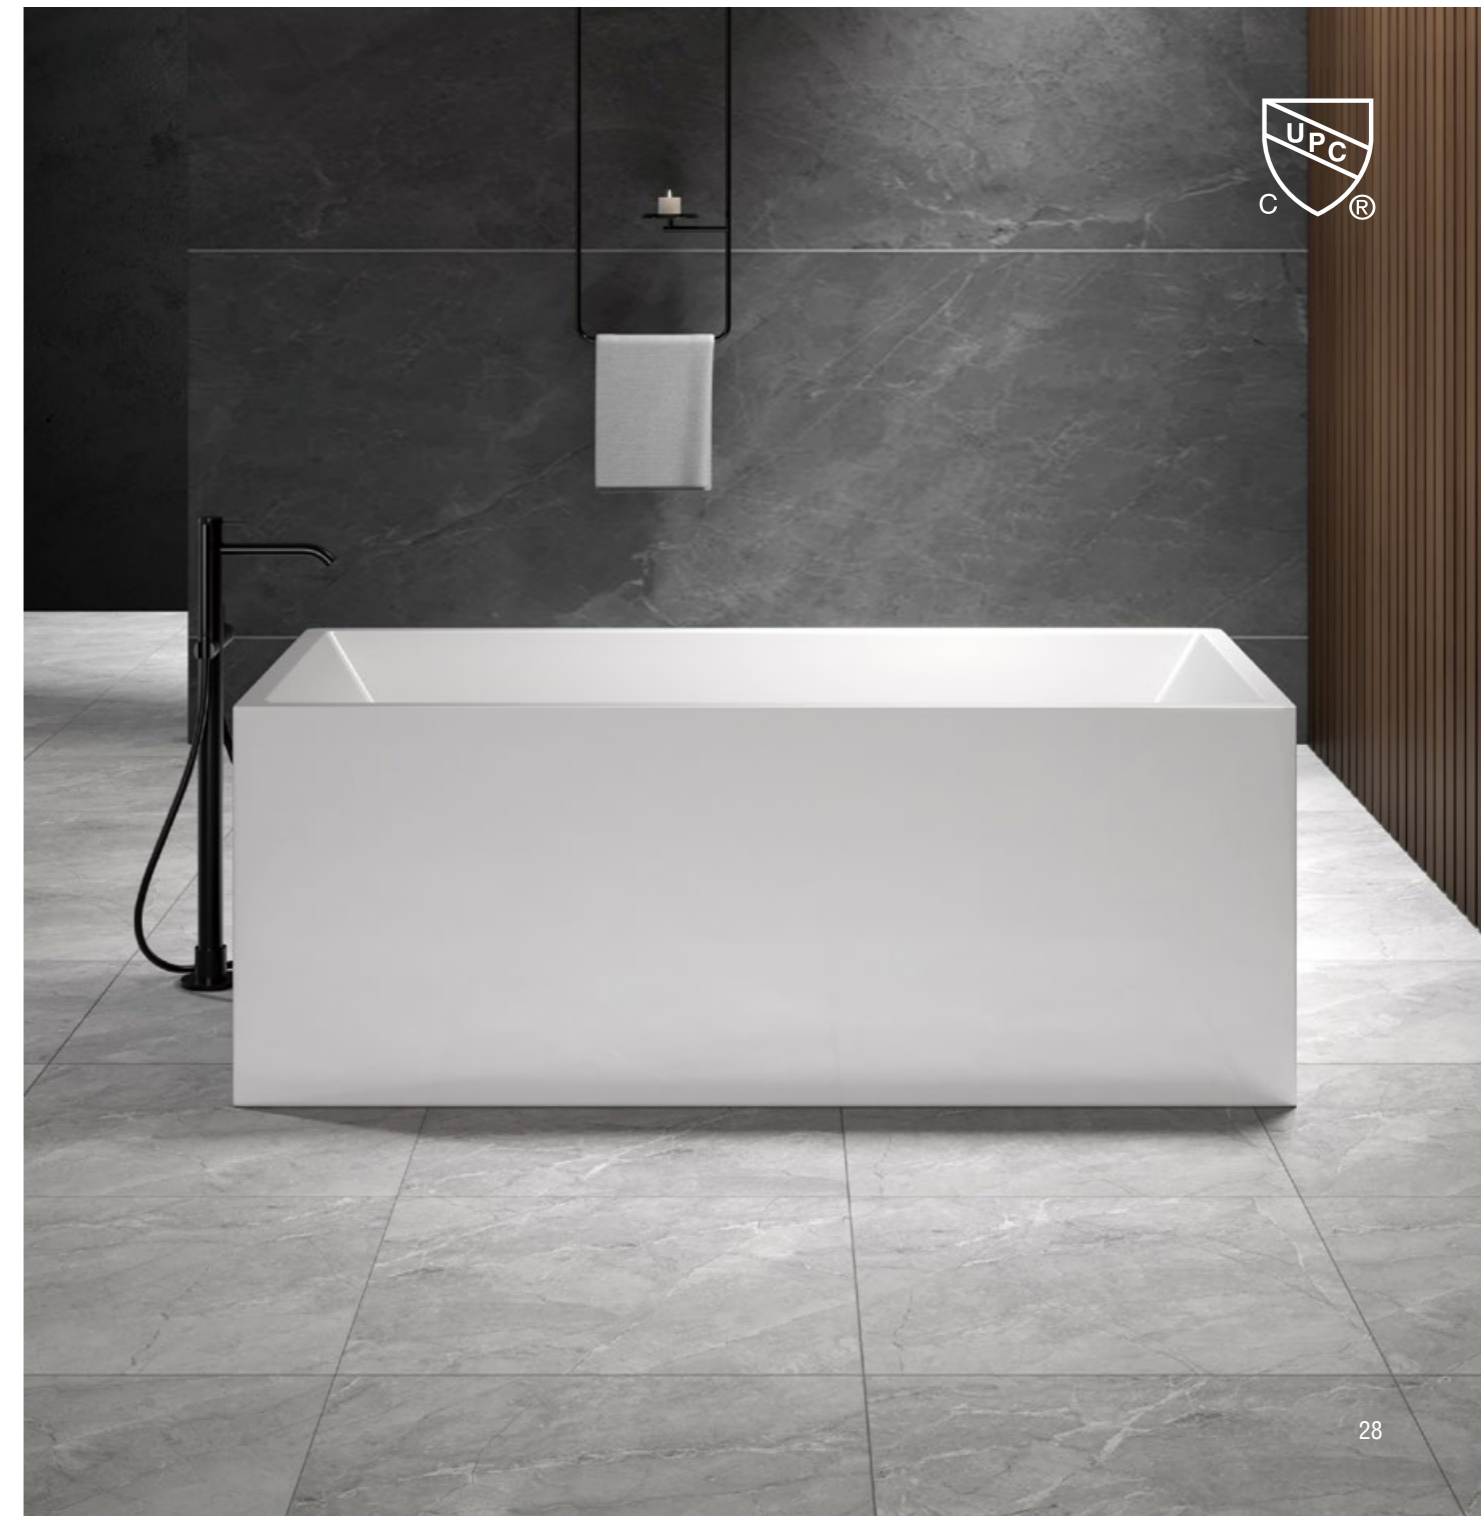

MODEL:323

Size(mm): L/1200 W/720 H/600

L/1300 W/720 H/600

L/1400 W/720 H/600

L/1500 W/750 H/600

L/1600 W/750 H/600

L/1700 W/750 H/600

Material: Acrylic

40HQ loading capacity:70pcs (single)