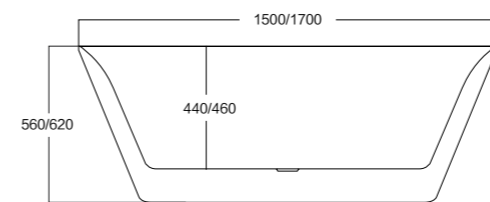

MODEL:336

Size(mm): L/1700 W/800 H/580

Material: Acrylic

40HQ loading capacity:70pcs (single)

MODEL:337

Size(mm): L/1700 W/800 H/580

Material: Acrylic

40HQ loading capacity:70pcs (single)

MODEL:338

Size(mm): L/1500 W/720 H/560
L/1700 W/780 H/620

Material: Acrylic

40HQ loading capacity:70pcs (single)

luxurious bathing pleasure.

MODEL:339

Size(mm): L/1500 W/750 H/580

Material: Acrylic