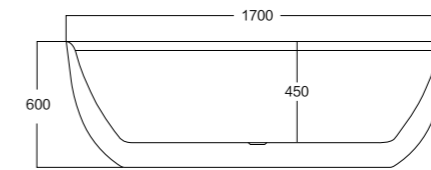

MODEL:332

Size(mm): L/1500 W/750 H/580

Material: Acrylic

40HQ loading capacity:70pcs (single)

MODEL:333

Size(mm): L/1700 W/780 H/600
 Material: Acrylic
 40HQ loading capacity:70pcs (single)
 210pcs(stack-up)