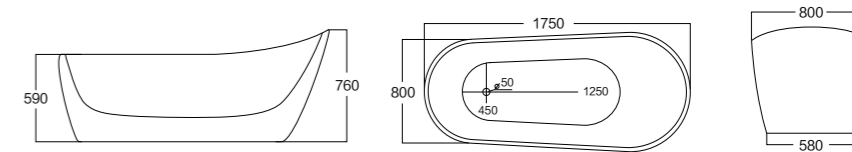

40HQ loading capacity:70pcs (single)
210pcs(stack-up)

MODEL:318

Size(mm): L/1750 W/800 H/760(590)

Material: Acrylic

40HQ loading capacity:70pcs (single)
210pcs(stack-up)

MODERN AND MINIMALISTIC

MODEL:320A

Size(mm): L/1300 W/700 H/580