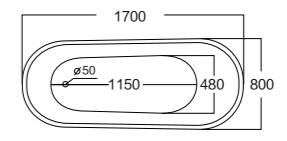

MODEL:321A

Size(mm): L/1700 W/800 H/580(480)

Material: Acrylic

40HQ loading capacity:70pcs (single)
210pcs(stack-up)