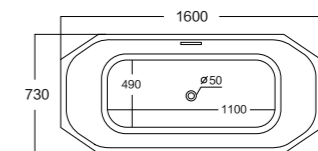

Size(mm): L/1400 W/750 H/560

L/1650 W/740 H/580

Material: Acrylic

40HQ loading capacity:70pcs (single)
210pcs(stack-up)

MODERN AND MINIMALISTIC

The perfect combination of aesthetic and practical bathroom space.

Size(mm): L/1400 W/720 H/590
 L/1500 W/750 H/590
 Material: Acrylic
 40HQ loading capacity:70pcs (single)
 210pcs(stack-up)

MODEL:327

Size(mm): L/1400 W/720 H/590
 L/1500 W/730 H/590
 L/1600 W/750 H/590
 Material: Acrylic
 40HQ loading capacity:70pcs (single)
 210pcs(stack-up)

MODEL:328

Size(mm): L/1700 W/750 H/580

Material: Acrylic

40HQ loading capacity:70pcs (single)
210pcs(stack-up)

MODEL:329A/329B

Size(mm): L/1500 W/740 H/590(690)
 L/1700 W/750 H/580(670)

Material: Acrylic

40HQ loading capacity:70pcs (single)
 210pcs(stack-up)

MODEL:330

Size(mm): L/1600 W/730 H/600

Material: Acrylic

40HQ loading capacity:70pcs (single)

MODEL:331

Size(mm): L/1795 W/810 H/620

Material: Acrylic

40HQ loading capacity:70pcs (single)
210pcs(stack-up)