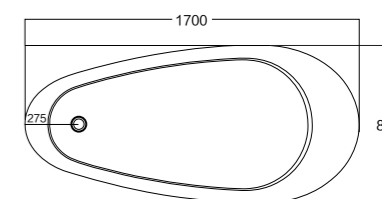

MODEL:332

Size(mm): L/1500 W/750 H/580

Material: Acrylic

40HQ loading capacity:70pcs (single)

MODEL:333

Size(mm): L/1700 W/780 H/600
 Material: Acrylic
 40HQ loading capacity:70pcs (single)
 210pcs(stack-up)

MODEL:334

Size(mm): L/1700 W/780 H/650

Material: Acrylic

40HQ loading capacity:70pcs (single)

MODEL:335

Size(mm): L/1700 W/780 H/600

Material: Acrylic

40HQ loading capacity:70pcs (single)

MODEL:336

Size(mm): L/1700 W/800 H/580

Material: Acrylic

40HQ loading capacity:70pcs (single)

MODEL:337

Size(mm): L/1700 W/800 H/580

Material: Acrylic

40HQ loading capacity:70pcs (single)

MODEL:338

Size(mm): L/1500 W/720 H/560
L/1700 W/780 H/620

Material: Acrylic

40HQ loading capacity:70pcs (single)

luxurious bathing pleasure.

MODEL:339

Size(mm): L/1500 W/750 H/580

Material: Acrylic