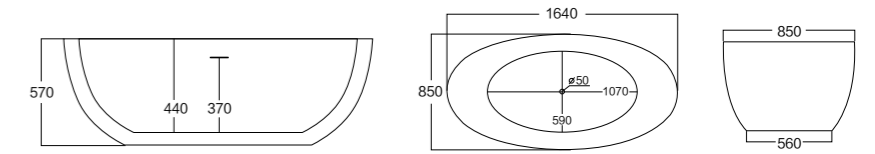

INDUSTRY- STANDARD BATHING

MODEL:301A

Size(mm): L/1600 W/800 H/600

Material: Acrylic

40HQ loading capacity:70pcs (single)
210pcs(stack-up)

MODEL:302A/302B

Size(mm): L/1600 W/780 H/590
 L/1740 W/840 H/620
 Material: Acrylic
 40HQ loading capacity:70pcs (single)
 210pcs(stack-up)

MODEL:303A

Size(mm): L/1640 W/850 H/570
 Material: Acrylic
 40HQ loading capacity:70pcs (single)

INDUSTRY- STANDARD BATHING

MODEL:304A/304B

Size(mm): L/1600 W/790 H/670
 L/1740 W/830 H/670

Material: Acrylic

40HQ loading capacity:70pcs (single)
 210pcs(stack-up)

MODEL:305A

Size(mm): L/1650 W/750 H/680(800)
 Material: Acrylic
 40HQ loading capacity:70pcs (single)
 210pcs(stack-up)

MODEL:306A/306B

Size(mm): L/1500 W/800 H/590
 L/1640 W/840 H/620
 Material: Acrylic
 40HQ loading capacity:70pcs (single)
 210pcs(stack-up)

MODEL:308A

Size(mm): L/1500 W/750 H/610

Material: Acrylic

40HQ loading capacity:70pcs (single)

MODEL:310A

Size(mm): L/1700 W/750 H/600(640)

Material: Acrylic

40HQ loading capacity:70pcs (single)
210pcs(stack-up)