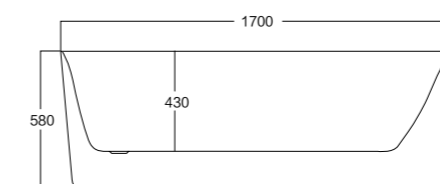

MODEL:336

Size(mm): L/1700 W/800 H/580

Material: Acrylic

40HQ loading capacity:70pcs (single)