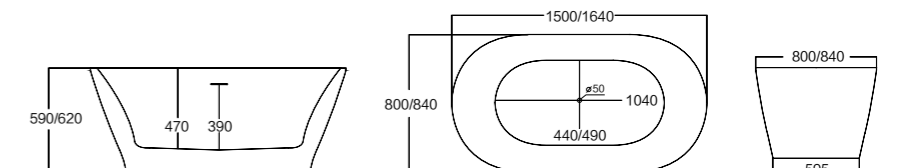

INDUSTRY- STANDARD BATHING

MODEL:301A

Size(mm): L/1600 W/800 H/600

Material: Acrylic

40HQ loading capacity:70pcs (single)
210pcs(stack-up)

MODEL:302A/302B

Size(mm): L/1600 W/780 H/590
 L/1740 W/840 H/620
 Material: Acrylic
 40HQ loading capacity:70pcs (single)
 210pcs(stack-up)

MODEL:303A

Size(mm): L/1640 W/850 H/570
 Material: Acrylic
 40HQ loading capacity:70pcs (single)

INDUSTRY- STANDARD BATHING

MODEL:304A/304B

Size(mm): L/1600 W/790 H/670
 L/1740 W/830 H/670

Material: Acrylic

40HQ loading capacity:70pcs (single)
 210pcs(stack-up)

MODEL:305A

Size(mm): L/1650 W/750 H/680(800)
 Material: Acrylic
 40HQ loading capacity:70pcs (single)
 210pcs(stack-up)

MODEL:306A/306B

Size(mm): L/1500 W/800 H/590
 L/1640 W/840 H/620
 Material: Acrylic
 40HQ loading capacity:70pcs (single)
 210pcs(stack-up)

ULTIMATE COMFORT

MODEL:307A/307B

▲ MODEL:309A/309B

Size(mm): L/1500 W/750 H/590

L/1700 W/750 H/580

Material: Acrylic

40HQ loading capacity:70pcs (single)

◀ MODEL:307A/307B