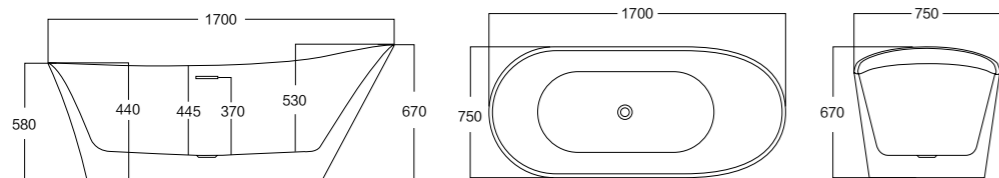

Size(mm): L/1400 W/750 H/560

L/1650 W/740 H/580

Material: Acrylic

40HQ loading capacity:70pcs (single)
210pcs(stack-up)

MODERN AND MINIMALISTIC

The perfect combination of aesthetic and practical bathroom space.

Size(mm): L/1400 W/720 H/590
 L/1500 W/750 H/590
 Material: Acrylic
 40HQ loading capacity:70pcs (single)
 210pcs(stack-up)

MODEL:327

Size(mm): L/1400 W/720 H/590
 L/1500 W/730 H/590
 L/1600 W/750 H/590
 Material: Acrylic
 40HQ loading capacity:70pcs (single)
 210pcs(stack-up)

MODEL:328

Size(mm): L/1700 W/750 H/580

Material: Acrylic

40HQ loading capacity:70pcs (single)
210pcs(stack-up)

MODEL:329A/329B

Size(mm): L/1500 W/740 H/590(690)
 L/1700 W/750 H/580(670)

Material: Acrylic

40HQ loading capacity:70pcs (single)
 210pcs(stack-up)

MODEL:330

Size(mm): L/1600 W/730 H/600

Material: Acrylic

40HQ loading capacity:70pcs (single)

MODEL:331

Size(mm): L/1795 W/810 H/620

Material: Acrylic

40HQ loading capacity:70pcs (single)
210pcs(stack-up)