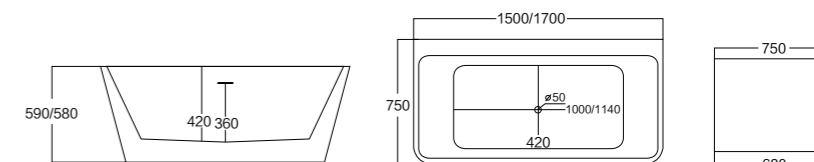

40HQ loading capacity:70pcs (single)
 210pcs(stack-up)

MODEL:305A

Size(mm): L/1650 W/750 H/680(800)
 Material: Acrylic
 40HQ loading capacity:70pcs (single)
 210pcs(stack-up)

MODEL:306A/306B

Size(mm): L/1500 W/800 H/590
 L/1640 W/840 H/620
 Material: Acrylic
 40HQ loading capacity:70pcs (single)
 210pcs(stack-up)

ULTIMATE COMFORT

MODEL:307A/307B

▲ MODEL:309A/309B

Size(mm): L/1500 W/750 H/590

L/1700 W/750 H/580

Material: Acrylic

40HQ loading capacity:70pcs (single)

◀ MODEL:307A/307B

Size(mm): L/1400 W/750 H/560

L/1650 W/740 H/580

Material: Acrylic

40HQ loading capacity:70pcs (single)
210pcs(stack-up)

MODERN AND MINIMALISTIC

The perfect combination of aesthetic and practical bathroom space.

MODEL:308A

Size(mm): L/1500 W/750 H/610

Material: Acrylic

40HQ loading capacity:70pcs (single)

MODEL:310A

Size(mm): L/1700 W/750 H/600(640)

Material: Acrylic

40HQ loading capacity:70pcs (single)
210pcs(stack-up)