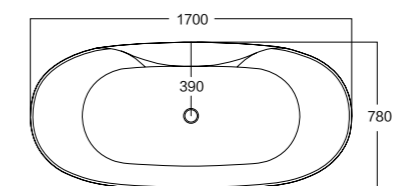

MODEL:341 L/R

Size(mm): L/1700 W/780 H/600

Material: Acrylic

40HQ loading capacity:70pcs (single)

MODEL:342

Size(mm): L/1700 W/780 H/600

Material: Acrylic

40HQ loading capacity:70pcs (single)

MODEL:343

Size(mm): L/1700 W/780 H/600
Material: Acrylic
40HQ loading capacity:70pcs (single)
210pcs(stack-up)

MODEL:344

Size(mm): L/1700 W/780 H/600
 Material: Acrylic
 40HQ loading capacity:70pcs (single)

luxurious bathing pleasure.

MODEL:345

Size(mm): L/1500 W/700 H/560
L/1700 W/800 H/600

Material: Acrylic

40HQ loading capacity:70pcs (single)
210pcs(stack-up)

Colour Atla

Color the art life !

Note: The bathtub will be stacked and the size will vary.