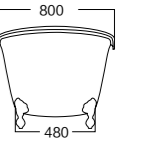

MODEL:321A

Size(mm): L/1700 W/800 H/580(480)

Material: Acrylic

40HQ loading capacity:70pcs (single)
210pcs(stack-up)