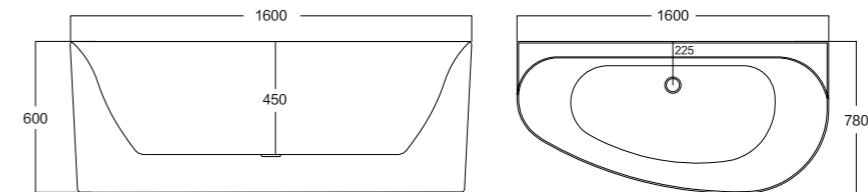

MODEL:336

Size(mm): L/1700 W/800 H/580

Material: Acrylic

40HQ loading capacity:70pcs (single)

MODEL:337

Size(mm): L/1700 W/800 H/580

Material: Acrylic

40HQ loading capacity:70pcs (single)

MODEL:338

Size(mm): L/1500 W/720 H/560
L/1700 W/780 H/620

Material: Acrylic

40HQ loading capacity:70pcs (single)

luxurious bathing pleasure.

MODEL:339

Size(mm): L/1500 W/750 H/580

Material: Acrylic

40HQ loading capacity:70pcs (single)

MODERN AND MINIMALISTIC

The perfect combination of aesthetic and practical
bathroom space.

MODEL:340 L/R

Size(mm): L/1600 W/780 H/600

Material: Acrylic

40HQ loading capacity:70pcs (single)

MODEL:341 L/R

Size(mm): L/1700 W/780 H/600

Material: Acrylic

40HQ loading capacity:70pcs (single)

MODEL:342

Size(mm): L/1700 W/780 H/600

Material: Acrylic

40HQ loading capacity:70pcs (single)