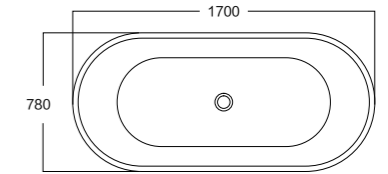

MODEL:328

Size(mm): L/1700 W/750 H/580

Material: Acrylic

40HQ loading capacity:70pcs (single)
210pcs(stack-up)

MODEL:329A/329B

Size(mm): L/1500 W/740 H/590(690)
 L/1700 W/750 H/580(670)

Material: Acrylic

40HQ loading capacity:70pcs (single)
 210pcs(stack-up)

MODEL:330

Size(mm): L/1600 W/730 H/600

Material: Acrylic

40HQ loading capacity:70pcs (single)

MODEL:331

Size(mm): L/1795 W/810 H/620

Material: Acrylic

40HQ loading capacity:70pcs (single)
210pcs(stack-up)

MODEL:332

Size(mm): L/1500 W/750 H/580

Material: Acrylic

40HQ loading capacity:70pcs (single)

MODEL:333

Size(mm): L/1700 W/780 H/600
 Material: Acrylic
 40HQ loading capacity:70pcs (single)
 210pcs(stack-up)

MODEL:334

Size(mm): L/1700 W/780 H/650

Material: Acrylic

40HQ loading capacity:70pcs (single)

MODEL:335

Size(mm): L/1700 W/780 H/600

Material: Acrylic

40HQ loading capacity:70pcs (single)