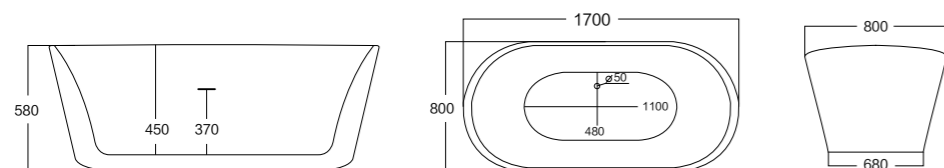

MODEL:316A/316B

Size(mm): L/1530 W/770 H/590
 L/1700 W/800 H/590
 Material: Acrylic
 40HQ loading capacity:70pcs (single)
 210pcs(stack-up)

ULTIMATE COMFORT

MODEL:317A

Size(mm): L/1700 W/800 H/580

Material: Acrylic

40HQ loading capacity:70pcs (single)
210pcs(stack-up)

MODEL:318

Size(mm): L/1750 W/800 H/760(590)

Material: Acrylic

40HQ loading capacity:70pcs (single)
210pcs(stack-up)

MODERN AND MINIMALISTIC

MODEL:320A

Size(mm): L/1300 W/700 H/580