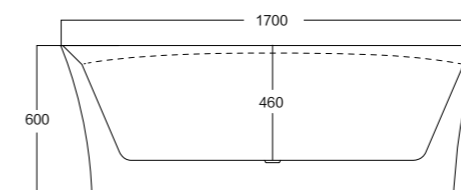

MODEL:341 L/R

Size(mm): L/1700 W/780 H/600

Material: Acrylic

40HQ loading capacity:70pcs (single)

MODEL:342

Size(mm): L/1700 W/780 H/600

Material: Acrylic

40HQ loading capacity:70pcs (single)