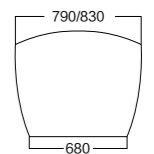

INDUSTRY- STANDARD BATHING

MODEL:301A

Size(mm): L/1600 W/800 H/600

Material: Acrylic

40HQ loading capacity:70pcs (single)
210pcs(stack-up)

MODEL:302A/302B

Size(mm): L/1600 W/780 H/590
 L/1740 W/840 H/620
 Material: Acrylic
 40HQ loading capacity:70pcs (single)
 210pcs(stack-up)

MODEL:303A

Size(mm): L/1640 W/850 H/570
 Material: Acrylic
 40HQ loading capacity:70pcs (single)

INDUSTRY- STANDARD BATHING

MODEL:304A/304B

Size(mm): L/1600 W/790 H/670
 L/1740 W/830 H/670

Material: Acrylic

40HQ loading capacity:70pcs (single)
 210pcs(stack-up)

MODEL:305A

Size(mm): L/1650 W/750 H/680(800)
 Material: Acrylic
 40HQ loading capacity:70pcs (single)
 210pcs(stack-up)

MODEL:306A/306B

Size(mm): L/1500 W/800 H/590
 L/1640 W/840 H/620
 Material: Acrylic
 40HQ loading capacity:70pcs (single)
 210pcs(stack-up)

MODEL:308A

Size(mm): L/1500 W/750 H/610

Material: Acrylic

40HQ loading capacity:70pcs (single)

MODEL:310A

Size(mm): L/1700 W/750 H/600(640)

Material: Acrylic

40HQ loading capacity:70pcs (single)
210pcs(stack-up)