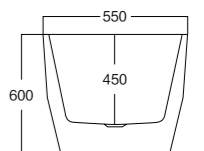

MODEL:325

Size(mm):	L/1300	W/700	H/590
	L/1400	W/700	H/590
	L/1500	W/750	H/590
	L/1700	W/800	H/590
Material:	Acrylic		
40HQ loading capacity:	70pcs (single) 210pcs(stack-up)		

MODERN AND MINIMALISTIC

MODEL:326A/326B

Size(mm): L/1400 W/720 H/590
 L/1500 W/750 H/590
 Material: Acrylic
 40HQ loading capacity:70pcs (single)
 210pcs(stack-up)

MODEL:327

Size(mm): L/1400 W/720 H/590
 L/1500 W/730 H/590
 L/1600 W/750 H/590
 Material: Acrylic
 40HQ loading capacity:70pcs (single)
 210pcs(stack-up)

MODEL:328

Size(mm): L/1700 W/750 H/580

Material: Acrylic

40HQ loading capacity:70pcs (single)
210pcs(stack-up)

MODEL:329A/329B

Size(mm): L/1500 W/740 H/590(690)
 L/1700 W/750 H/580(670)

Material: Acrylic

40HQ loading capacity:70pcs (single)
 210pcs(stack-up)

MODEL:330

Size(mm): L/1600 W/730 H/600

Material: Acrylic

40HQ loading capacity:70pcs (single)

MODEL:331

Size(mm): L/1795 W/810 H/620

Material: Acrylic

40HQ loading capacity:70pcs (single)
210pcs(stack-up)