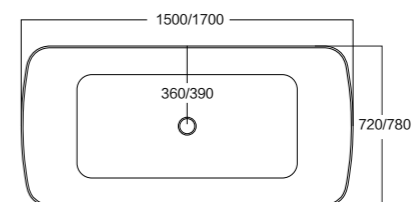

MODEL:334

Size(mm): L/1700 W/780 H/650

Material: Acrylic

40HQ loading capacity:70pcs (single)

MODEL:335

Size(mm): L/1700 W/780 H/600

Material: Acrylic

40HQ loading capacity:70pcs (single)

MODEL:336

Size(mm): L/1700 W/800 H/580

Material: Acrylic

40HQ loading capacity:70pcs (single)

MODEL:337

Size(mm): L/1700 W/800 H/580

Material: Acrylic

40HQ loading capacity:70pcs (single)

MODEL:338

Size(mm): L/1500 W/720 H/560
L/1700 W/780 H/620

Material: Acrylic

40HQ loading capacity:70pcs (single)

luxurious bathing pleasure.

MODEL:339

Size(mm): L/1500 W/750 H/580

Material: Acrylic