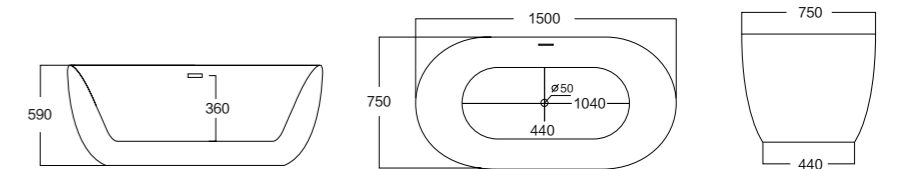

Material: Acrylic

40HQ loading capacity:70pcs (single)

MODEL:324

Size(mm):	L/1200	W/700	H/570
	L/1300	W/700	H/570
	L/1400	W/700	H/570
	L/1500	W/700	H/570
	L/1600	W/750	H/570
Material:	Acrylic		
40HQ loading capacity:	70pcs (single) 210pcs(stack-up)		

MODEL:325

Size(mm):	L/1300	W/700	H/590
	L/1400	W/700	H/590
	L/1500	W/750	H/590
	L/1700	W/800	H/590
Material:	Acrylic		
40HQ loading capacity:	70pcs (single) 210pcs(stack-up)		

MODERN AND MINIMALISTIC

MODEL:326A/326B