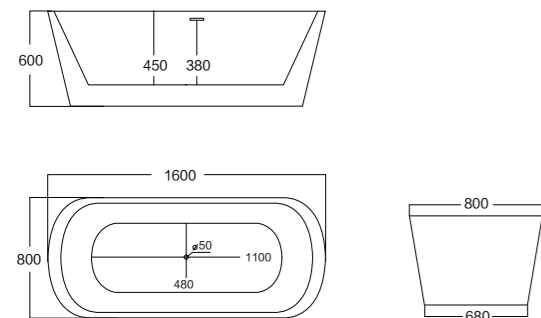

INDUSTRY- STANDARD BATHING

MODEL:301A

Size(mm): L/1600 W/800 H/600

Material: Acrylic

40HQ loading capacity:70pcs (single)
210pcs(stack-up)

MODEL:302A/302B

Size(mm): L/1600 W/780 H/590
 L/1740 W/840 H/620
 Material: Acrylic
 40HQ loading capacity:70pcs (single)
 210pcs(stack-up)

MODEL:303A

Size(mm): L/1640 W/850 H/570
 Material: Acrylic
 40HQ loading capacity:70pcs (single)

INDUSTRY- STANDARD BATHING

MODEL:304A/304B

Size(mm): L/1600 W/790 H/670
 L/1740 W/830 H/670

Material: Acrylic

40HQ loading capacity:70pcs (single)
 210pcs(stack-up)

MODEL:305A

Size(mm): L/1650 W/750 H/680(800)
 Material: Acrylic
 40HQ loading capacity:70pcs (single)
 210pcs(stack-up)

MODEL:306A/306B

Size(mm): L/1500 W/800 H/590
 L/1640 W/840 H/620
 Material: Acrylic
 40HQ loading capacity:70pcs (single)
 210pcs(stack-up)

MODEL:313A

Size(mm): L/1720 W/770 H/770
 Material: Acrylic
 40HQ loading capacity:70pcs (single)
 210pcs(stack-up)

MODEL:314A

Size(mm): L/1700 W/800 H/580

Material: Acrylic

40HQ loading capacity:70pcs (single)