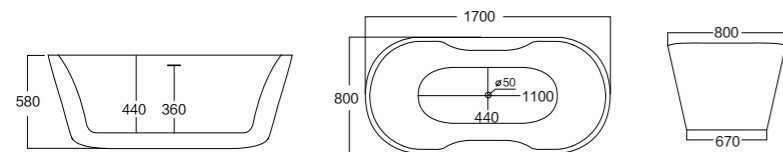

MODEL:308A

Size(mm): L/1500 W/750 H/610

Material: Acrylic

40HQ loading capacity:70pcs (single)

MODEL:310A

Size(mm): L/1700 W/750 H/600(640)

Material: Acrylic

40HQ loading capacity:70pcs (single)
210pcs(stack-up)

MODEL:311A

Size(mm): L/1700 W/720 H/590(720)

Material: Acrylic

40HQ loading capacity:70pcs (single)
210pcs(stack-up)

MODERN AND MINIMALISTIC

MODEL:312A

Size(mm): L/1720 W/700 H/700
 Material: Acrylic
 40HQ loading capacity:70pcs (single)
 210pcs(stack-up)

MODEL:313A

Size(mm): L/1720 W/770 H/770
 Material: Acrylic
 40HQ loading capacity:70pcs (single)
 210pcs(stack-up)

MODEL:314A

Size(mm): L/1700 W/800 H/580

Material: Acrylic

40HQ loading capacity:70pcs (single)

**MODERN AND
MINIMALISTIC**

MODEL:315A

Size(mm): L/1700 W/820 H/580

Material: Acrylic

40HQ loading capacity:70pcs (single)

210pcs(stack-up)

The perfect combination of aesthetic and practical bathroom space.