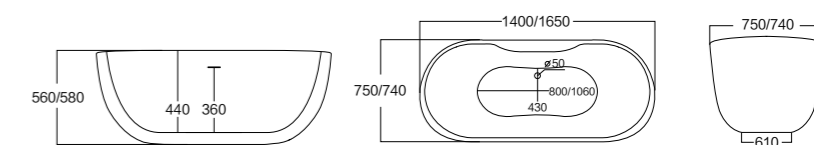

40HQ loading capacity:70pcs (single)
 210pcs(stack-up)

MODEL:305A

Size(mm): L/1650 W/750 H/680(800)
 Material: Acrylic
 40HQ loading capacity:70pcs (single)
 210pcs(stack-up)

MODEL:306A/306B

Size(mm): L/1500 W/800 H/590
 L/1640 W/840 H/620
 Material: Acrylic
 40HQ loading capacity:70pcs (single)
 210pcs(stack-up)

ULTIMATE COMFORT

MODEL:307A/307B

▲ MODEL:309A/309B

Size(mm): L/1500 W/750 H/590

L/1700 W/750 H/580

Material: Acrylic

40HQ loading capacity:70pcs (single)

◀ MODEL:307A/307B

Size(mm): L/1400 W/750 H/560

L/1650 W/740 H/580

Material: Acrylic

40HQ loading capacity:70pcs (single)
210pcs(stack-up)

MODERN AND MINIMALISTIC

The perfect combination of aesthetic and practical bathroom space.

MODEL:308A

Size(mm): L/1500 W/750 H/610

Material: Acrylic

40HQ loading capacity:70pcs (single)

MODEL:310A

Size(mm): L/1700 W/750 H/600(640)

Material: Acrylic

40HQ loading capacity:70pcs (single)
210pcs(stack-up)