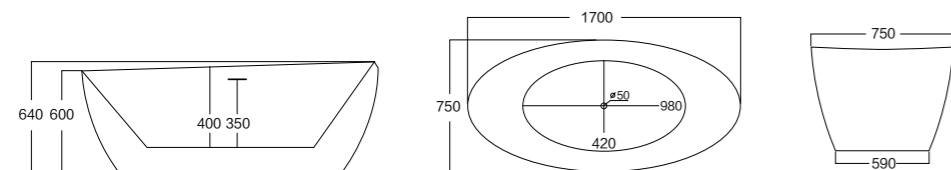

Size(mm): L/1400 W/750 H/560

L/1650 W/740 H/580

Material: Acrylic

40HQ loading capacity:70pcs (single)
210pcs(stack-up)

MODERN AND MINIMALISTIC

The perfect combination of aesthetic and practical bathroom space.

MODEL:308A

Size(mm): L/1500 W/750 H/610

Material: Acrylic

40HQ loading capacity:70pcs (single)

MODEL:310A

Size(mm): L/1700 W/750 H/600(640)

Material: Acrylic

40HQ loading capacity:70pcs (single)
210pcs(stack-up)

MODEL:311A

Size(mm): L/1700 W/720 H/590(720)

Material: Acrylic

40HQ loading capacity:70pcs (single)
210pcs(stack-up)

MODERN AND MINIMALISTIC

MODEL:312A

Size(mm): L/1720 W/700 H/700
 Material: Acrylic
 40HQ loading capacity:70pcs (single)
 210pcs(stack-up)

MODEL:313A

Size(mm): L/1720 W/770 H/770
 Material: Acrylic
 40HQ loading capacity:70pcs (single)
 210pcs(stack-up)

MODEL:314A

Size(mm): L/1700 W/800 H/580

Material: Acrylic

40HQ loading capacity:70pcs (single)