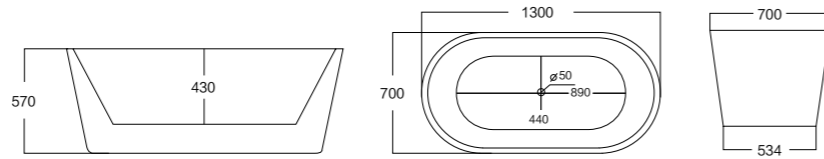

INDUSTRY- STANDARD BATHING

MODEL:301A

Size(mm): L/1600 W/800 H/600

Material: Acrylic

40HQ loading capacity:70pcs (single)
210pcs(stack-up)

MODEL:302A/302B

Size(mm): L/1600 W/780 H/590
 L/1740 W/840 H/620
 Material: Acrylic
 40HQ loading capacity:70pcs (single)
 210pcs(stack-up)

Size(mm): L/1400 W/750 H/560

L/1650 W/740 H/580

Material: Acrylic

40HQ loading capacity:70pcs (single)
210pcs(stack-up)

MODERN AND MINIMALISTIC

The perfect combination of aesthetic and practical bathroom space.

40HQ loading capacity:70pcs (single)

MODEL:323

Size(mm): L/1200 W/720 H/600

L/1300 W/720 H/600

L/1400 W/720 H/600

L/1500 W/750 H/600

L/1600 W/750 H/600

L/1700 W/750 H/600

Material: Acrylic

40HQ loading capacity:70pcs (single)

MODEL:324

Size(mm):	L/1200	W/700	H/570
	L/1300	W/700	H/570
	L/1400	W/700	H/570
	L/1500	W/700	H/570
	L/1600	W/750	H/570
Material:	Acrylic		
40HQ loading capacity:	70pcs (single) 210pcs(stack-up)		