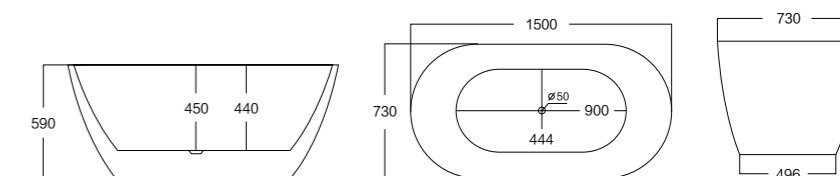

Material: Acrylic

40HQ loading capacity:70pcs (single)

MODEL:324

Size(mm):	L/1200	W/700	H/570
	L/1300	W/700	H/570
	L/1400	W/700	H/570
	L/1500	W/700	H/570
	L/1600	W/750	H/570
Material:	Acrylic		
40HQ loading capacity:	70pcs (single) 210pcs(stack-up)		

MODEL:325

Size(mm):	L/1300	W/700	H/590
	L/1400	W/700	H/590
	L/1500	W/750	H/590
	L/1700	W/800	H/590
Material:	Acrylic		
40HQ loading capacity:	70pcs (single) 210pcs(stack-up)		

MODERN AND MINIMALISTIC

MODEL:326A/326B

Size(mm): L/1400 W/720 H/590
 L/1500 W/750 H/590
 Material: Acrylic
 40HQ loading capacity:70pcs (single)
 210pcs(stack-up)

MODEL:327

Size(mm): L/1400 W/720 H/590
 L/1500 W/730 H/590
 L/1600 W/750 H/590
 Material: Acrylic
 40HQ loading capacity:70pcs (single)
 210pcs(stack-up)

MODEL:328

Size(mm): L/1700 W/750 H/580

Material: Acrylic

40HQ loading capacity:70pcs (single)
210pcs(stack-up)

MODEL:329A/329B

Size(mm): L/1500 W/740 H/590(690)
 L/1700 W/750 H/580(670)

Material: Acrylic

40HQ loading capacity:70pcs (single)
 210pcs(stack-up)