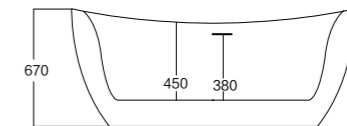

INDUSTRY- STANDARD BATHING

MODEL:301A

Size(mm): L/1600 W/800 H/600

Material: Acrylic

40HQ loading capacity:70pcs (single)
210pcs(stack-up)

MODEL:302A/302B

Size(mm): L/1600 W/780 H/590
 L/1740 W/840 H/620
 Material: Acrylic
 40HQ loading capacity:70pcs (single)
 210pcs(stack-up)

MODEL:303A

Size(mm): L/1640 W/850 H/570
 Material: Acrylic
 40HQ loading capacity:70pcs (single)

INDUSTRY- STANDARD BATHING

MODEL:304A/304B

Size(mm): L/1600 W/790 H/670
 L/1740 W/830 H/670

Material: Acrylic

40HQ loading capacity:70pcs (single)
 210pcs(stack-up)

MODEL:305A

Size(mm): L/1650 W/750 H/680(800)
 Material: Acrylic
 40HQ loading capacity:70pcs (single)
 210pcs(stack-up)

MODEL:306A/306B

Size(mm): L/1500 W/800 H/590
 L/1640 W/840 H/620
 Material: Acrylic
 40HQ loading capacity:70pcs (single)
 210pcs(stack-up)

MODEL:308A

Size(mm): L/1500 W/750 H/610

Material: Acrylic

40HQ loading capacity:70pcs (single)

MODEL:310A

Size(mm): L/1700 W/750 H/600(640)

Material: Acrylic

40HQ loading capacity:70pcs (single)
210pcs(stack-up)