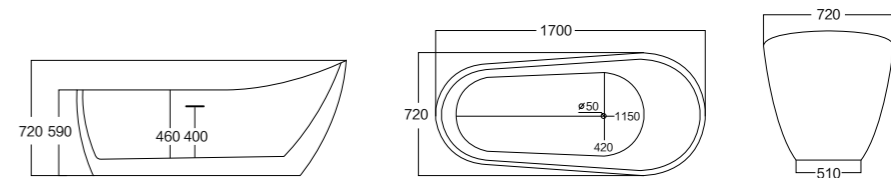

Size(mm): L/1400 W/750 H/560

L/1650 W/740 H/580

Material: Acrylic

40HQ loading capacity:70pcs (single)
210pcs(stack-up)

MODERN AND MINIMALISTIC

The perfect combination of aesthetic and practical bathroom space.

MODEL:308A

Size(mm): L/1500 W/750 H/610

Material: Acrylic

40HQ loading capacity:70pcs (single)

MODEL:310A

Size(mm): L/1700 W/750 H/600(640)

Material: Acrylic

40HQ loading capacity:70pcs (single)
210pcs(stack-up)

MODEL:311A

Size(mm): L/1700 W/720 H/590(720)

Material: Acrylic

40HQ loading capacity:70pcs (single)
210pcs(stack-up)

MODERN AND MINIMALISTIC

MODEL:312A

Size(mm): L/1720 W/700 H/700
 Material: Acrylic
 40HQ loading capacity:70pcs (single)
 210pcs(stack-up)

MODEL:313A

Size(mm): L/1720 W/770 H/770
 Material: Acrylic
 40HQ loading capacity:70pcs (single)
 210pcs(stack-up)

MODEL:314A

Size(mm): L/1700 W/800 H/580

Material: Acrylic

40HQ loading capacity:70pcs (single)