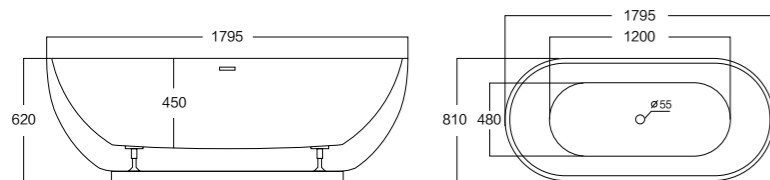

Size(mm): L/1400 W/720 H/590
 L/1500 W/750 H/590
 Material: Acrylic
 40HQ loading capacity:70pcs (single)
 210pcs(stack-up)

MODEL:327

Size(mm): L/1400 W/720 H/590
 L/1500 W/730 H/590
 L/1600 W/750 H/590
 Material: Acrylic
 40HQ loading capacity:70pcs (single)
 210pcs(stack-up)

MODEL:328

Size(mm): L/1700 W/750 H/580

Material: Acrylic

40HQ loading capacity:70pcs (single)
210pcs(stack-up)

MODEL:329A/329B

Size(mm): L/1500 W/740 H/590(690)
 L/1700 W/750 H/580(670)

Material: Acrylic

40HQ loading capacity:70pcs (single)
 210pcs(stack-up)

MODEL:330

Size(mm): L/1600 W/730 H/600

Material: Acrylic

40HQ loading capacity:70pcs (single)

MODEL:331

Size(mm): L/1795 W/810 H/620

Material: Acrylic

40HQ loading capacity:70pcs (single)
210pcs(stack-up)

MODEL:332

Size(mm): L/1500 W/750 H/580

Material: Acrylic

40HQ loading capacity:70pcs (single)

MODEL:333

Size(mm): L/1700 W/780 H/600
 Material: Acrylic
 40HQ loading capacity:70pcs (single)
 210pcs(stack-up)