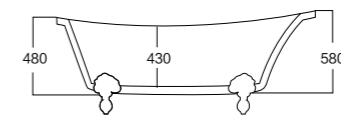

MODEL:321A

Size(mm): L/1700 W/800 H/580(480)

Material: Acrylic

40HQ loading capacity:70pcs (single)
210pcs(stack-up)