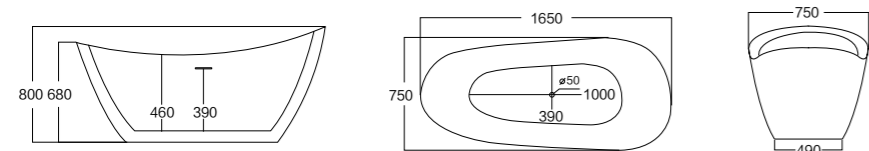

INDUSTRY- STANDARD BATHING

MODEL:301A

Size(mm): L/1600 W/800 H/600

Material: Acrylic

40HQ loading capacity:70pcs (single)
210pcs(stack-up)

MODEL:302A/302B

Size(mm): L/1600 W/780 H/590
 L/1740 W/840 H/620
 Material: Acrylic
 40HQ loading capacity:70pcs (single)
 210pcs(stack-up)

MODEL:303A

Size(mm): L/1640 W/850 H/570
 Material: Acrylic
 40HQ loading capacity:70pcs (single)

INDUSTRY- STANDARD BATHING

MODEL:304A/304B

Size(mm): L/1600 W/790 H/670
 L/1740 W/830 H/670

Material: Acrylic

40HQ loading capacity:70pcs (single)
 210pcs(stack-up)

MODEL:305A

Size(mm): L/1650 W/750 H/680(800)
 Material: Acrylic
 40HQ loading capacity:70pcs (single)
 210pcs(stack-up)

MODEL:306A/306B

Size(mm): L/1500 W/800 H/590
 L/1640 W/840 H/620
 Material: Acrylic
 40HQ loading capacity:70pcs (single)
 210pcs(stack-up)

Size(mm): L/1400 W/750 H/560

L/1650 W/740 H/580

Material: Acrylic

40HQ loading capacity:70pcs (single)
210pcs(stack-up)

MODERN AND MINIMALISTIC

The perfect combination of aesthetic and practical bathroom space.