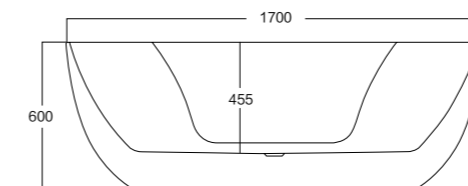

MODEL:343

Size(mm): L/1700 W/780 H/600
Material: Acrylic
40HQ loading capacity:70pcs (single)
210pcs(stack-up)

MODEL:344

Size(mm): L/1700 W/780 H/600
 Material: Acrylic
 40HQ loading capacity:70pcs (single)