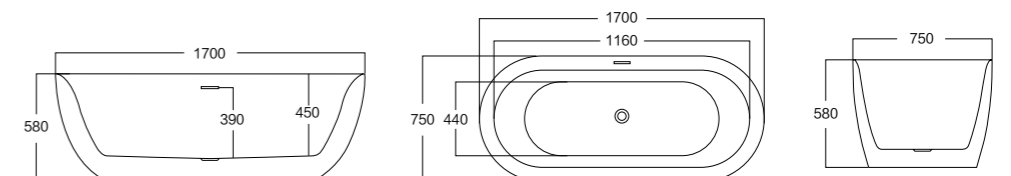

INDUSTRY- STANDARD BATHING

MODEL:301A

Size(mm): L/1600 W/800 H/600

Material: Acrylic

40HQ loading capacity:70pcs (single)
210pcs(stack-up)

MODEL:302A/302B

Size(mm): L/1600 W/780 H/590
 L/1740 W/840 H/620
 Material: Acrylic
 40HQ loading capacity:70pcs (single)
 210pcs(stack-up)

MODEL:325

Size(mm):	L/1300	W/700	H/590
	L/1400	W/700	H/590
	L/1500	W/750	H/590
	L/1700	W/800	H/590
Material:	Acrylic		
40HQ loading capacity:	70pcs (single) 210pcs(stack-up)		

MODERN AND MINIMALISTIC

MODEL:326A/326B

Size(mm): L/1400 W/720 H/590
 L/1500 W/750 H/590
 Material: Acrylic
 40HQ loading capacity:70pcs (single)
 210pcs(stack-up)

MODEL:327

Size(mm): L/1400 W/720 H/590
 L/1500 W/730 H/590
 L/1600 W/750 H/590
 Material: Acrylic
 40HQ loading capacity:70pcs (single)
 210pcs(stack-up)

MODEL:328

Size(mm): L/1700 W/750 H/580

Material: Acrylic

40HQ loading capacity:70pcs (single)
210pcs(stack-up)

MODEL:329A/329B

Size(mm): L/1500 W/740 H/590(690)
 L/1700 W/750 H/580(670)

Material: Acrylic

40HQ loading capacity:70pcs (single)
 210pcs(stack-up)