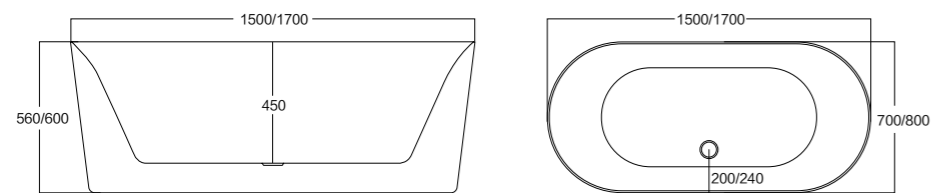

MODEL:341 L/R

Size(mm): L/1700 W/780 H/600

Material: Acrylic

40HQ loading capacity:70pcs (single)

MODEL:342

Size(mm): L/1700 W/780 H/600

Material: Acrylic

40HQ loading capacity:70pcs (single)

MODEL:343

Size(mm): L/1700 W/780 H/600
Material: Acrylic
40HQ loading capacity:70pcs (single)
210pcs(stack-up)

MODEL:344

Size(mm): L/1700 W/780 H/600
 Material: Acrylic
 40HQ loading capacity:70pcs (single)

luxurious bathing pleasure.

MODEL:345

Size(mm): L/1500 W/700 H/560
L/1700 W/800 H/600

Material: Acrylic

40HQ loading capacity:70pcs (single)
210pcs(stack-up)

Colour Atla

Color the art life !

Note: The bathtub will be stacked and the size will vary.