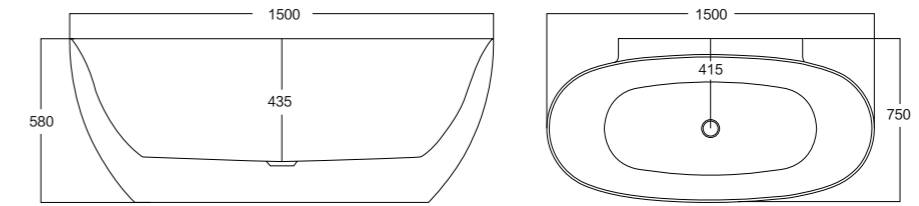

MODEL:336

Size(mm): L/1700 W/800 H/580

Material: Acrylic

40HQ loading capacity:70pcs (single)

MODEL:337

Size(mm): L/1700 W/800 H/580

Material: Acrylic

40HQ loading capacity:70pcs (single)

MODEL:338

Size(mm): L/1500 W/720 H/560
L/1700 W/780 H/620

Material: Acrylic

40HQ loading capacity:70pcs (single)

luxurious bathing pleasure.

MODEL:339

Size(mm): L/1500 W/750 H/580

Material: Acrylic