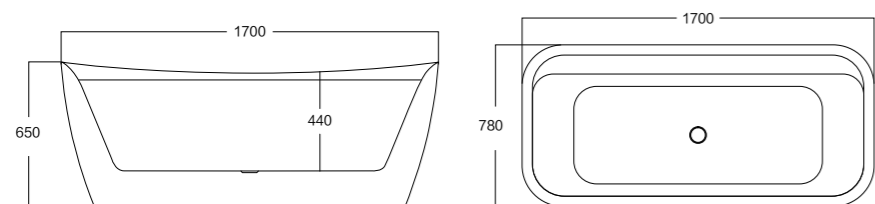

MODEL:328

Size(mm): L/1700 W/750 H/580

Material: Acrylic

40HQ loading capacity:70pcs (single)
210pcs(stack-up)

MODEL:329A/329B

Size(mm): L/1500 W/740 H/590(690)
 L/1700 W/750 H/580(670)

Material: Acrylic

40HQ loading capacity:70pcs (single)
 210pcs(stack-up)

MODEL:330

Size(mm): L/1600 W/730 H/600

Material: Acrylic

40HQ loading capacity:70pcs (single)

MODEL:331

Size(mm): L/1795 W/810 H/620

Material: Acrylic

40HQ loading capacity:70pcs (single)
210pcs(stack-up)

MODEL:332

Size(mm): L/1500 W/750 H/580

Material: Acrylic

40HQ loading capacity:70pcs (single)

MODEL:333

Size(mm): L/1700 W/780 H/600
 Material: Acrylic
 40HQ loading capacity:70pcs (single)
 210pcs(stack-up)

MODEL:334

Size(mm): L/1700 W/780 H/650

Material: Acrylic

40HQ loading capacity:70pcs (single)

MODEL:335

Size(mm): L/1700 W/780 H/600

Material: Acrylic

40HQ loading capacity:70pcs (single)