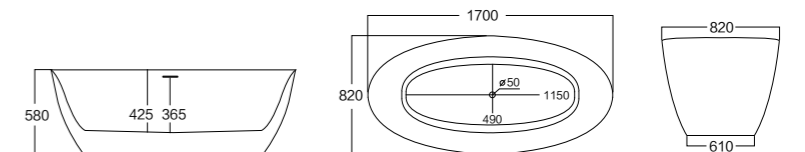

MODEL:311A

Size(mm): L/1700 W/720 H/590(720)

Material: Acrylic

40HQ loading capacity:70pcs (single)
210pcs(stack-up)

MODERN AND MINIMALISTIC

MODEL:312A

Size(mm): L/1720 W/700 H/700
 Material: Acrylic
 40HQ loading capacity:70pcs (single)
 210pcs(stack-up)

MODEL:313A

Size(mm): L/1720 W/770 H/770
 Material: Acrylic
 40HQ loading capacity:70pcs (single)
 210pcs(stack-up)

MODEL:314A

Size(mm): L/1700 W/800 H/580

Material: Acrylic

40HQ loading capacity:70pcs (single)

**MODERN AND
MINIMALISTIC**

MODEL:315A

Size(mm): L/1700 W/820 H/580

Material: Acrylic

40HQ loading capacity:70pcs (single)

210pcs(stack-up)

The perfect combination of aesthetic and practical bathroom space.

MODEL:316A/316B

Size(mm): L/1530 W/770 H/590
 L/1700 W/800 H/590
 Material: Acrylic
 40HQ loading capacity:70pcs (single)
 210pcs(stack-up)

ULTIMATE COMFORT

MODEL:317A

Size(mm): L/1700 W/800 H/580

Material: Acrylic