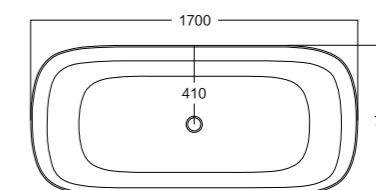

MODEL:336

Size(mm): L/1700 W/800 H/580

Material: Acrylic

40HQ loading capacity:70pcs (single)

MODEL:337

Size(mm): L/1700 W/800 H/580

Material: Acrylic

40HQ loading capacity:70pcs (single)

MODEL:338

Size(mm): L/1500 W/720 H/560
L/1700 W/780 H/620

Material: Acrylic

40HQ loading capacity:70pcs (single)

luxurious bathing pleasure.

MODEL:339

Size(mm): L/1500 W/750 H/580

Material: Acrylic

MODEL:341 L/R

Size(mm): L/1700 W/780 H/600

Material: Acrylic

40HQ loading capacity:70pcs (single)

MODEL:342

Size(mm): L/1700 W/780 H/600

Material: Acrylic

40HQ loading capacity:70pcs (single)

MODEL:343

Size(mm): L/1700 W/780 H/600
Material: Acrylic
40HQ loading capacity:70pcs (single)
210pcs(stack-up)

MODEL:344

Size(mm): L/1700 W/780 H/600
 Material: Acrylic
 40HQ loading capacity:70pcs (single)