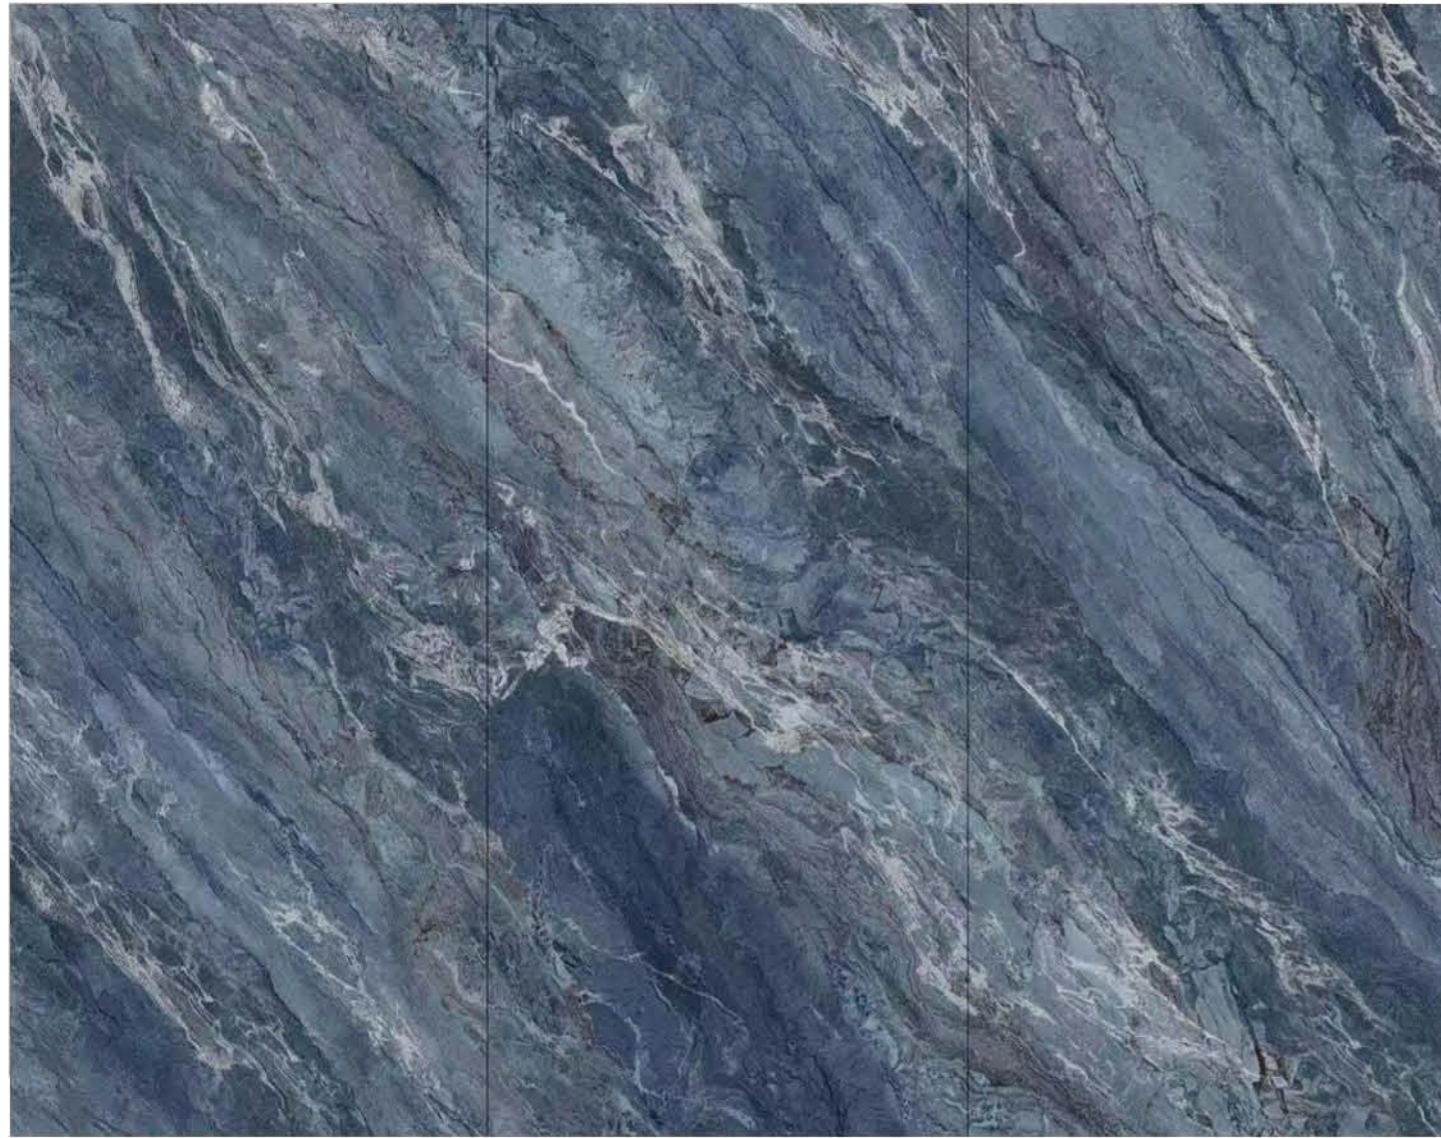

M GH-100 N 亞馬遜藍

Amazon Blue Slate (Integrated) ●