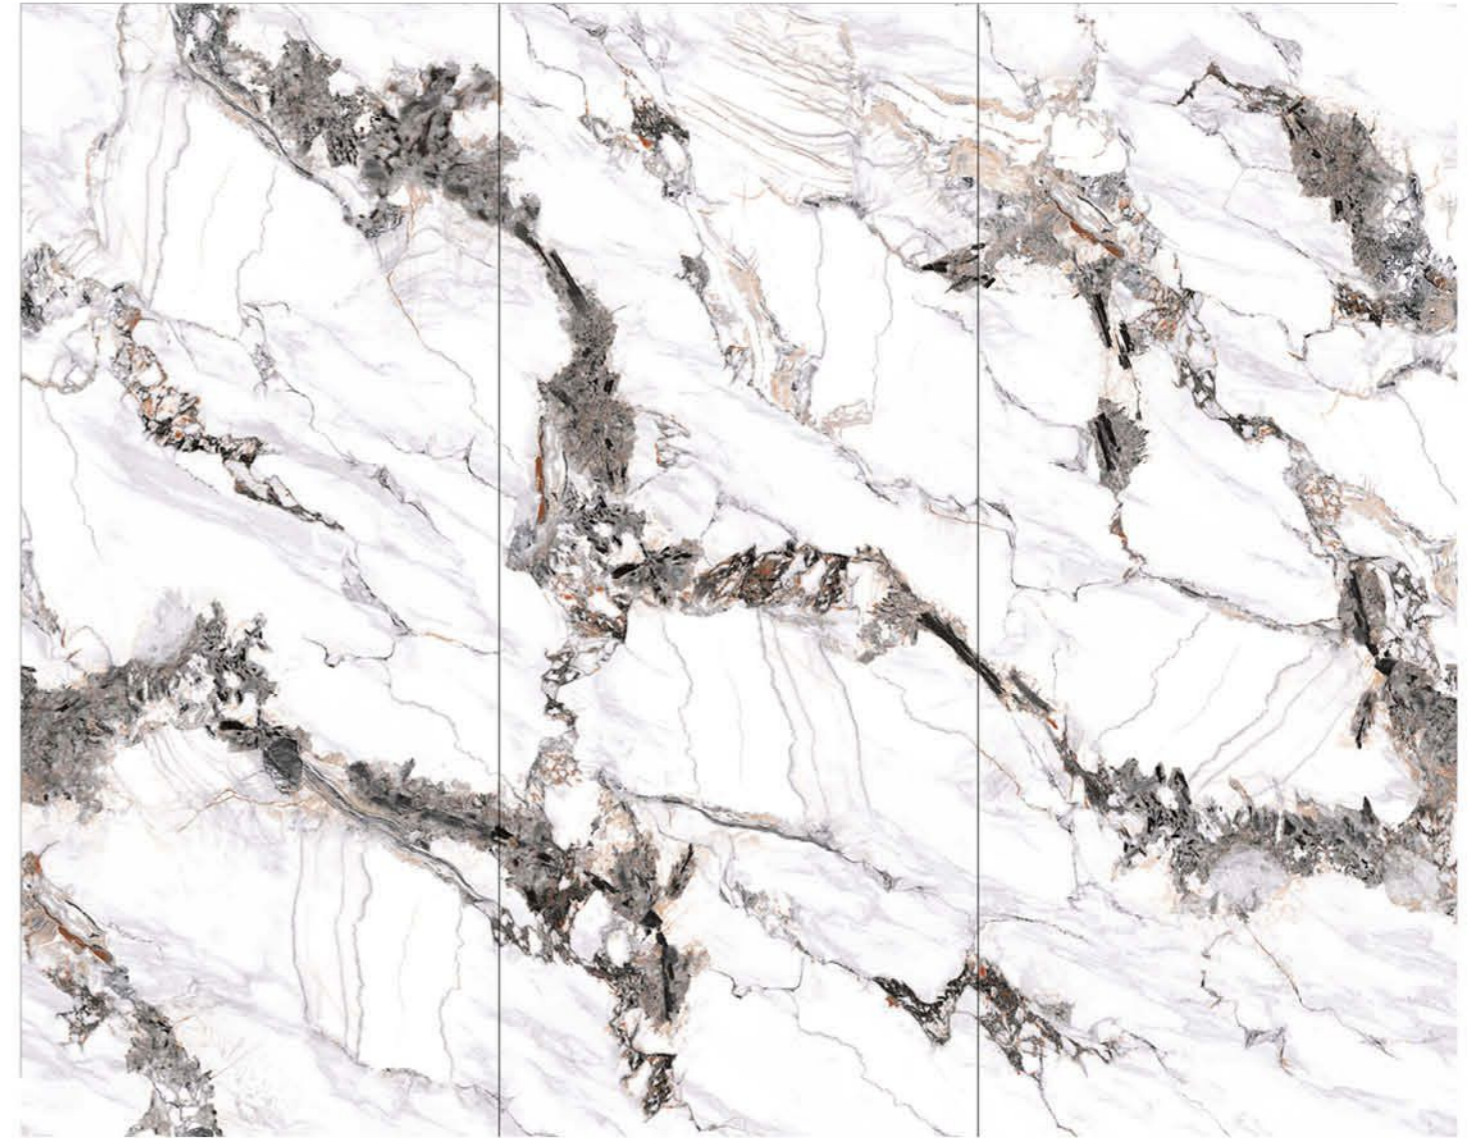

M GH-173 N 翡冷翠.石

Florence Slate (Integrated) ●