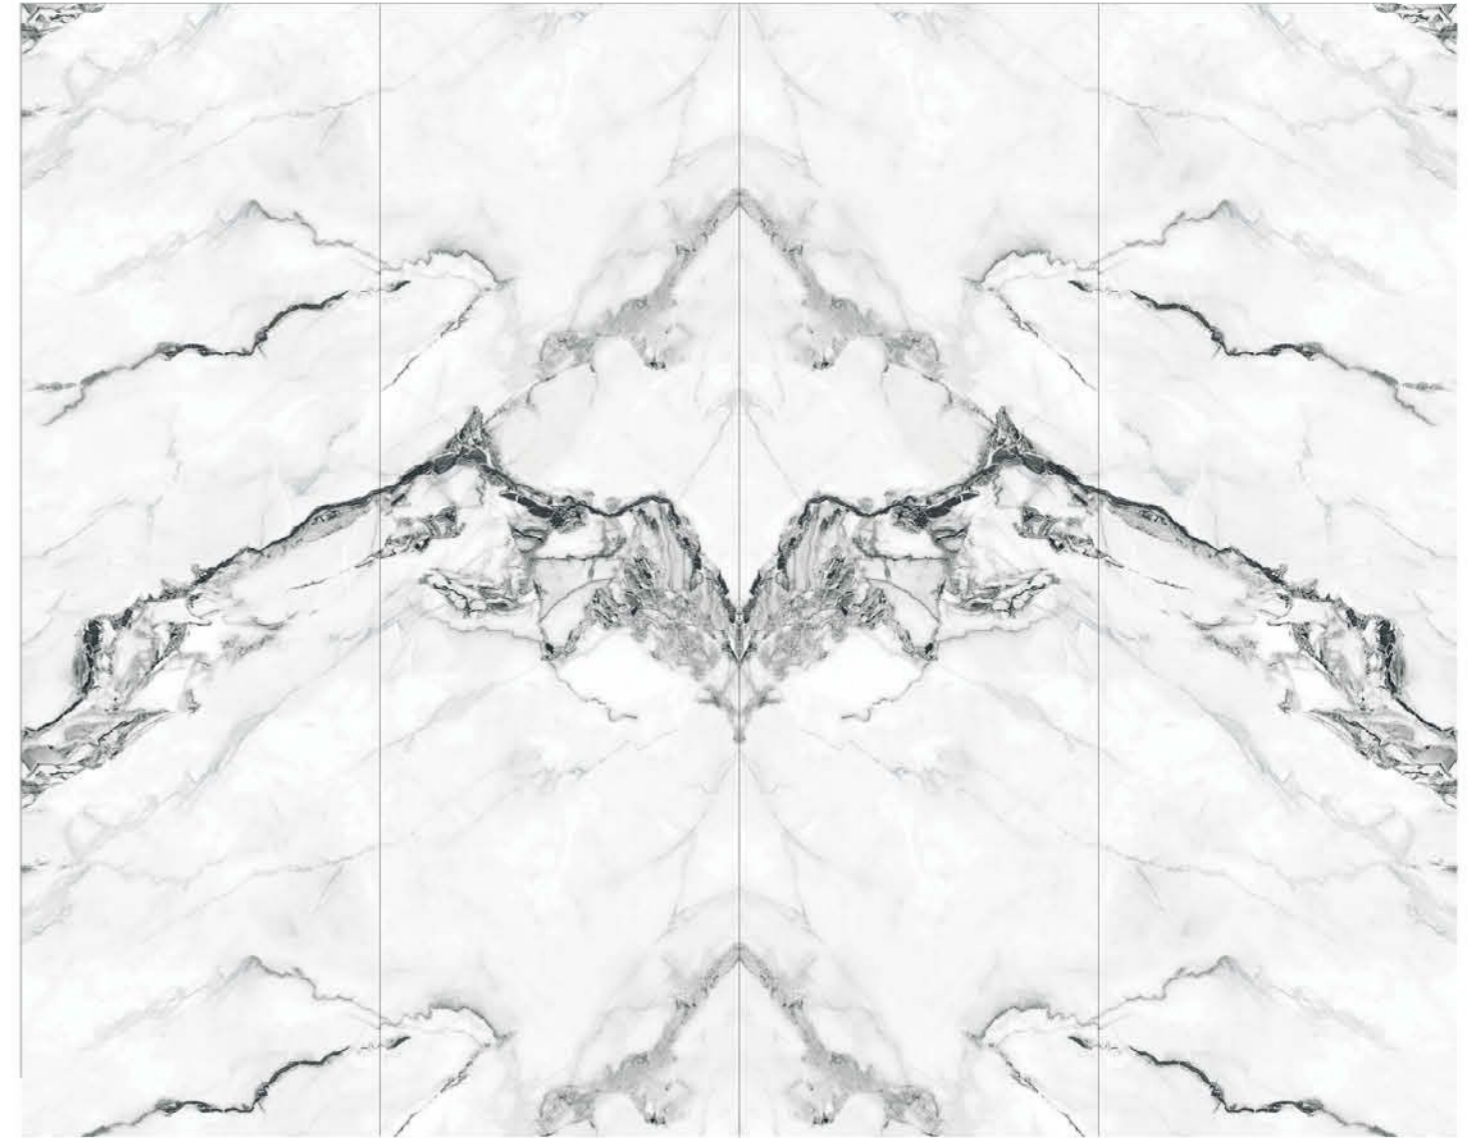

M GH-177 N 阿爾卑斯白

Alpine White (Integrated) ●