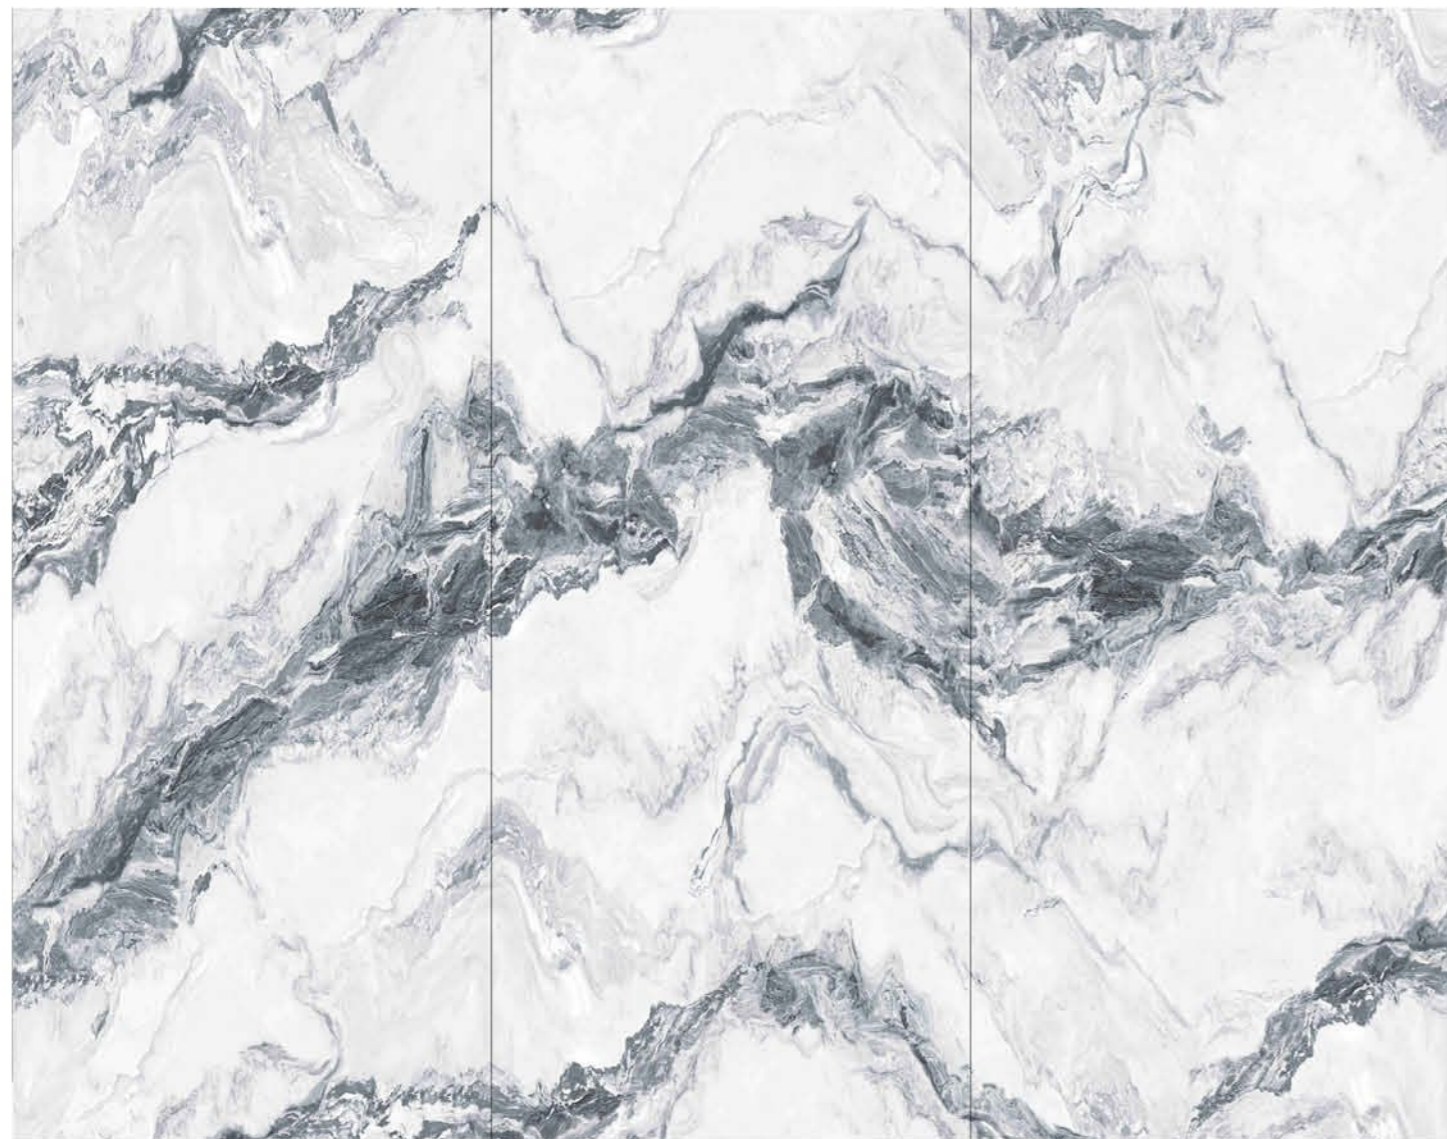

M GH-40 N 潘多拉

Pandora Slate (Integrated) ●

M GH-100 N 亞馬遜藍

Amazon Blue Slate (Integrated) ●

M GH-173 N 翡冷翠.石

Florence Slate (Integrated) ●

M GH-174 N 雲水瑤

Yunshui Yao Slate (Integrated) ●