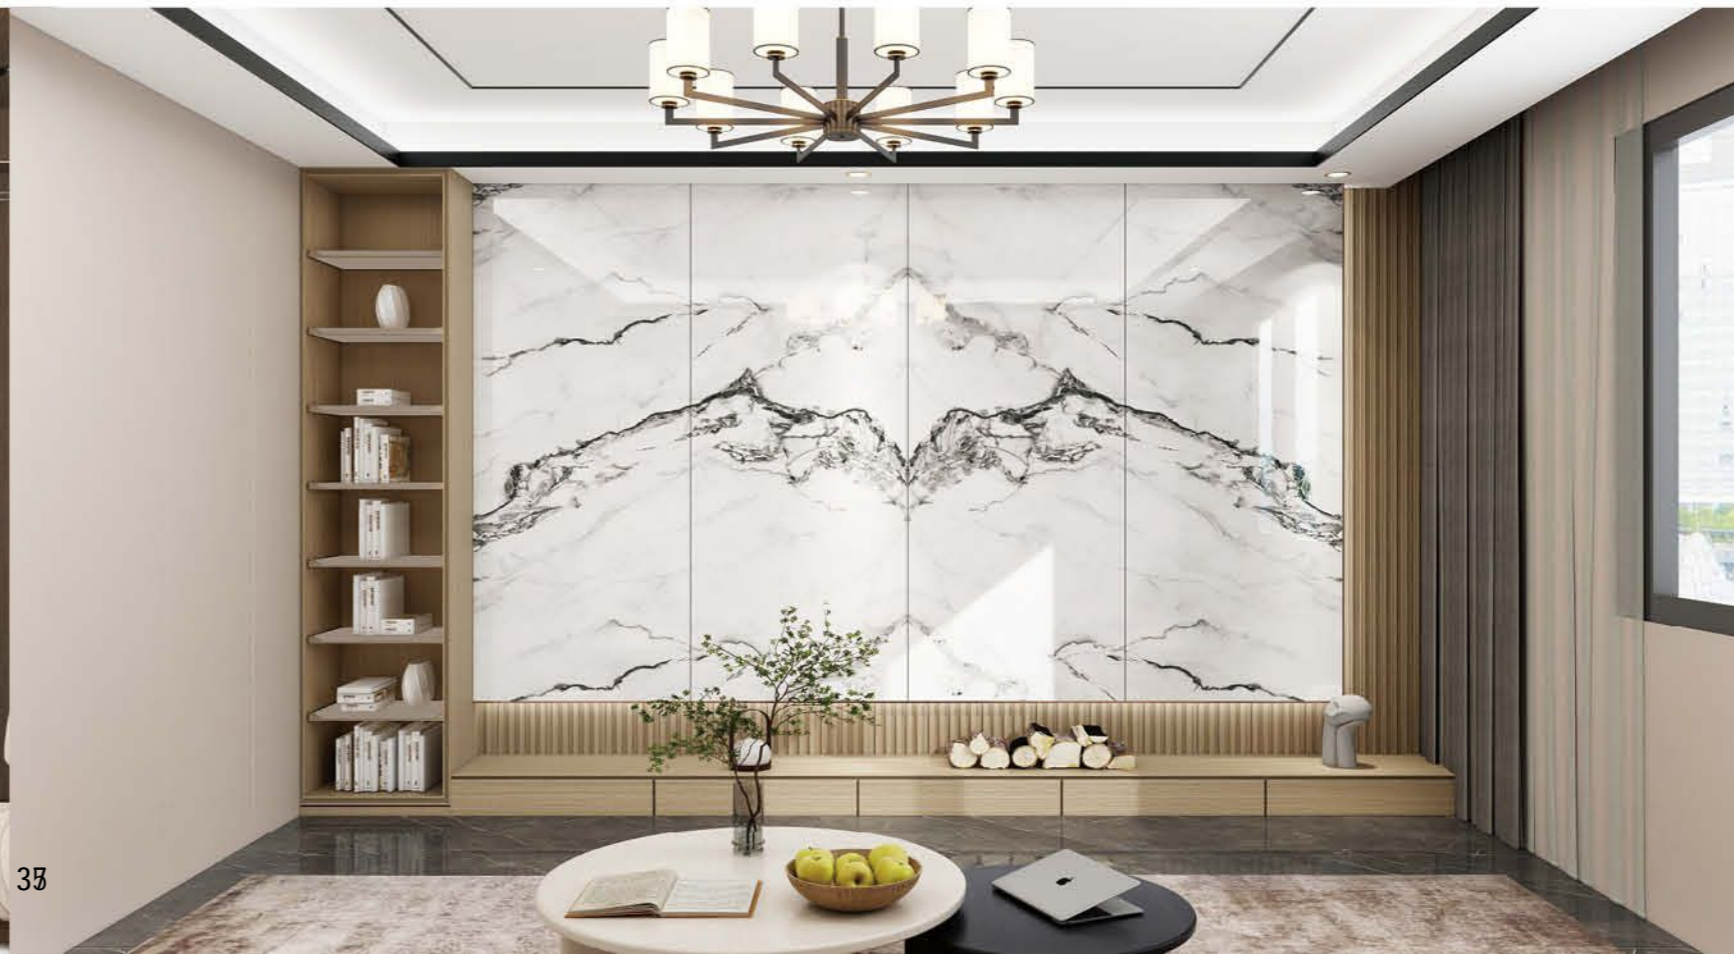

M GH-175 N 藍色星際

Blue Firmament Slate (Integrated) ●

M GH-176 N 皇家琥珀

Royal Amber Slate (Integrated) ●

M GH-177 N 阿爾卑斯白

Alpine White (Integrated) ●

**Matel Wire**

**Drawing Series**