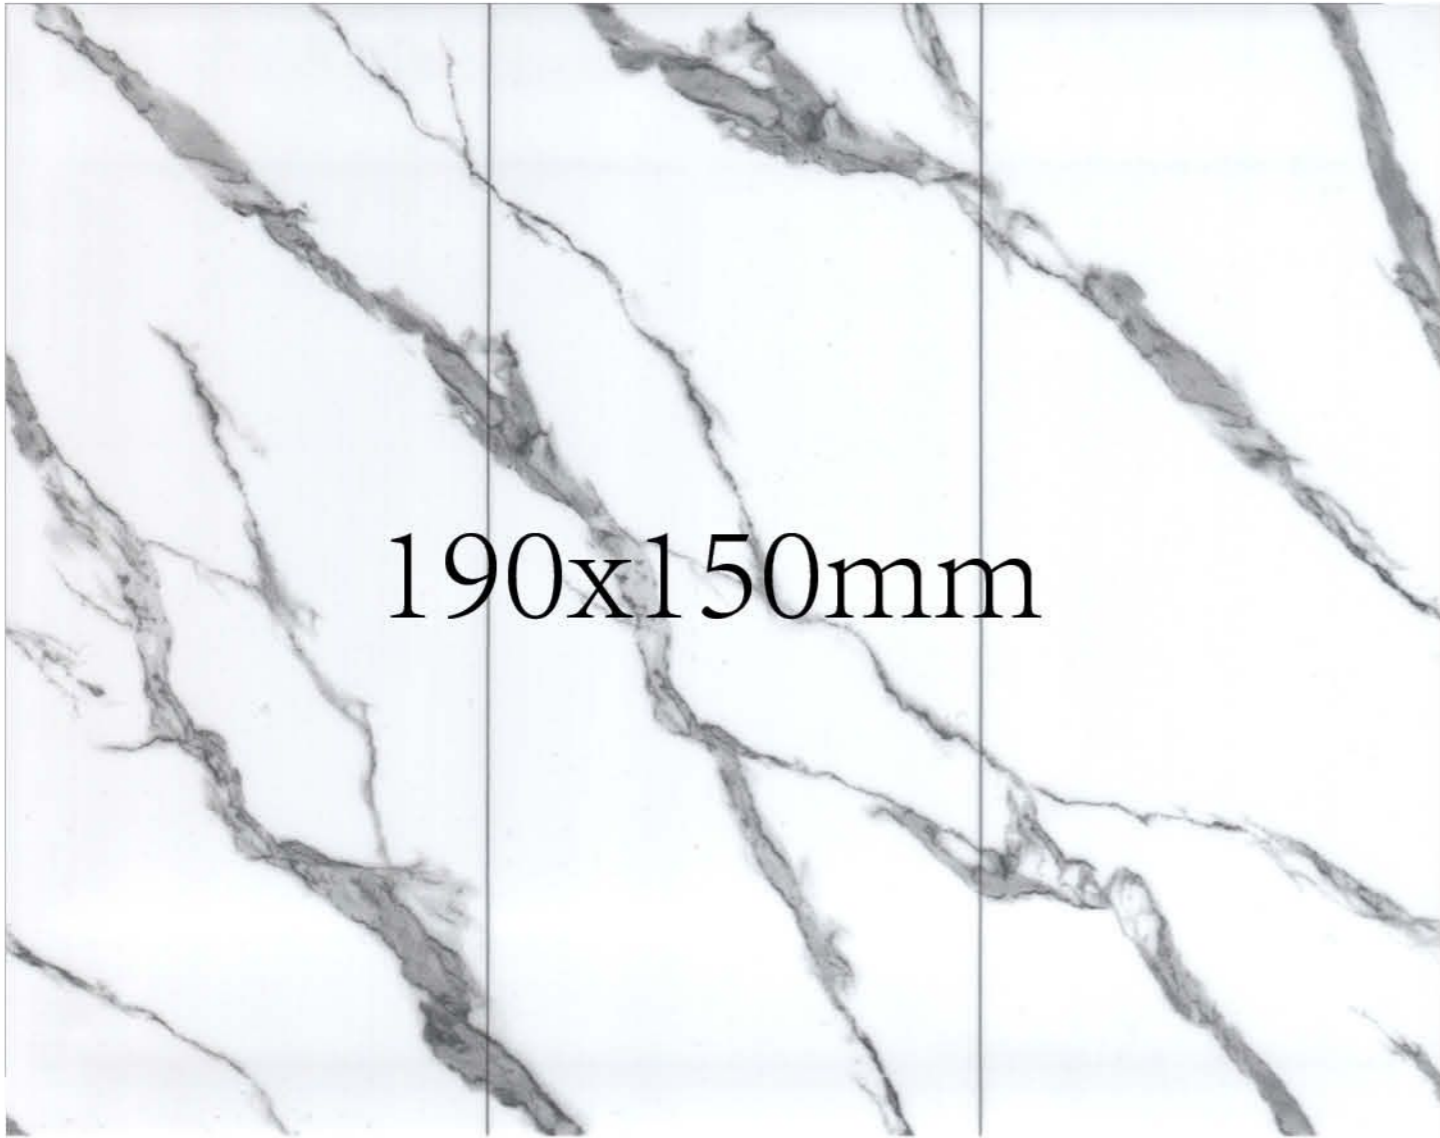

## HIGH GLOSS PET MARBLE PATTERN

New Collection.

M GH-172A N 喀納斯石

Kanas Slate ●

M GH-172B N 喀納斯石

Kanas Slate ●

3D 連紋高光PET大理石紋  
**3D CONTINUOUS**  
 Pattern High Gloss PET Marble Pattern

190x150mm