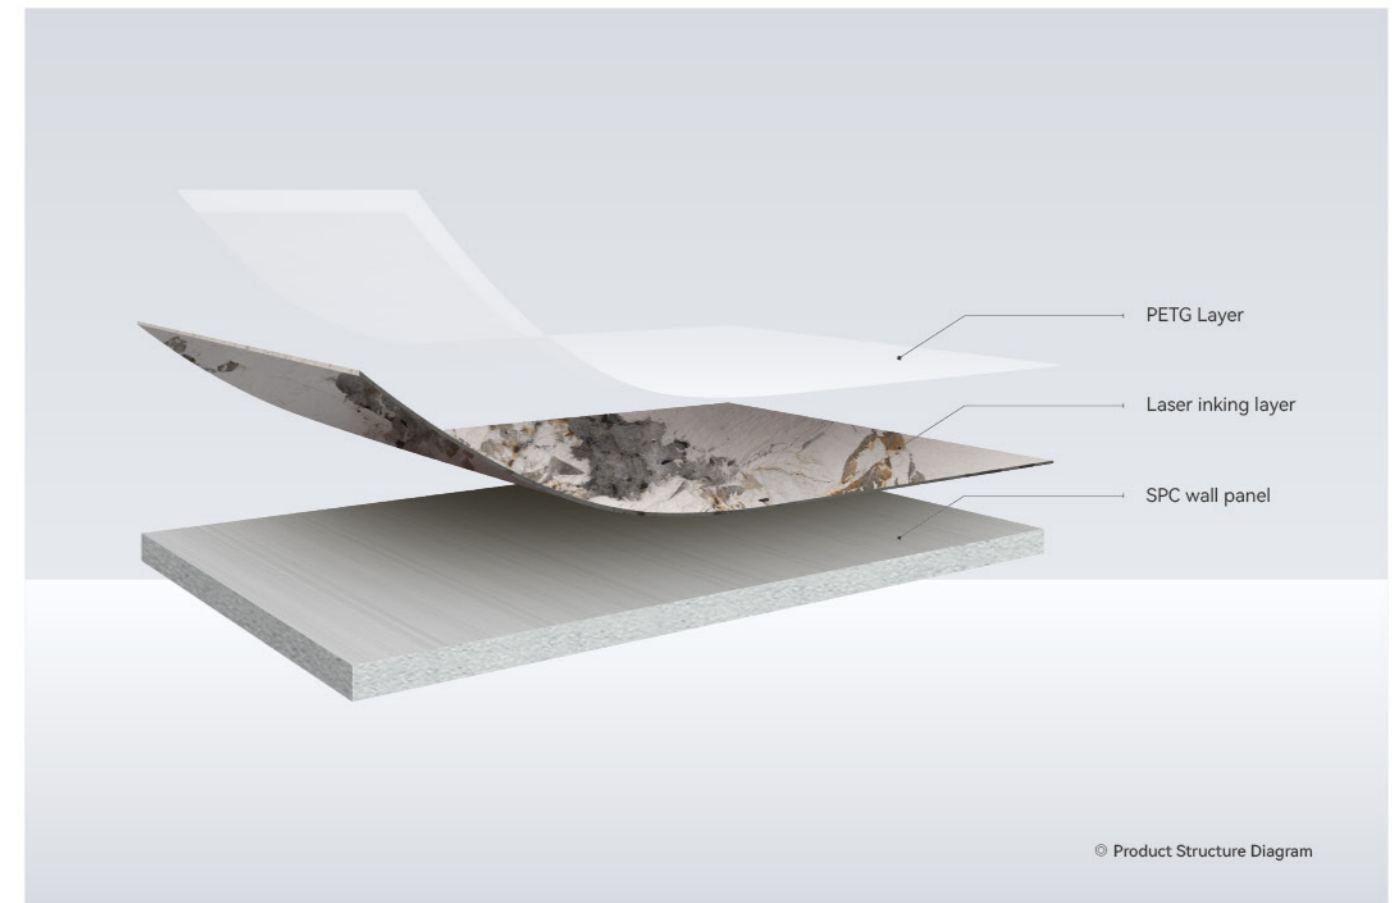

PRODUCT INFORMATION

Picture	Material \ cross-section	size(mm)	Surface technology	Ep rating	Fire rating	Advantage	Splicing method
SPC background painting	SPC+PETG	Width: 1100 Length: 2800 Thickness: 5	Laser inking	E0	B1	Water proof & Bendable	Tight splicing/ metal profile splicing