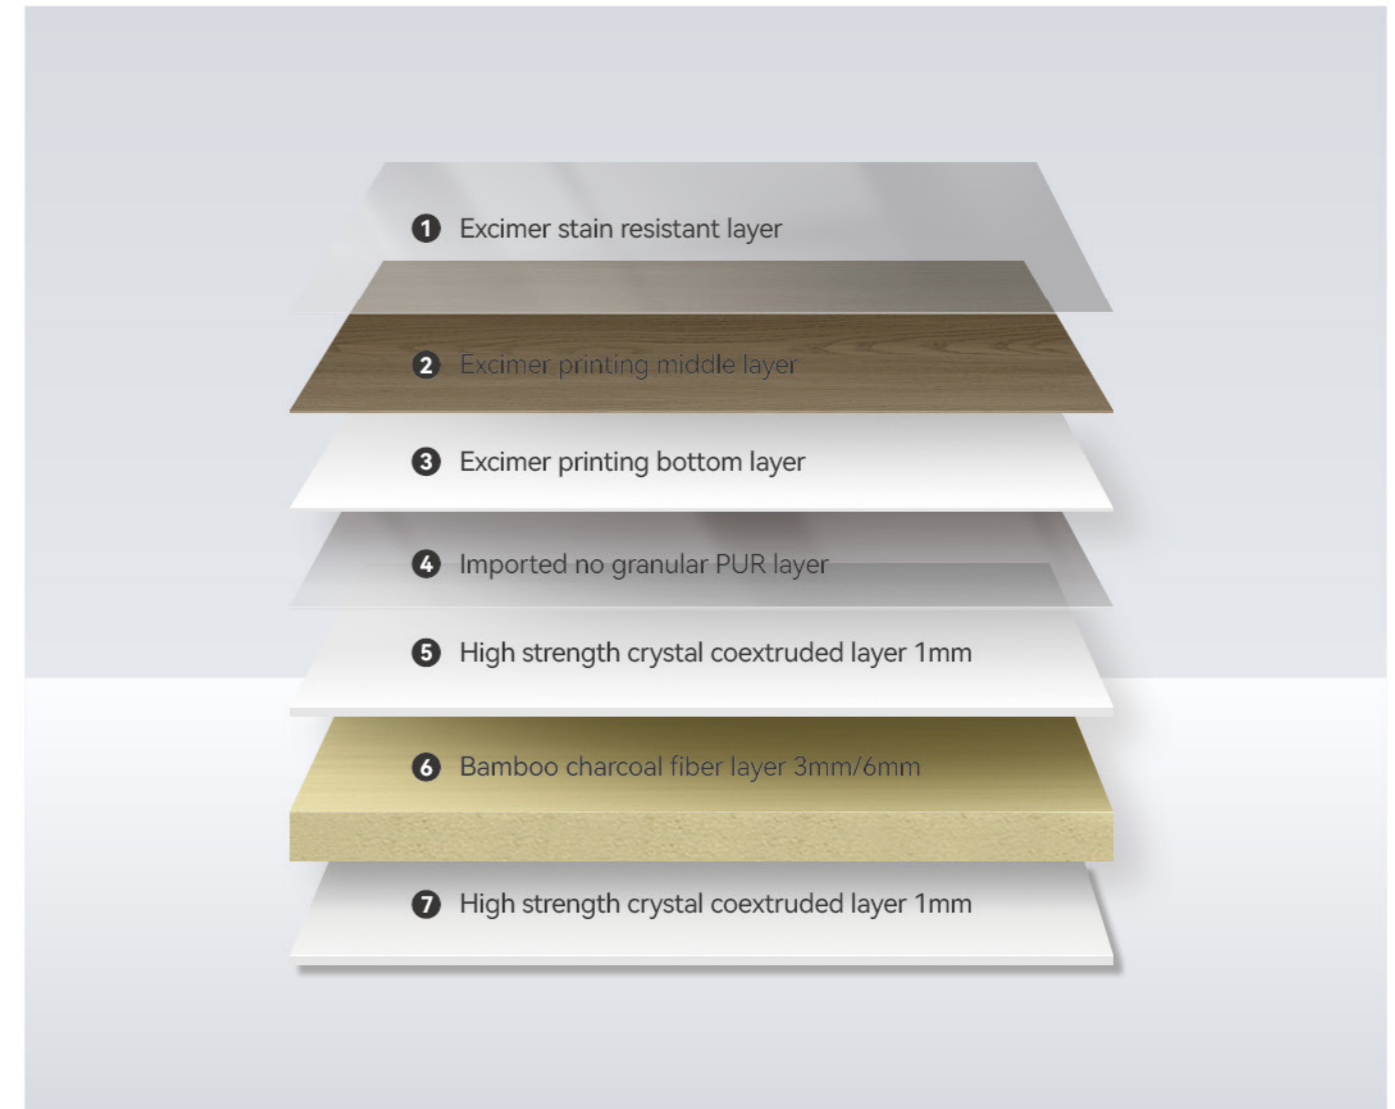

**08** UHDIfinite Link Picture - BLACK 37

---

**09** UHD Infinite Link Picture - WARM LUXURY STONE 43

---

**10** UHD Infinite Link Picture - BLUE GREEN LUXURY STONE 57

---

**11** UHD Infinite Link Picture - WOOD GRAIN 69

### PRODUCT INFORMATION

Name	Material \ cross-section	Size(mm)	Process	Ep rating	Fire rating	Advantage	Splicing method
WPC wall panel	Crystal like co extruded layer+Bamboo charcoal fiber	Width: 1100 Length: 2800/ Customized length under 6000 Thickness: 5/8	PUR coating/ PUR flat sticker	ENF	B1	Eco-friendly/ Flame retardant/ waterproof/ bendable	Tight splicing/ metal profile connection/ process seam