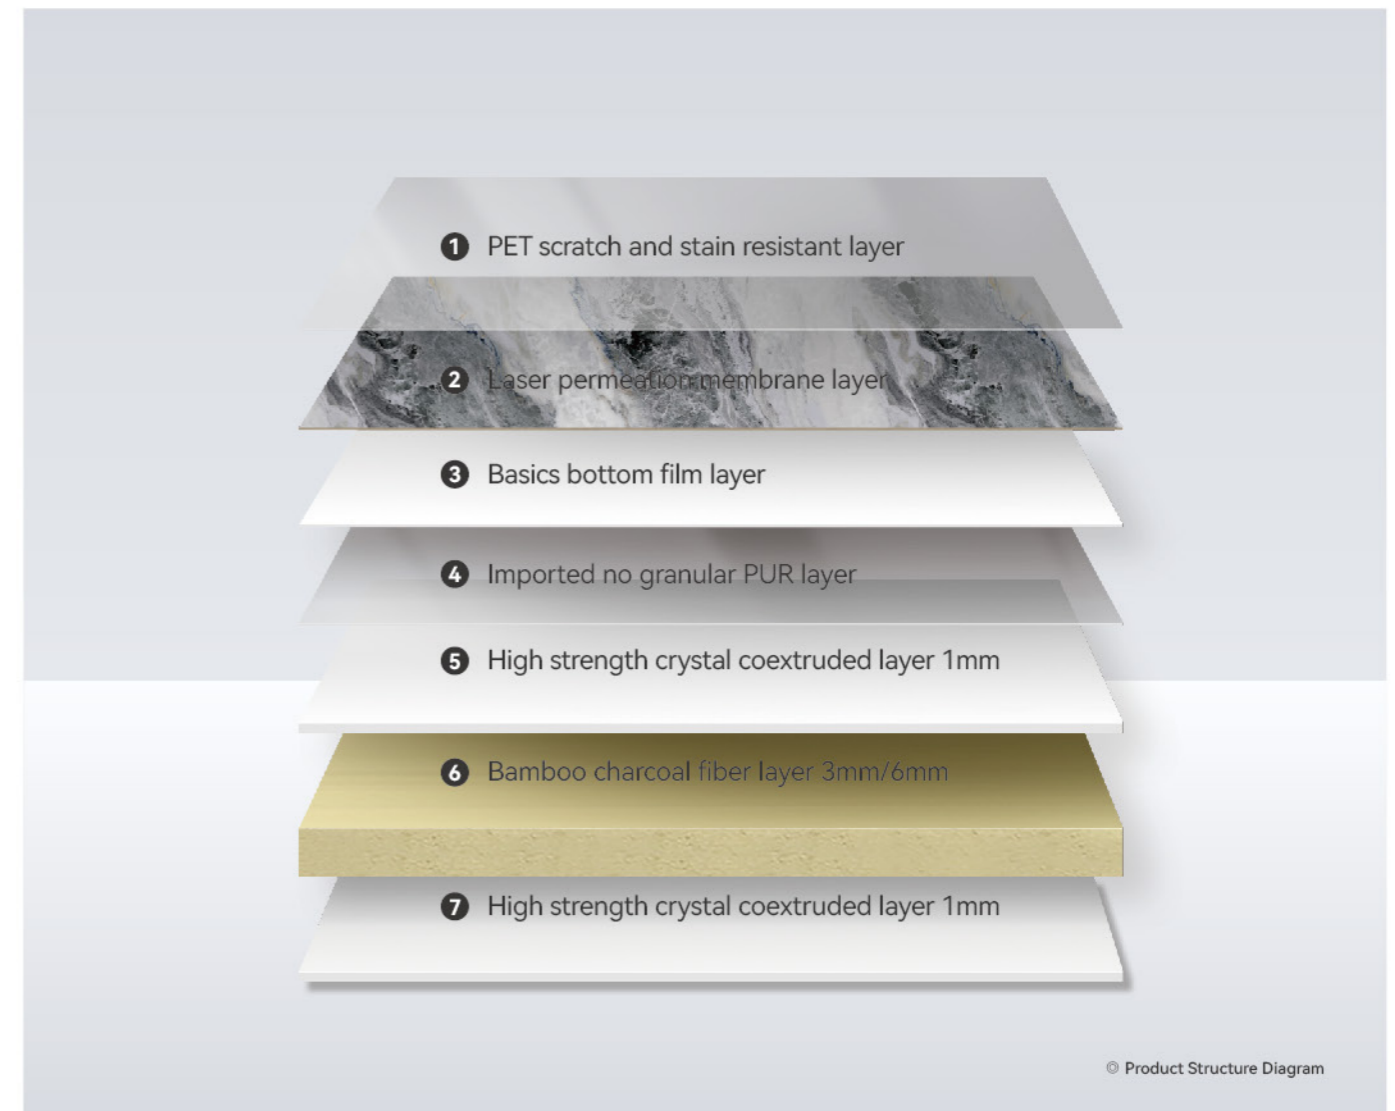

### BAMBOO GRILLE

Picture	Name	Cross-section	Size(mm)	Ep rating	Fire rating	Advantage
	170 bamboo and wood grating		Width: 170 Length: 3000 Thickness: 23.5	B1	E0	waterproof/ bendable
	100 arc grid		Width: 100 Length: 3000 Thickness: 19.5	B1	E0	waterproof/ bendable
	157 inner arc grille		Width: 157 Length: 3000 Thickness: 18.5	B1	E0	waterproof/ bendable
	150 arc grid		Width: 150 Length: 3000 Thickness: 15	B1	E0	waterproof/ bendable
	160 triangular grille		Width: 160 Length: 3000 Thickness: 15	B1	E0	waterproof/ bendable
	115 wave grating		Width: 115 Length: 3000 Thickness: 13	B1	E0	waterproof/ bendable
	95 stepped grille		Width: 95 Length: 3000 Thickness: 20	B1	E0	waterproof/ bendable

### BAMBOO CHARCOAL GRILLE

Picture	Name	Cross-section	Size(mm)	Ep rating	Fire rating	Advantage
	153*24 solid grid		Width: 153 Length: 3000 Thickness: 24	B1	E0	waterproof
	110*18 solid grid		Width: 110 Length: 3000 Thickness: 18	B1	E0	waterproof
	120*9 solid grid		Width: 120 Length: 3000 Thickness: 9	B1	E0	waterproof
	70 Corrugated grating		Width: 70 Length: 3000/3600 Thickness: 15	B1	E0	waterproof
	40 Corrugated grating		Width: 40 Length: 3000/3600 Thickness: 15	B1	E0	waterproof

### PRODUCT INFORMATION

Picture	Material \ cross-section	Size(mm)	Surface technology	Ep rating	Fire rating	Advantage	Splicing method
HD Printing Wall Panel 2.8m	WPC+PETG	Width: 1100 Length: 2800 Thickness: 5/8	Bright PETG Matte PETG	E0	B1	Water proof & Bendable	Tight splicing/ metal profile splicing
HD Printing Wall Panel Custom Size	WPC+PETG	Width: Custom width within 1100 Length: Custom lengths within 2800 Thickness: 5/8	Bright PETG Matte PETG	E0	B1	Water proof & Bendable	Tight splicing/ metal profile splicing

### PRODUCT INFORMATION

Picture	Material \ cross-section	size(mm)	Surface technology	Ep rating	Fire rating	Advantage	Splicing method
SPC background painting	SPC+PETG	Width: 1100 Length: 2800 Thickness: 5	Laser inking	E0	B1	Water proof & Bendable	Tight splicing/ metal profile splicing