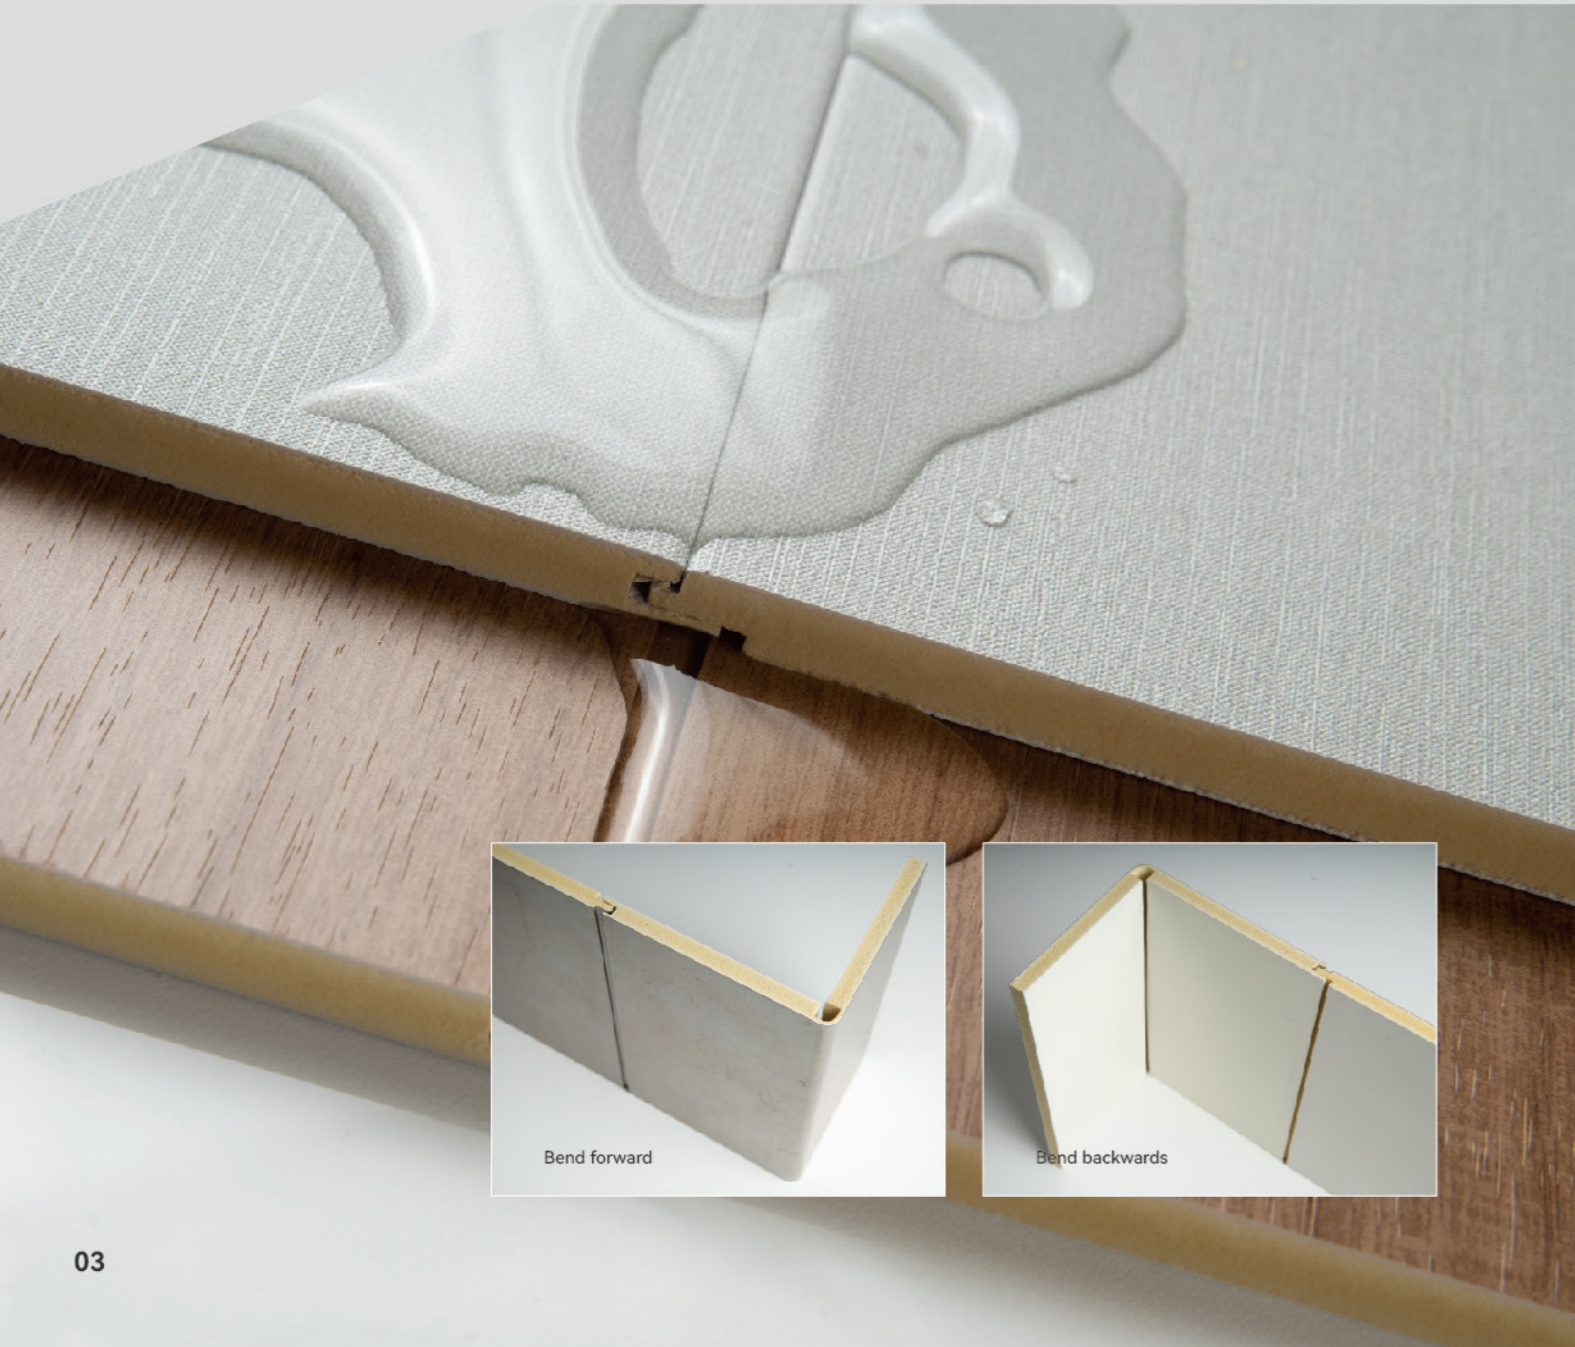

02

WPC Solid splicing board