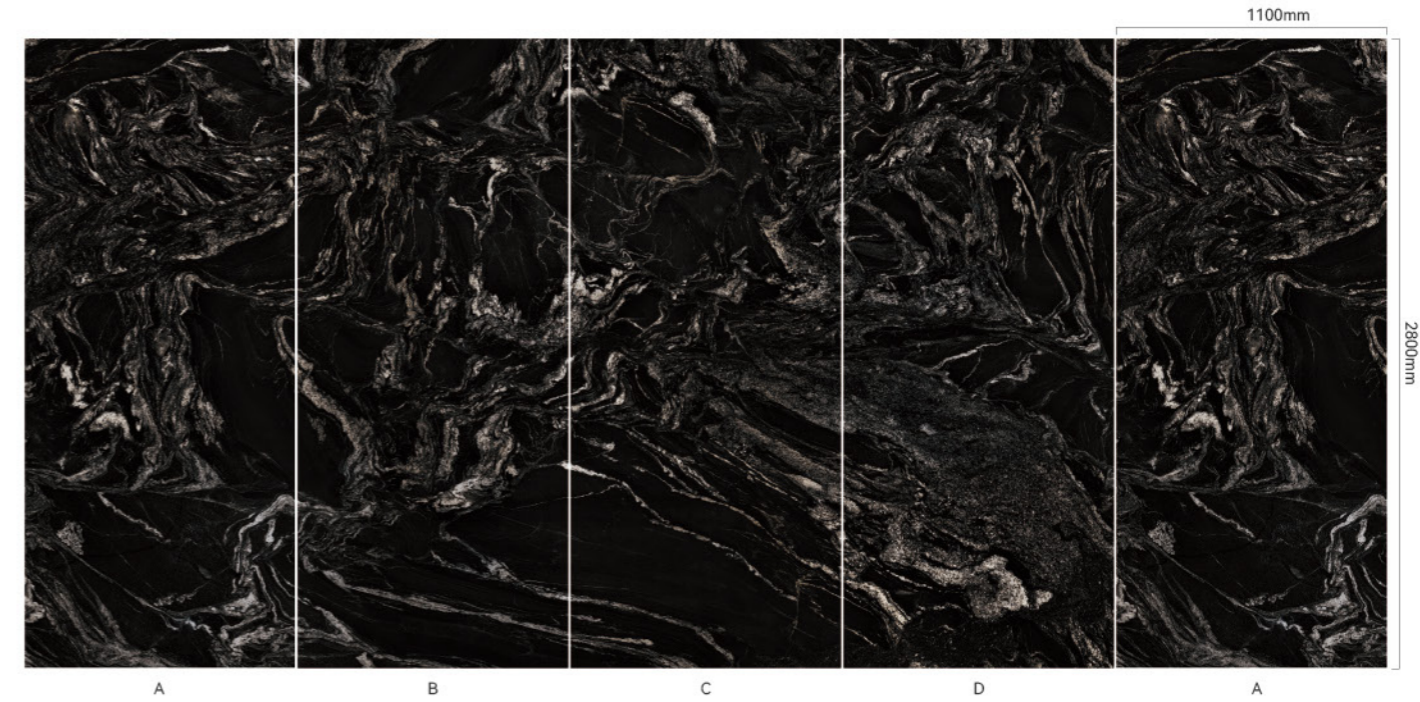

08

UHD Infinite Link Picture - BLACK

9070

© left and right infinite link

Optional substrates >	☒ HD Printing Wall Panel	☒ SPC Background Wall