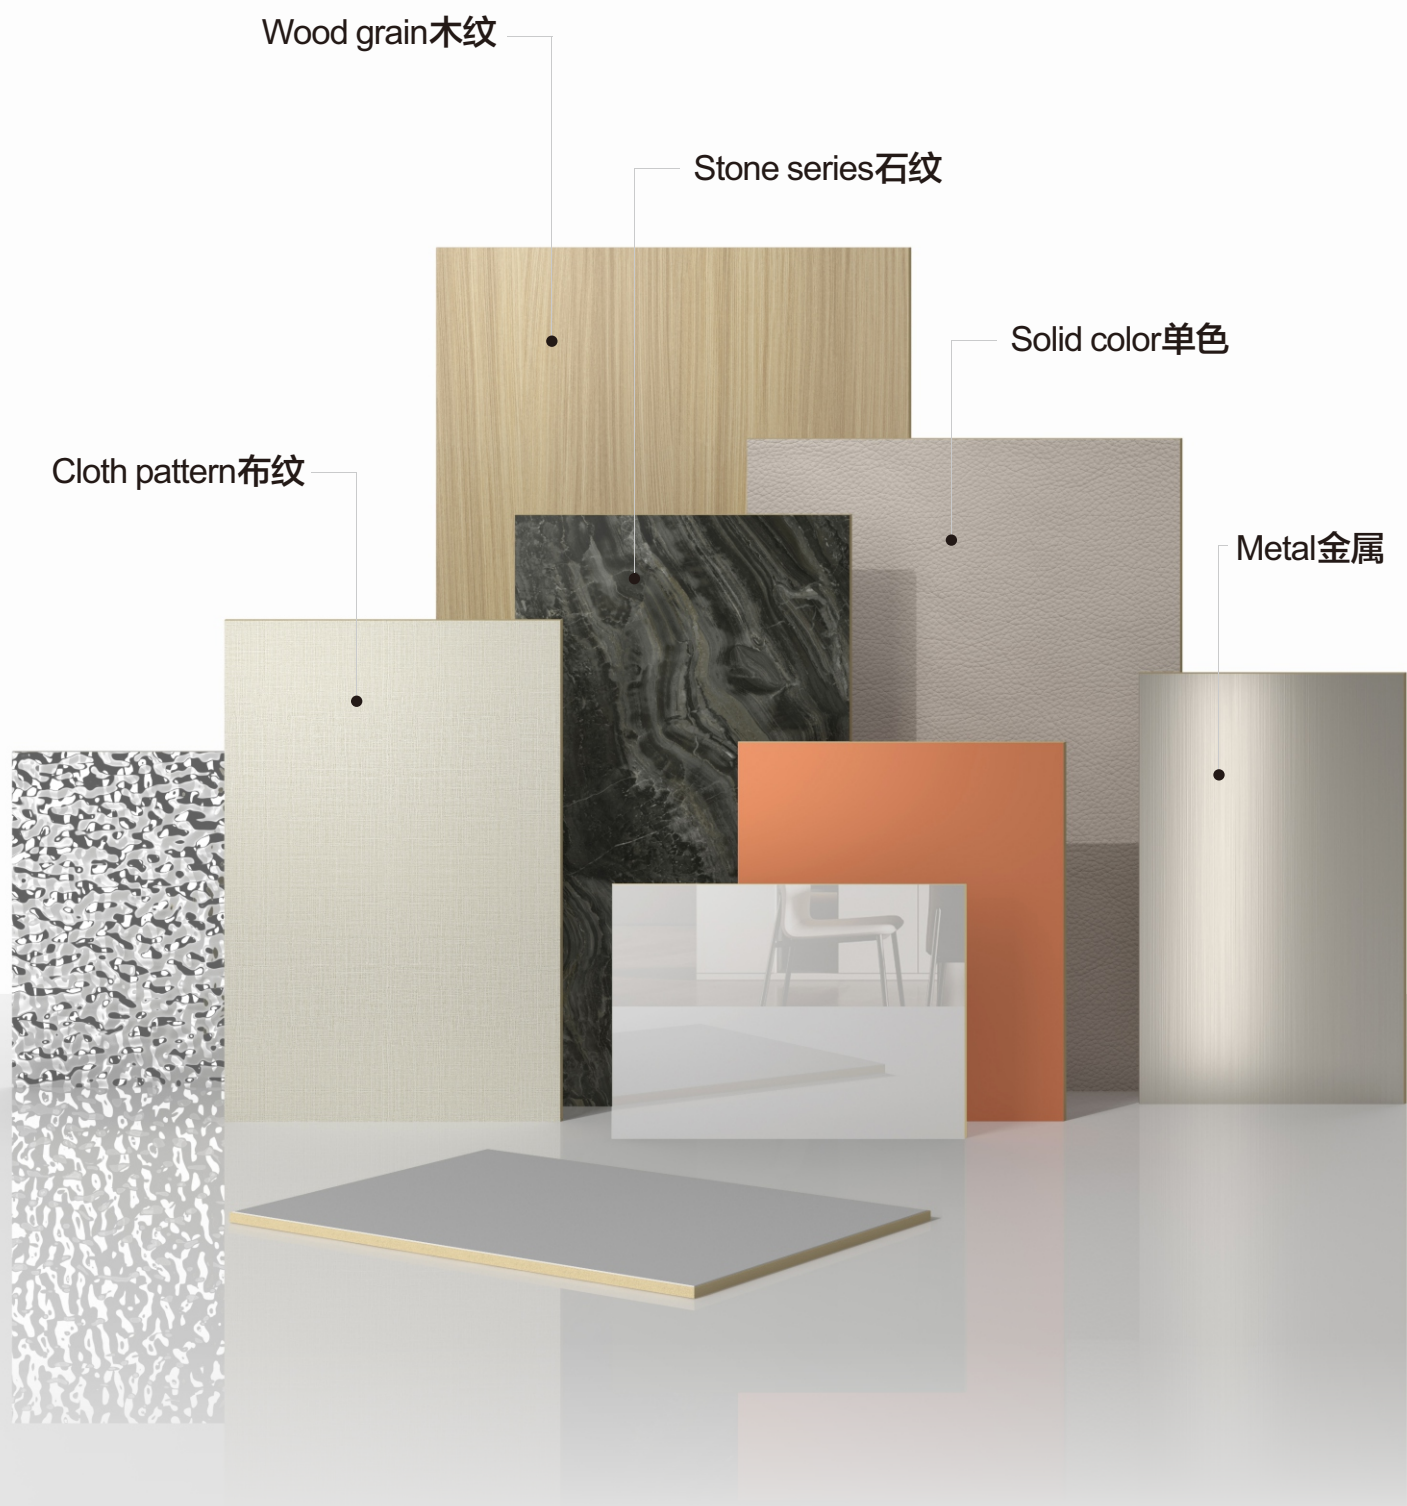

WALL SYSTEM · wall panel

WALL SYSTEM · wall panel

TRIM PANEL

Name: WPC wall panel

Material: Nanofiber powder

Length and width:

1120*2440(mm)

1120*2800(mm)

BJX901

BJX902

COLOUR - Wood grain series

COLOUR - Wood grain series

8006

81031

81033

81050

COLOUR - Solid color series

COLOUR - Solid color series

3021

3036

3001

3060

3038

3040

6030

6032

6034

COLOUR - Stone series

5007

5004

5023

5018