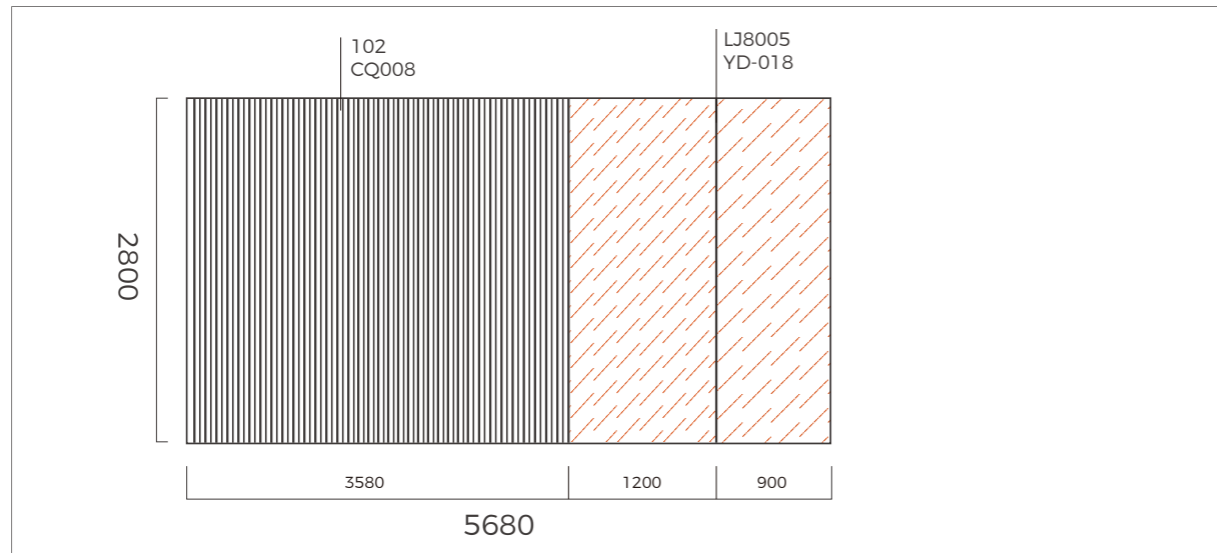

Working Drawing Effect Picture

Wall art
full of design