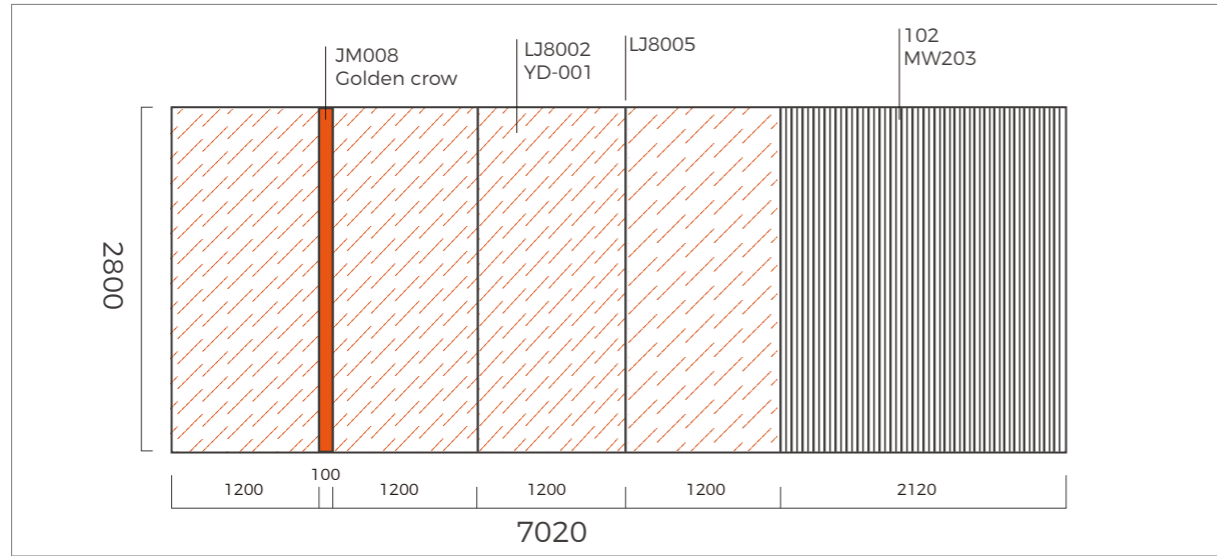

Working Drawing Effect Picture

Wall art
full of design