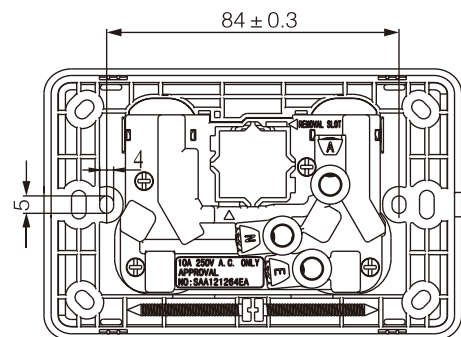

KS200

Mounting block: 120x78x18mm

KS400

Mounting block: 120x78x36mm

KS/RS SERIES

PC plate

KS/RS302-V
1 G 2 way switch 10A
KS/RS301-V
1 G 2 way switch 16A
KS/RS332-V
1 G 2 way switch 32A

KS/RS304-V
2 G 2way switch 10A
KS/RS304-V/16A
2 G 2 way switch 16A