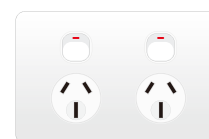

10A horizontal single PowerPoint with TYPE-C+USB

FS313

10A horizontal single powerpoint

FS335

15A horizontal single powerpoint

FS314

10A horizontal single powerpoint with extra switch

FS315