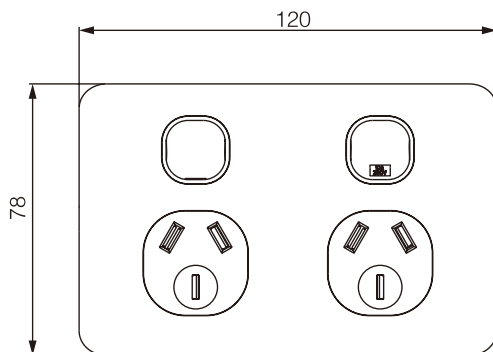

KS200

Mounting block: 120x78x18mm

KS400

Mounting block: 120x78x36mm

KS/RS SERIES

PC plate

KS/RS302-V
1 G 2 way switch 10A
KS/RS301-V
1 G 2 way switch 16A
KS/RS332-V
1 G 2 way switch 32A

KS/RS304-V
2 G 2way switch 10A
KS/RS304-V/16A
2 G 2 way switch 16A