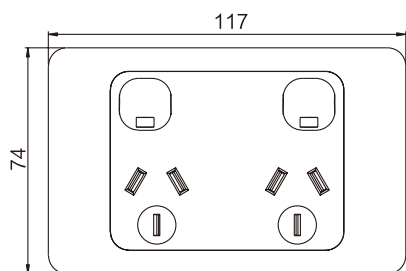

AS200
Mounting block
118x74x18mm