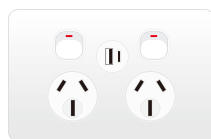

FS315-A+C

10A horizontal Twin PowerPoints with TYPE-C +USB