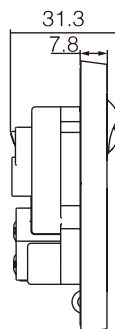

KS200

Mounting block: 120x78x18mm

KS400

Mounting block: 120x78x36mm

KS/RS SERIES

PC plate

KS/RS302-V
1 G 2 way switch 10A
KS/RS301-V
1 G 2 way switch 16A
KS/RS332-V
1 G 2 way switch 32A

KS/RS304-V
2 G 2way switch 10A
KS/RS304-V/16A
2 G 2 way switch 16A