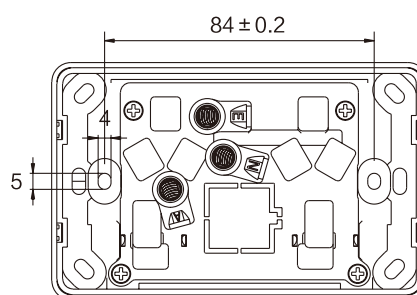

AS200
Mounting block
118x74x18mm